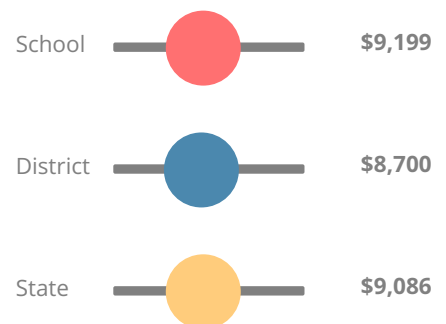

School Wide

D
66.2

Year	Allen Elementary School
2017	D
2016	C
2015	C
2014	C
2013	D

Grade conversion	
A	90 - 100
B	80 - 89.9
C	70 - 79.9
D	60 - 69.9
F	0 - 59.9

CCRPI Single Score

Student Mobility Rate

23.9%

School Climate Star Rating

Financial Efficiency Star Rating

Per Pupil Expenditures

Race/Ethnicity

Free/Reduced-Price Lunch (FRL)

Students with Disability (SWD)

English Language Learners (ELL)

Elementary

CCRPI Score