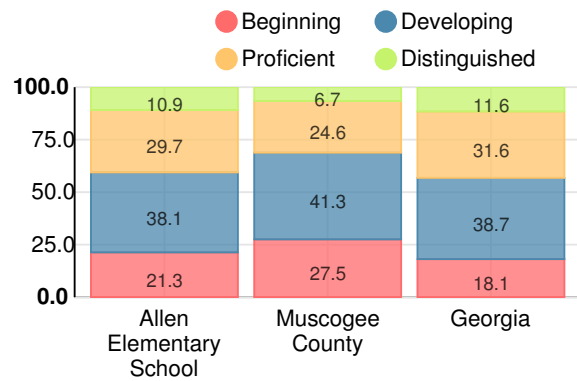

Financial Efficiency Star Rating

Per Pupil Expenditures

Race/Ethnicity

Free/Reduced-Price Lunch (FRL)

Students with Disability (SWD)

English Language Learners (ELL)

Elementary

CCRPI Score

Allen Elementary School

Indicator	2017
Achievement	28.3
Progress	30.6
Gap	3.3
Challenge	4.0
CCRPI Score	66.2

English

Percent of students scoring in each performance level on 2017 Georgia Milestones for elementary grades

Mathematics

Percent of students scoring in each performance level on 2017 Georgia Milestones for elementary grades

Science

Percent of students scoring in each performance level on 2017 Georgia Milestones for elementary grades

Social Studies

Percent of students scoring in each performance level on 2017 Georgia Milestones for elementary grades

Reading at or above the Grade Level Target (3rd Grade)

Percent of students in grade 3 achieving Lexile measure equal to or greater than 650