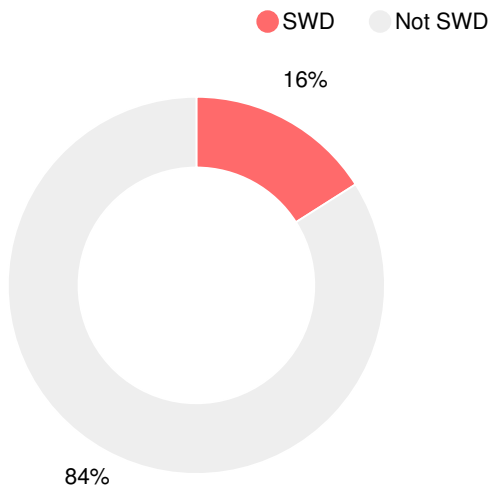

Financial Efficiency Star Rating

Per Pupil Expenditures

Race/Ethnicity

Free/Reduced-Price Lunch (FRL)

Students with Disability (SWD)

English Language Learners (ELL)

Elementary

CCRPI Score