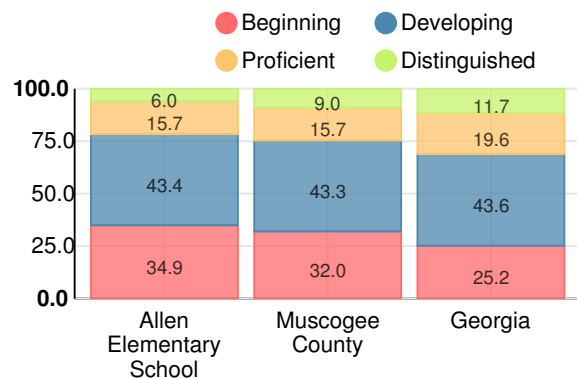

Financial Efficiency Star Rating

Per Pupil Expenditures

Race/Ethnicity

Free/Reduced-Price Lunch (FRL)

Students with Disability (SWD)

English Language Learners (ELL)

Elementary

CCRPI Score

Allen Elementary School

Indicator	2017
Achievement	28.3
Progress	30.6
Gap	3.3
Challenge	4.0
CCRPI Score	66.2

English

Percent of students scoring in each performance level on 2017 Georgia Milestones for elementary grades

Mathematics

Percent of students scoring in each performance level on 2017 Georgia Milestones for elementary grades

Science

Percent of students scoring in each performance level on 2017 Georgia Milestones for elementary grades

Social Studies

Percent of students scoring in each performance level on 2017 Georgia Milestones for elementary grades

Reading at or above the Grade Level Target (3rd Grade)

Percent of students in grade 3 achieving Lexile measure equal to or greater than 650