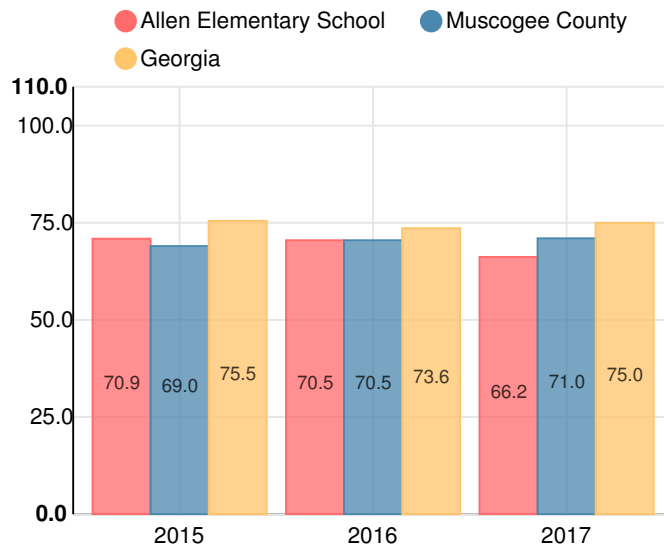

Allen Elementary School

5201 23rd Ave, Columbus, GA 31904

(706)748-2418

Grades: K-5

Enrollment: 469 students

Performance Snapshot

- Allen Elementary School's **overall performance is higher than 26% of schools in the state** and is lower than its district.
- Its students' **academic growth is higher than 22% of schools in the state** and lower than its district.
- **51.2% of its 3rd grade students are reading at or above the grade level target.**

School Wide

D
66.2

Year	Allen Elementary School
2017	D
2016	C
2015	C
2014	C
2013	D

Grade conversion	
A	90 - 100
B	80 - 89.9
C	70 - 79.9
D	60 - 69.9
F	0 - 59.9

CCRPI Single Score