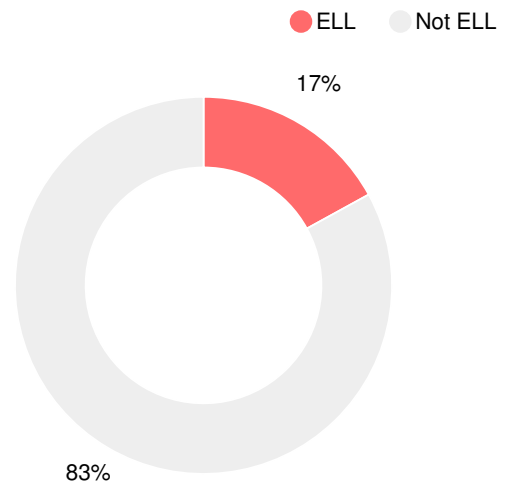

Financial Efficiency Star Rating

Per Pupil Expenditures

Race/Ethnicity

Free/Reduced-Price Lunch (FRL)

Students with Disability (SWD)

English Language Learners (ELL)

Elementary

CCRPI Score