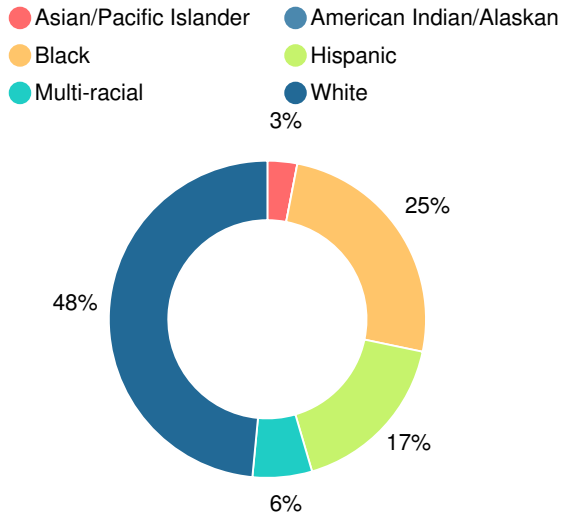

Financial Efficiency Star Rating

Per Pupil Expenditures

Race/Ethnicity

Free/Reduced-Price Lunch (FRL)

Students with Disability (SWD)

English Language Learners (ELL)

Elementary

CCRPI Score