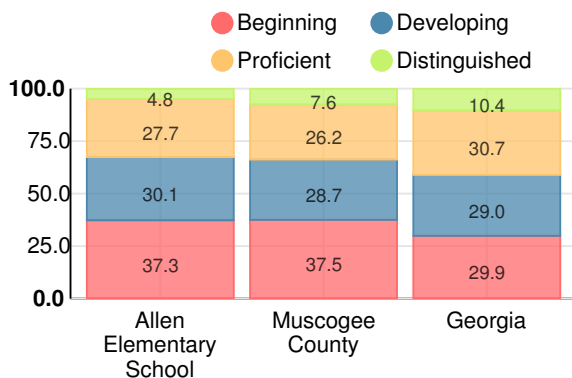

Financial Efficiency Star Rating

Per Pupil Expenditures

Race/Ethnicity

Free/Reduced-Price Lunch (FRL)

Students with Disability (SWD)

English Language Learners (ELL)

Elementary

CCRPI Score

Allen Elementary School

Indicator	2017
Achievement	28.3
Progress	30.6
Gap	3.3
Challenge	4.0
CCRPI Score	66.2

English

Percent of students scoring in each performance level on 2017 Georgia Milestones for elementary grades

Mathematics

Percent of students scoring in each performance level on 2017 Georgia Milestones for elementary grades

Science

Percent of students scoring in each performance level on 2017 Georgia Milestones for elementary grades

Social Studies

Percent of students scoring in each performance level on 2017 Georgia Milestones for elementary grades

Reading at or above the Grade Level Target (3rd Grade)

Percent of students in grade 3 achieving Lexile measure equal to or greater than 650