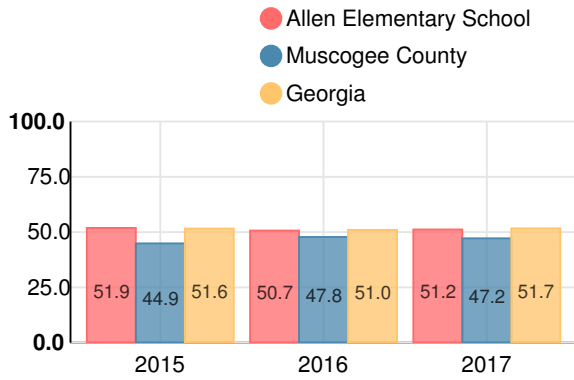

Allen Elementary School

Indicator	2017
Achievement	28.3
Progress	30.6
Gap	3.3
Challenge	4.0
CCRPI Score	66.2

English

Percent of students scoring in each performance level on 2017 Georgia Milestones for elementary grades

Mathematics

Percent of students scoring in each performance level on 2017 Georgia Milestones for elementary grades

Science

Percent of students scoring in each performance level on 2017 Georgia Milestones for elementary grades

Social Studies

Percent of students scoring in each performance level on 2017 Georgia Milestones for elementary grades

Reading at or above the Grade Level Target (3rd Grade)

Percent of students in grade 3 achieving Lexile measure equal to or greater than 650