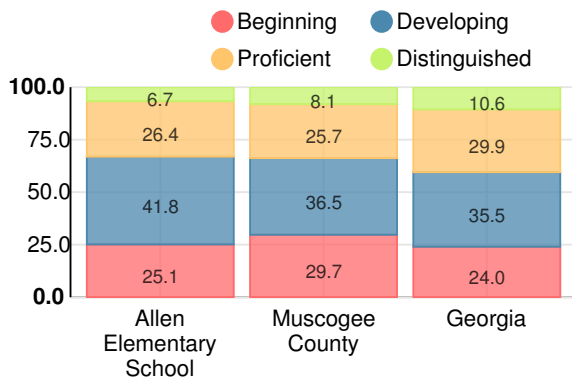

School Wide

D
66.2

Year	Allen Elementary School
2017	D
2016	C
2015	C
2014	C
2013	D

Grade conversion	
A	90 - 100
B	80 - 89.9
C	70 - 79.9
D	60 - 69.9
F	0 - 59.9

CCRPI Single Score

Student Mobility Rate

23.9%

School Climate Star Rating

Financial Efficiency Star Rating

Per Pupil Expenditures

Race/Ethnicity

Free/Reduced-Price Lunch (FRL)

Students with Disability (SWD)

English Language Learners (ELL)

Elementary

CCRPI Score

Allen Elementary School

Indicator	2017
Achievement	28.3
Progress	30.6
Gap	3.3
Challenge	4.0
CCRPI Score	66.2

English

Percent of students scoring in each performance level on 2017 Georgia Milestones for elementary grades

Mathematics

Percent of students scoring in each performance level on 2017 Georgia Milestones for elementary grades

Science

Percent of students scoring in each performance level on 2017 Georgia Milestones for elementary grades