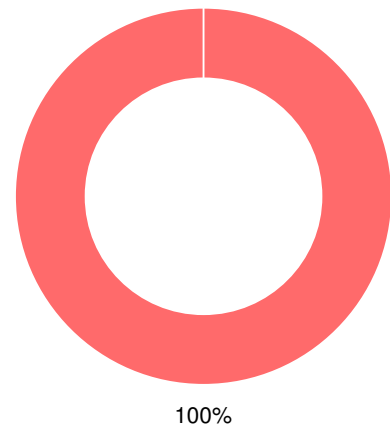

Early College Academy of Columbus at Waverly Terrace

 2701 11th Ave, Columbus, GA 31904

 (706)565-2965

 Grades: 9-12

 Enrollment: 170 students

Performance Snapshot

- Early College Academy of Columbus at Waverly Terrace's **overall performance is higher than 94% of schools in the state** and is higher than its district.
- Its students' **academic growth is higher than 83% of schools in the state** and higher than its district.
- **Its four-year graduation rate is 100.0%**, which is **higher than 99% of high schools in the state** and higher than its district.
- **46.7% of graduates are college ready.**
- Early College Academy of Columbus at Waverly Terrace is **Beating the Odds**, meaning that it performs better than similar schools.

Student Mobility Rate

6.5%

School Climate Star Rating

Financial Efficiency Star Rating

Per Pupil Expenditures

Race/Ethnicity

- Asian/Pacific Islander
- American Indian/Alaskan
- Black
- Hispanic
- Multi-racial
- White

Free/Reduced-Price Lunch (FRL)

- FRL
- Not FRL

Students with Disability (SWD)

- SWD
- Not SWD

English Language Learners (ELL)

- ELL
- Not ELL

High School

CCRPI Score