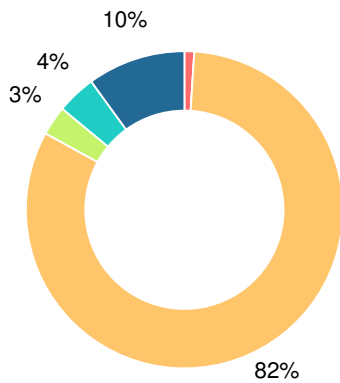

Early College Academy of Columbus at Waverly Terrace

 2701 11th Ave, Columbus, GA 31904

 (706)565-2965

 Grades: 9-12

 Enrollment: 170 students

Performance Snapshot

- Early College Academy of Columbus at Waverly Terrace's **overall performance is higher than 94% of schools in the state** and is higher than its district.
- Its students' **academic growth is higher than 83% of schools in the state** and higher than its district.
- **Its four-year graduation rate is 100.0%**, which is **higher than 99% of high schools in the state** and higher than its district.
- **46.7% of graduates are college ready.**
- Early College Academy of Columbus at Waverly Terrace is **Beating the Odds**, meaning that it performs better than similar schools.

Student Mobility Rate

6.5%

School Climate Star Rating

Financial Efficiency Star Rating

Per Pupil Expenditures

Race/Ethnicity

- Asian/Pacific Islander
- American Indian/Alaskan
- Black
- Hispanic
- Multi-racial
- White

Free/Reduced-Price Lunch (FRL)

- FRL
- Not FRL

Students with Disability (SWD)

- SWD
- Not SWD

English Language Learners (ELL)

- ELL
- Not ELL

High School

CCRPI Score