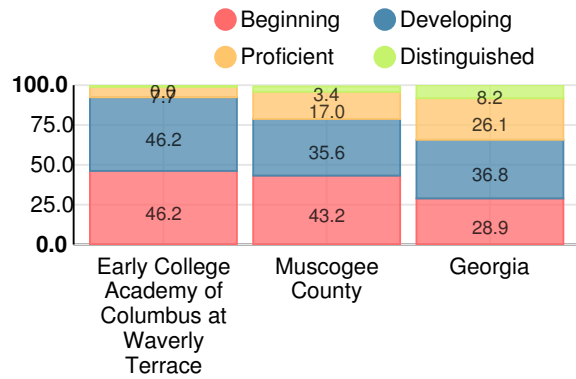

Early College Academy of Columbus at Waverly Terrace

 2701 11th Ave, Columbus, GA 31904

 (706)565-2965

 Grades: 9-12

 Enrollment: 170 students

Performance Snapshot

- Early College Academy of Columbus at Waverly Terrace's **overall performance is higher than 94% of schools in the state** and is higher than its district.
- Its students' **academic growth is higher than 83% of schools in the state** and higher than its district.
- **Its four-year graduation rate is 100.0%**, which is **higher than 99% of high schools in the state** and higher than its district.
- **46.7% of graduates are college ready.**
- Early College Academy of Columbus at Waverly Terrace is **Beating the Odds**, meaning that it performs better than similar schools.

Free/Reduced-Price Lunch (FRL)

- FRL
- Not FRL

Students with Disability (SWD)

- SWD
- Not SWD

English Language Learners (ELL)

- ELL
- Not ELL

High School

CCRPI Score

Early College Academy of Columbus at Waverly Terrace

Indicator	2017
Achievement	39.2
Progress	37.9
Gap	8.3
Challenge	8.5
CCRPI Score	93.9

American Literature & Composition

Percent of students scoring in each performance level on 2017 Georgia Milestones

Coordinate Algebra/Algebra I

Percent of students scoring in each performance level on 2017 Georgia Milestones

Biology

Percent of students scoring in each performance level on 2017 Georgia Milestones

US History