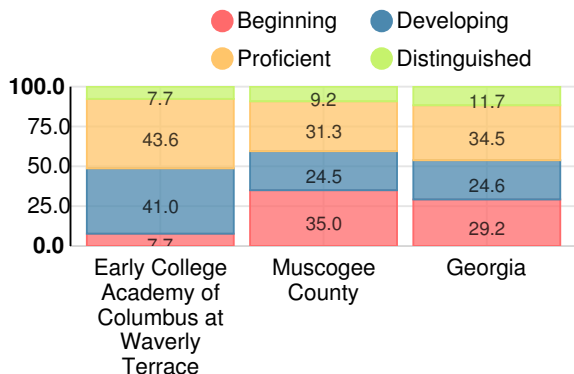

Free/Reduced-Price Lunch (FRL)

- FRL
- Not FRL

Students with Disability (SWD)

- SWD
- Not SWD

English Language Learners (ELL)

- ELL
- Not ELL

High School

CCRPI Score

Early College Academy of Columbus at Waverly Terrace

Indicator	2017
Achievement	39.2
Progress	37.9
Gap	8.3
Challenge	8.5
CCRPI Score	93.9

American Literature & Composition

Percent of students scoring in each performance level on 2017 Georgia Milestones

Coordinate Algebra/Algebra I

Percent of students scoring in each performance level on 2017 Georgia Milestones

Biology

Percent of students scoring in each performance level on 2017 Georgia Milestones

US History

Percent of students scoring in each performance level on 2017 Georgia Milestones

College Readiness

Percent of high school graduates who are college ready

Early College Academy of Columbus at Waverly Terrace