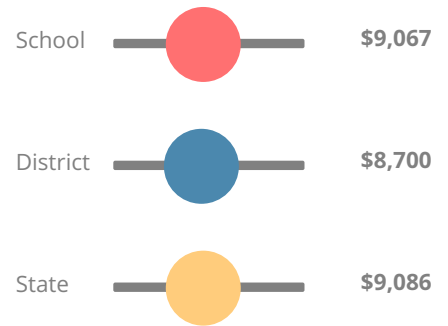

Early College Academy of Columbus at Waverly Terrace

 2701 11th Ave, Columbus, GA 31904

 (706)565-2965

 Grades: 9-12

 Enrollment: 170 students

Performance Snapshot

- Early College Academy of Columbus at Waverly Terrace's **overall performance is higher than 94% of schools in the state** and is higher than its district.
- Its students' **academic growth is higher than 83% of schools in the state** and higher than its district.
- **Its four-year graduation rate is 100.0%**, which is **higher than 99% of high schools in the state** and higher than its district.
- **46.7% of graduates are college ready.**
- Early College Academy of Columbus at Waverly Terrace is **Beating the Odds**, meaning that it performs better than similar schools.

Student Mobility Rate

6.5%

School Climate Star Rating

Financial Efficiency Star Rating

Per Pupil Expenditures

Race/Ethnicity

- Asian/Pacific Islander
- American Indian/Alaskan
- Black
- Hispanic
- Multi-racial
- White

Free/Reduced-Price Lunch (FRL)

- FRL
- Not FRL

Students with Disability (SWD)

- SWD
- Not SWD

English Language Learners (ELL)

- ELL
- Not ELL

High School

CCRPI Score

Early College Academy of Columbus at Waverly Terrace

Indicator	2017
Achievement	39.2
Progress	37.9
Gap	8.3
Challenge	8.5
CCRPI Score	93.9

American Literature & Composition

Percent of students scoring in each performance level on 2017 Georgia Milestones