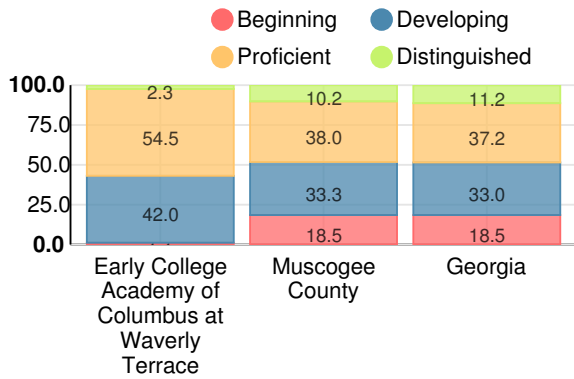

Early College Academy of Columbus at Waverly Terrace

 2701 11th Ave, Columbus, GA 31904

 (706)565-2965

 Grades: 9-12

 Enrollment: 170 students

Performance Snapshot

- Early College Academy of Columbus at Waverly Terrace's **overall performance is higher than 94% of schools in the state** and is higher than its district.
- Its students' **academic growth is higher than 83% of schools in the state** and higher than its district.
- **Its four-year graduation rate is 100.0%**, which is **higher than 99% of high schools in the state** and higher than its district.
- **46.7% of graduates are college ready.**
- Early College Academy of Columbus at Waverly Terrace is **Beating the Odds**, meaning that it performs better than similar schools.

Student Mobility Rate

6.5%

School Climate Star Rating

Financial Efficiency Star Rating

Per Pupil Expenditures

Race/Ethnicity

- Asian/Pacific Islander
- American Indian/Alaskan
- Black
- Hispanic
- Multi-racial
- White

Free/Reduced-Price Lunch (FRL)

- FRL
- Not FRL

Students with Disability (SWD)

- SWD
- Not SWD

English Language Learners (ELL)

- ELL
- Not ELL

High School

CCRPI Score

Early College Academy of Columbus at Waverly Terrace

Indicator	2017
Achievement	39.2
Progress	37.9
Gap	8.3
Challenge	8.5
CCRPI Score	93.9

American Literature & Composition

Percent of students scoring in each performance level on 2017 Georgia Milestones