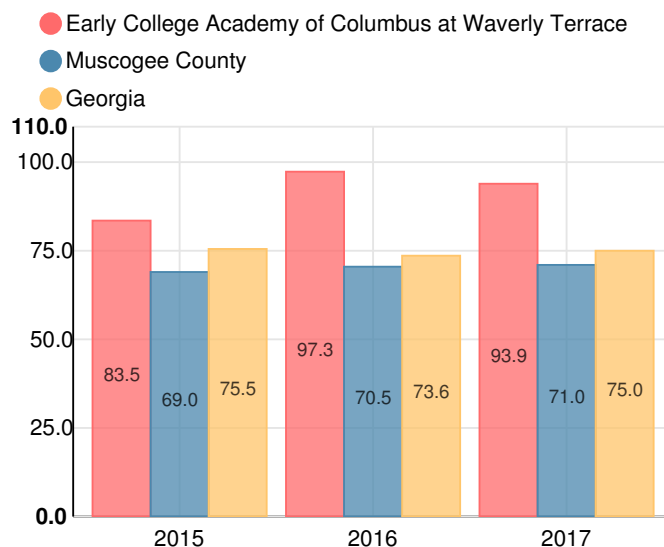

Early College Academy of Columbus at Waverly Terrace

 2701 11th Ave, Columbus, GA 31904

 (706)565-2965

 Grades: 9-12

 Enrollment: 170 students

Performance Snapshot

- Early College Academy of Columbus at Waverly Terrace's **overall performance is higher than 94% of schools in the state** and is higher than its district.
- Its students' **academic growth is higher than 83% of schools in the state** and higher than its district.
- **Its four-year graduation rate is 100.0%**, which is **higher than 99% of high schools in the state** and higher than its district.
- **46.7% of graduates are college ready.**
- Early College Academy of Columbus at Waverly Terrace is **Beating the Odds**, meaning that it performs better than similar schools.

School Wide

A
93.9

Year	Early College Academy of Columbus at Waverly Terrace
2017	A
2016	A
2015	B
2014	B
2013	B

Grade conversion	
A	90 - 100
B	80 - 89.9
C	70 - 79.9
D	60 - 69.9
F	0 - 59.9

CCRPI Single Score