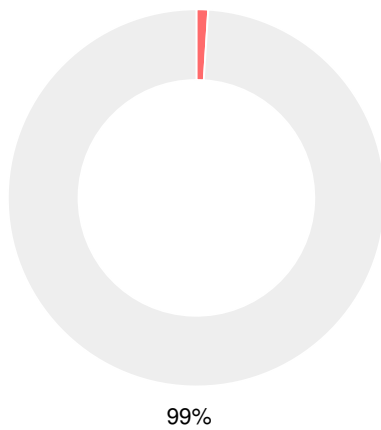

Students with Disability (SWD)

- SWD
- Not SWD