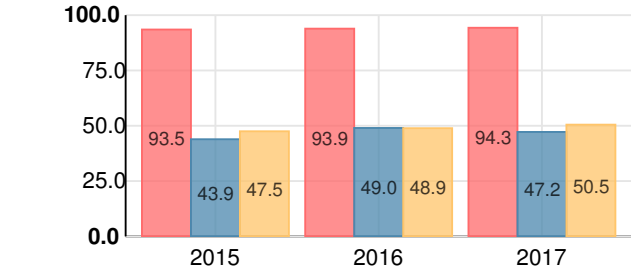

Percent of students scoring in each performance level on 2017 Georgia Milestones

College Readiness

Percent of high school graduates who are college ready

Early College Academy of Columbus at Waverly Terrace

Muscogee County

Georgia

Accelerated Course Taking

Percent of high school graduates earning high school credit for accelerated enrollment

Early College Academy of Columbus at Waverly Terrace

Muscogee County

Georgia

Four-Year Graduation Rate

Early College Academy of Columbus at Waverly Terrace

Muscogee County

Georgia

College Enrollment Rate

Early College Academy of Columbus at Waverly Terrace

Muscogee County