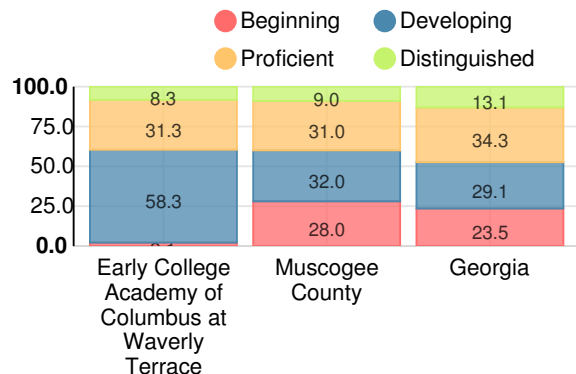

Early College Academy of Columbus at Waverly Terrace

Indicator	2017
Achievement	39.2
Progress	37.9
Gap	8.3
Challenge	8.5
CCRPI Score	93.9

American Literature & Composition

Percent of students scoring in each performance level on 2017 Georgia Milestones

Coordinate Algebra/Algebra I

Percent of students scoring in each performance level on 2017 Georgia Milestones

Biology

Percent of students scoring in each performance level on 2017 Georgia Milestones

US History

Percent of students scoring in each performance level on 2017 Georgia Milestones

College Readiness

Percent of high school graduates who are college ready

Early College Academy of Columbus at Waverly Terrace

Muscogee County

Georgia

Accelerated Course Taking

Percent of high school graduates earning high school credit for accelerated enrollment

Early College Academy of Columbus at Waverly Terrace

Muscogee County