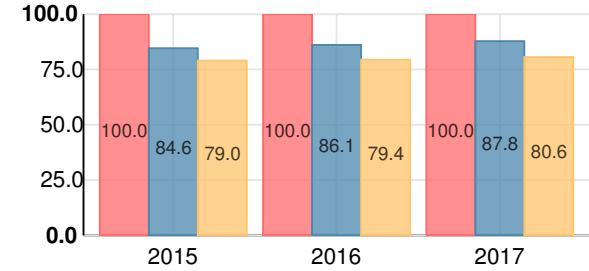

Student Mobility Rate

6.5%

School Climate Star Rating

Financial Efficiency Star Rating

Per Pupil Expenditures

Race/Ethnicity

- Asian/Pacific Islander
- American Indian/Alaskan
- Black
- Hispanic
- Multi-racial
- White

Georgia

Four-Year Graduation Rate

Early College Academy of Columbus at Waverly Terrace

Muscogee County

Georgia

College Enrollment Rate

Early College Academy of Columbus at Waverly Terrace

Muscogee County