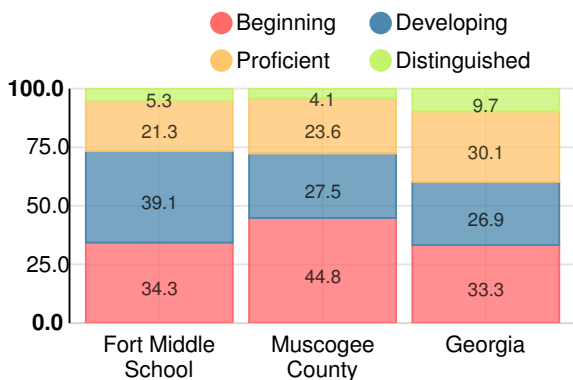

School Wide

D
68.5

Year	Fort Middle School
2017	D
2016	C
2015	D
2014	C
2013	C

Grade conversion	
A	90 - 100
B	80 - 89.9
C	70 - 79.9
D	60 - 69.9
F	0 - 59.9

CCRPI Single Score

Student Mobility Rate

17.2%

School Climate Star Rating

Financial Efficiency Star Rating

Per Pupil Expenditures

Race/Ethnicity

Free/Reduced-Price Lunch (FRL)

Students with Disability (SWD)

English Language Learners (ELL)

Middle School

CCRPI Score

Fort Middle School

Indicator	2017
Achievement	26.0
Progress	34.8
Gap	6.7
Challenge	1.0
CCRPI Score	68.5

English

Percent of students scoring in each performance level on 2017 Georgia Milestones for middle school grades

Mathematics

Percent of students scoring in each performance level on 2017 Georgia Milestones for middle school grades

Science

Percent of students scoring in each performance level on 2017 Georgia Milestones for middle school grades