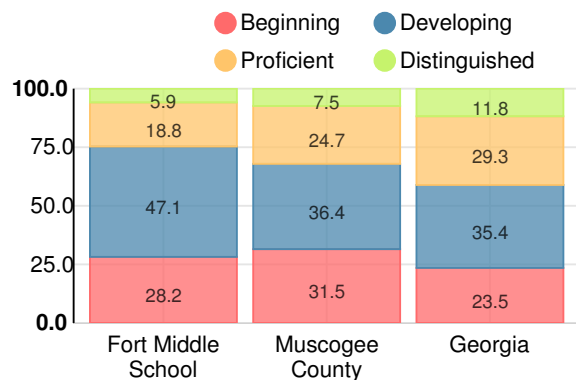

Financial Efficiency Star Rating

Per Pupil Expenditures

Race/Ethnicity

Free/Reduced-Price Lunch (FRL)

Students with Disability (SWD)

English Language Learners (ELL)

Middle School

CCRPI Score

Fort Middle School

Indicator	2017
Achievement	26.0
Progress	34.8
Gap	6.7
Challenge	1.0
CCRPI Score	68.5

English

Percent of students scoring in each performance level on 2017 Georgia Milestones for middle school grades

Mathematics

Percent of students scoring in each performance level on 2017 Georgia Milestones for middle school grades

Science

Percent of students scoring in each performance level on 2017 Georgia Milestones for middle school grades

Social Studies

Percent of students scoring in each performance level on 2017 Georgia Milestones for middle school grades

**Reading at or above the Grade Level Target
(8th Grade)**

Percent of students in grade 8 achieving Lexile measure greater than 1050