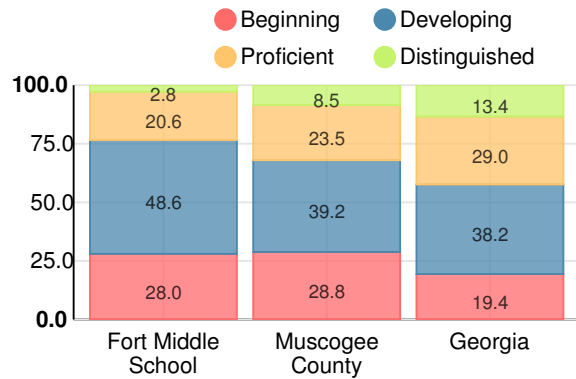

Financial Efficiency Star Rating

Per Pupil Expenditures

Race/Ethnicity

Free/Reduced-Price Lunch (FRL)

Students with Disability (SWD)

English Language Learners (ELL)

Middle School

CCRPI Score

Fort Middle School

Indicator	2017
Achievement	26.0
Progress	34.8
Gap	6.7
Challenge	1.0
CCRPI Score	68.5

English

Percent of students scoring in each performance level on 2017 Georgia Milestones for middle school grades

Mathematics

Percent of students scoring in each performance level on 2017 Georgia Milestones for middle school grades

Science

Percent of students scoring in each performance level on 2017 Georgia Milestones for middle school grades