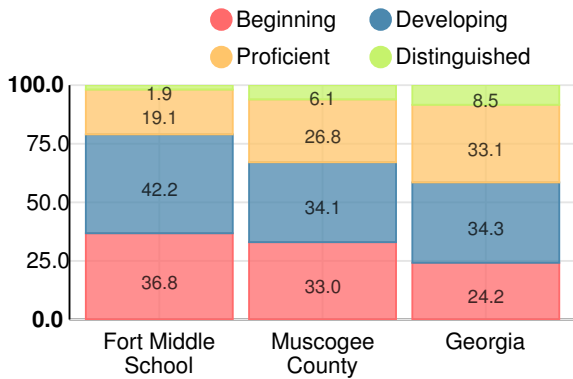

Fort Middle School

 2900 Woodruff Farm Rd, Columbus, GA 31907

 (706)569-3740

 Grades: 6-8

 Enrollment: 566 students

Performance Snapshot

- Fort Middle School's **overall performance is higher than 33% of schools in the state** and is lower than its district.
- Its students' **academic growth is higher than 48% of schools in the state** and higher than its district.
- **56.7% of its 8th grade students are reading at or above the grade level target.**
- Fort Middle School is **Beating the Odds**, meaning that it performs better than similar schools.

School Wide

D
68.5

Year	Fort Middle School
2017	D
2016	C
2015	D
2014	C
2013	C

Grade conversion	
A	90 - 100
B	80 - 89.9
C	70 - 79.9
D	60 - 69.9
F	0 - 59.9

CCRPI Single Score

Student Mobility Rate

17.2%

School Climate Star Rating

Financial Efficiency Star Rating

Per Pupil Expenditures

Race/Ethnicity

Free/Reduced-Price Lunch (FRL)

Students with Disability (SWD)

English Language Learners (ELL)

Middle School

CCRPI Score

Fort Middle School

Indicator	2017
Achievement	26.0
Progress	34.8
Gap	6.7
Challenge	1.0
CCRPI Score	68.5

English

Percent of students scoring in each performance level on 2017 Georgia Milestones for middle school grades