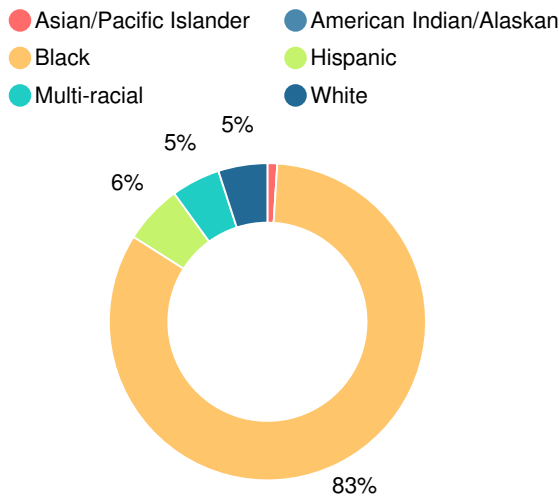

Financial Efficiency Star Rating

Per Pupil Expenditures

Race/Ethnicity

Free/Reduced-Price Lunch (FRL)

Students with Disability (SWD)

English Language Learners (ELL)

Middle School

CCRPI Score