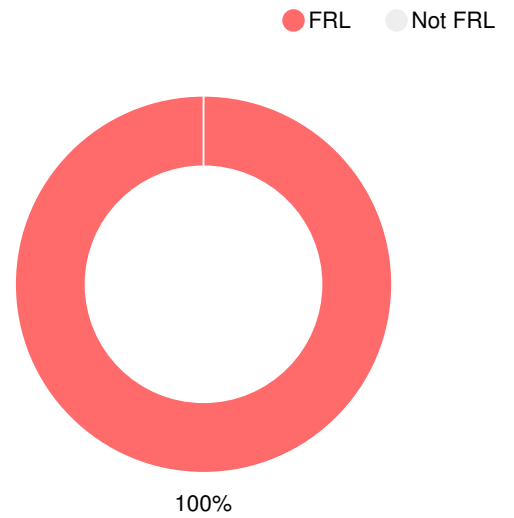

Financial Efficiency Star Rating

Per Pupil Expenditures

Race/Ethnicity

Free/Reduced-Price Lunch (FRL)

Students with Disability (SWD)

English Language Learners (ELL)

Middle School

CCRPI Score

Fort Middle School

Indicator	2017
Achievement	26.0
Progress	34.8
Gap	6.7
Challenge	1.0
CCRPI Score	68.5

English

Percent of students scoring in each performance level on 2017 Georgia Milestones for middle school grades