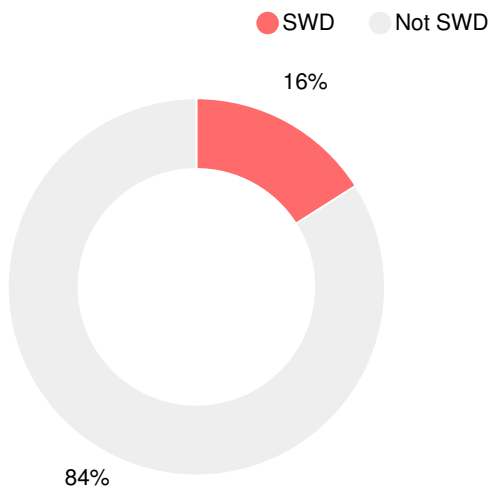

Financial Efficiency Star Rating

Per Pupil Expenditures

Race/Ethnicity

Free/Reduced-Price Lunch (FRL)

Students with Disability (SWD)

English Language Learners (ELL)

Middle School

CCRPI Score

Fort Middle School

Indicator	2017
Achievement	26.0
Progress	34.8
Gap	6.7
Challenge	1.0
CCRPI Score	68.5

English

Percent of students scoring in each performance level on 2017 Georgia Milestones for middle school grades