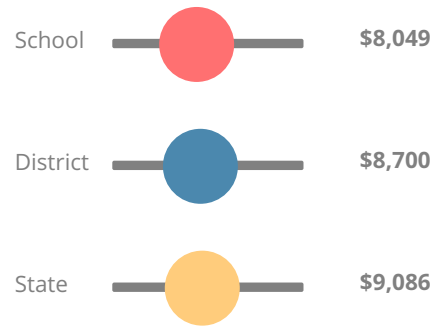

School Wide

D
68.5

Year	Fort Middle School
2017	D
2016	C
2015	D
2014	C
2013	C

Grade conversion	
A	90 - 100
B	80 - 89.9
C	70 - 79.9
D	60 - 69.9
F	0 - 59.9

CCRPI Single Score

Student Mobility Rate

17.2%

School Climate Star Rating

Financial Efficiency Star Rating

Per Pupil Expenditures

Race/Ethnicity

Free/Reduced-Price Lunch (FRL)

Students with Disability (SWD)

English Language Learners (ELL)

Middle School

CCRPI Score