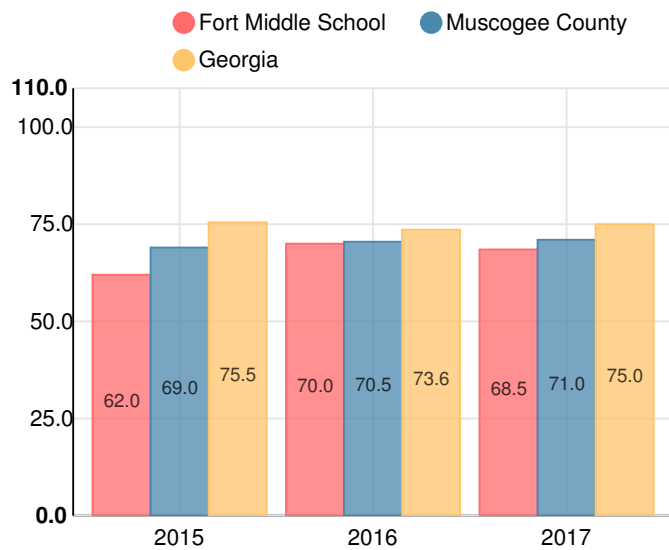

Fort Middle School

 2900 Woodruff Farm Rd, Columbus, GA 31907

 (706)569-3740

 Grades: 6-8

 Enrollment: 566 students

Performance Snapshot

- Fort Middle School's **overall performance is higher than 33% of schools in the state** and is lower than its district.
- Its students' **academic growth is higher than 48% of schools in the state** and higher than its district.
- **56.7% of its 8th grade students are reading at or above the grade level target.**
- Fort Middle School is **Beating the Odds**, meaning that it performs better than similar schools.

School Wide

D
68.5

Year	Fort Middle School
2017	D
2016	C
2015	D
2014	C
2013	C

Grade conversion	
A	90 - 100
B	80 - 89.9
C	70 - 79.9
D	60 - 69.9
F	0 - 59.9

CCRPI Single Score

Student Mobility Rate

17.2%

School Climate Star Rating