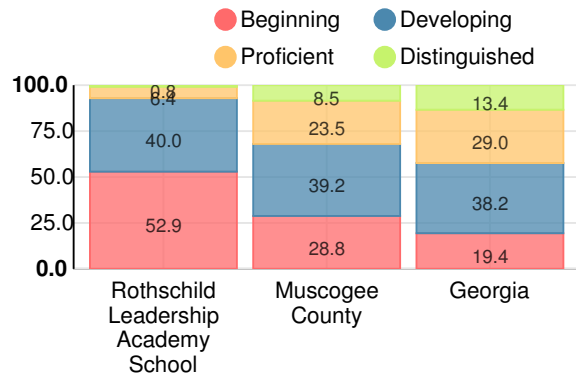

Rothschild Leadership Academy School

 1136 Hunt Ave, Columbus, GA 31907

 (706)569-3709

 Grades: 6-8

 Enrollment: 523 students

Performance Snapshot

- Rothschild Leadership Academy School's **overall performance is higher than 5% of schools in the state** and is lower than its district.
- Its students' **academic growth is higher than 17% of schools in the state** and lower than its district.
- **39.8% of its 8th grade students are reading at or above the grade level target.**

34.7%

School Climate Star Rating

Financial Efficiency Star Rating

Per Pupil Expenditures

Race/Ethnicity

Free/Reduced-Price Lunch (FRL)

Students with Disability (SWD)

English Language Learners (ELL)

Middle School

CCRPI Score

Rothschild Leadership Academy School

Indicator	2017
Achievement	18.3
Progress	31.0
Gap	3.3
Challenge	1.0
CCRPI Score	53.6

English

Percent of students scoring in each performance level on 2017 Georgia Milestones for middle school grades

Mathematics

Percent of students scoring in each performance level on 2017 Georgia Milestones for middle school grades

Science

Percent of students scoring in each performance level on 2017 Georgia Milestones for middle school grades