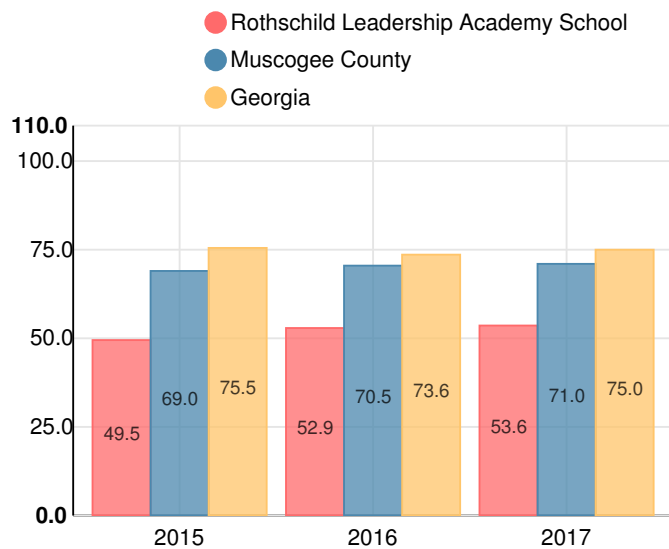

Rothschild Leadership Academy School

 1136 Hunt Ave, Columbus, GA 31907

 (706)569-3709

 Grades: 6-8

 Enrollment: 523 students

Performance Snapshot

- Rothschild Leadership Academy School's **overall performance is higher than 5% of schools in the state** and is lower than its district.
- Its students' **academic growth is higher than 17% of schools in the state** and lower than its district.
- **39.8% of its 8th grade students are reading at or above the grade level target.**

School Wide

F
53.6

Year	Rothschild Leadership Academy School
2017	F
2016	F
2015	F
2014	D
2013	F

Grade conversion	
A	90 - 100
B	80 - 89.9
C	70 - 79.9
D	60 - 69.9
F	0 - 59.9

CCRPI Single Score

Student Mobility Rate

Middle School

CCRPI Score

Rothschild Leadership Academy School

Indicator	2017
Achievement	18.3
Progress	31.0
Gap	3.3
Challenge	1.0
CCRPI Score	53.6

English

Percent of students scoring in each performance level on 2017 Georgia Milestones for middle school grades