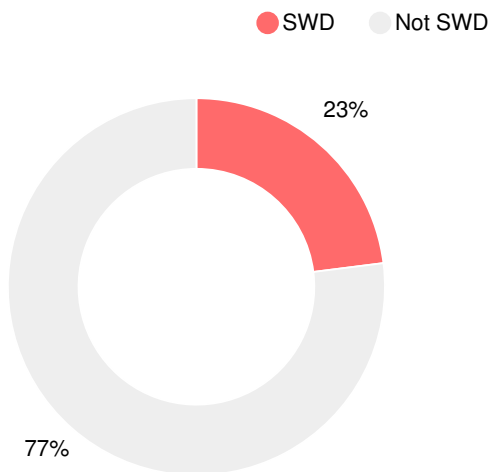

Rothschild Leadership Academy School

 1136 Hunt Ave, Columbus, GA 31907

 (706)569-3709

 Grades: 6-8

 Enrollment: 523 students

Performance Snapshot

- Rothschild Leadership Academy School's **overall performance is higher than 5% of schools in the state** and is lower than its district.
- Its students' **academic growth is higher than 17% of schools in the state** and lower than its district.
- **39.8% of its 8th grade students are reading at or above the grade level target.**

34.7%

School Climate Star Rating

Financial Efficiency Star Rating

Per Pupil Expenditures

Race/Ethnicity

Free/Reduced-Price Lunch (FRL)

Students with Disability (SWD)

English Language Learners (ELL)

Middle School

CCRPI Score

Rothschild Leadership Academy School

Indicator	2017
Achievement	18.3
Progress	31.0
Gap	3.3
Challenge	1.0
CCRPI Score	53.6

English

Percent of students scoring in each performance level on 2017 Georgia Milestones for middle school grades