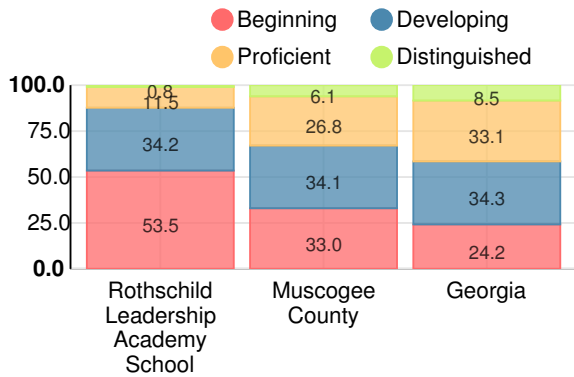

Rothschild Leadership Academy School

 1136 Hunt Ave, Columbus, GA 31907

 (706)569-3709

 Grades: 6-8

 Enrollment: 523 students

Performance Snapshot

- Rothschild Leadership Academy School's **overall performance is higher than 5% of schools in the state** and is lower than its district.
- Its students' **academic growth is higher than 17% of schools in the state** and lower than its district.
- **39.8% of its 8th grade students are reading at or above the grade level target.**

34.7%

School Climate Star Rating

Financial Efficiency Star Rating

Per Pupil Expenditures

Race/Ethnicity

Free/Reduced-Price Lunch (FRL)

Students with Disability (SWD)

English Language Learners (ELL)

Middle School

CCRPI Score

Rothschild Leadership Academy School

Indicator	2017
Achievement	18.3
Progress	31.0
Gap	3.3
Challenge	1.0
CCRPI Score	53.6

English

Percent of students scoring in each performance level on 2017 Georgia Milestones for middle school grades

Mathematics

Percent of students scoring in each performance level on 2017 Georgia Milestones for middle school grades

Science

Percent of students scoring in each performance level on 2017 Georgia Milestones for middle school grades