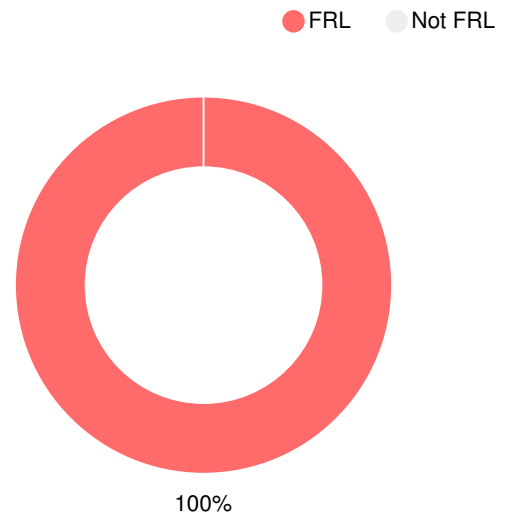

Rothschild Leadership Academy School

 1136 Hunt Ave, Columbus, GA 31907

 (706)569-3709

 Grades: 6-8

 Enrollment: 523 students

Performance Snapshot

- Rothschild Leadership Academy School's **overall performance is higher than 5% of schools in the state** and is lower than its district.
- Its students' **academic growth is higher than 17% of schools in the state** and lower than its district.
- **39.8% of its 8th grade students are reading at or above the grade level target.**

34.7%

School Climate Star Rating

Financial Efficiency Star Rating

Per Pupil Expenditures

Race/Ethnicity

Free/Reduced-Price Lunch (FRL)

Students with Disability (SWD)

English Language Learners (ELL)

Middle School

CCRPI Score

Rothschild Leadership Academy School

Indicator	2017
Achievement	18.3
Progress	31.0
Gap	3.3
Challenge	1.0
CCRPI Score	53.6

English

Percent of students scoring in each performance level on 2017 Georgia Milestones for middle school grades