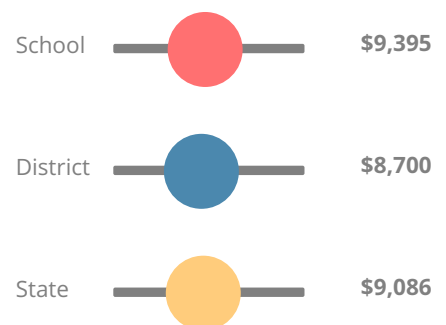

34.7%

School Climate Star Rating

Financial Efficiency Star Rating

Per Pupil Expenditures

Race/Ethnicity

Free/Reduced-Price Lunch (FRL)

Students with Disability (SWD)

English Language Learners (ELL)

Middle School

CCRPI Score

Rothschild Leadership Academy School

Indicator	2017
Achievement	18.3
Progress	31.0
Gap	3.3
Challenge	1.0
CCRPI Score	53.6

English

Percent of students scoring in each performance level on 2017 Georgia Milestones for middle school grades