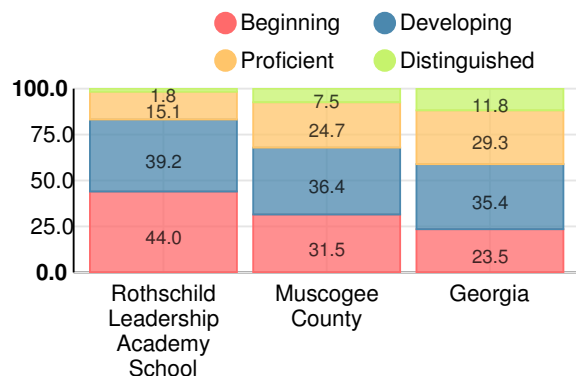

34.7%

School Climate Star Rating

Financial Efficiency Star Rating

Per Pupil Expenditures

Race/Ethnicity

Free/Reduced-Price Lunch (FRL)

Students with Disability (SWD)

English Language Learners (ELL)

Middle School

CCRPI Score

Rothschild Leadership Academy School

Indicator	2017
Achievement	18.3
Progress	31.0
Gap	3.3
Challenge	1.0
CCRPI Score	53.6

English

Percent of students scoring in each performance level on 2017 Georgia Milestones for middle school grades

Mathematics

Percent of students scoring in each performance level on 2017 Georgia Milestones for middle school grades

Science

Percent of students scoring in each performance level on 2017 Georgia Milestones for middle school grades

Social Studies

Percent of students scoring in each performance level on 2017 Georgia Milestones for middle school grades

Reading at or above the Grade Level Target (8th Grade)

Percent of students in grade 8 achieving Lexile measure greater than 1050