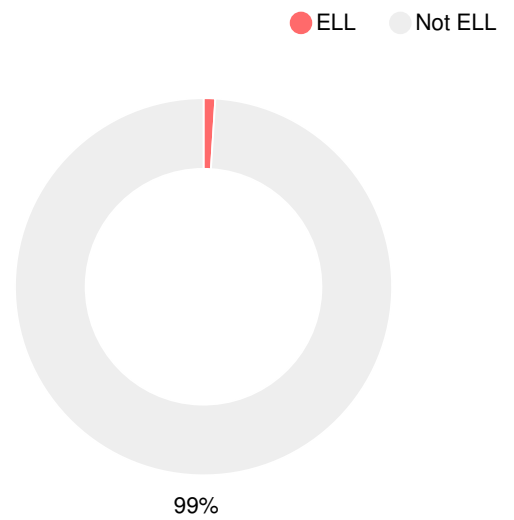

34.7%

School Climate Star Rating

Financial Efficiency Star Rating

Per Pupil Expenditures

Race/Ethnicity

Free/Reduced-Price Lunch (FRL)

Students with Disability (SWD)

English Language Learners (ELL)

Middle School

CCRPI Score

Rothschild Leadership Academy School

Indicator	2017
Achievement	18.3
Progress	31.0
Gap	3.3
Challenge	1.0
CCRPI Score	53.6

English

Percent of students scoring in each performance level on 2017 Georgia Milestones for middle school grades