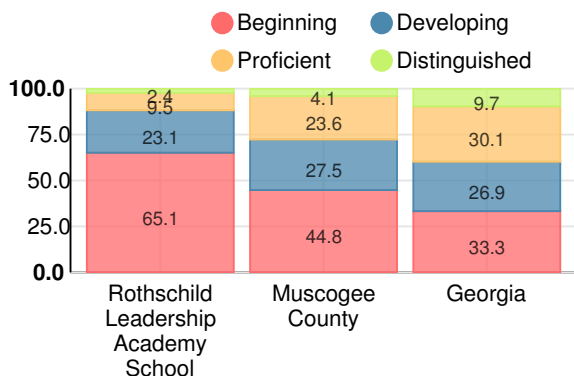

Rothschild Leadership Academy School

 1136 Hunt Ave, Columbus, GA 31907

 (706)569-3709

 Grades: 6-8

 Enrollment: 523 students

Performance Snapshot

- Rothschild Leadership Academy School's **overall performance is higher than 5% of schools in the state** and is lower than its district.
- Its students' **academic growth is higher than 17% of schools in the state** and lower than its district.
- **39.8% of its 8th grade students are reading at or above the grade level target.**

34.7%

School Climate Star Rating

Financial Efficiency Star Rating

Per Pupil Expenditures

Race/Ethnicity

Free/Reduced-Price Lunch (FRL)

Students with Disability (SWD)

English Language Learners (ELL)

Middle School

CCRPI Score

Rothschild Leadership Academy School

Indicator	2017
Achievement	18.3
Progress	31.0
Gap	3.3
Challenge	1.0
CCRPI Score	53.6

English

Percent of students scoring in each performance level on 2017 Georgia Milestones for middle school grades

Mathematics

Percent of students scoring in each performance level on 2017 Georgia Milestones for middle school grades

Science

Percent of students scoring in each performance level on 2017 Georgia Milestones for middle school grades