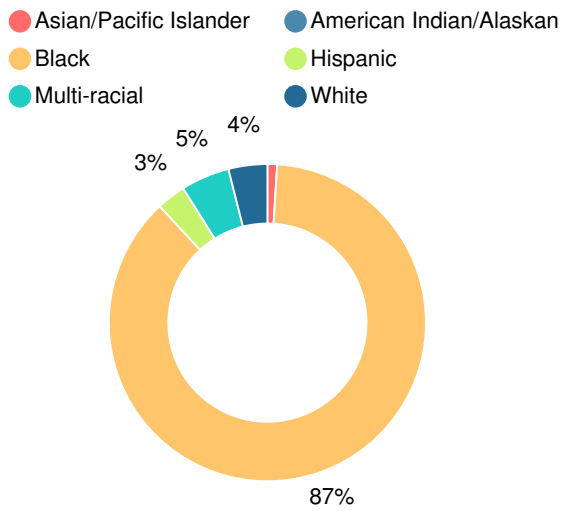

34.7%

School Climate Star Rating

Financial Efficiency Star Rating

Per Pupil Expenditures

Race/Ethnicity

Free/Reduced-Price Lunch (FRL)

Students with Disability (SWD)

English Language Learners (ELL)