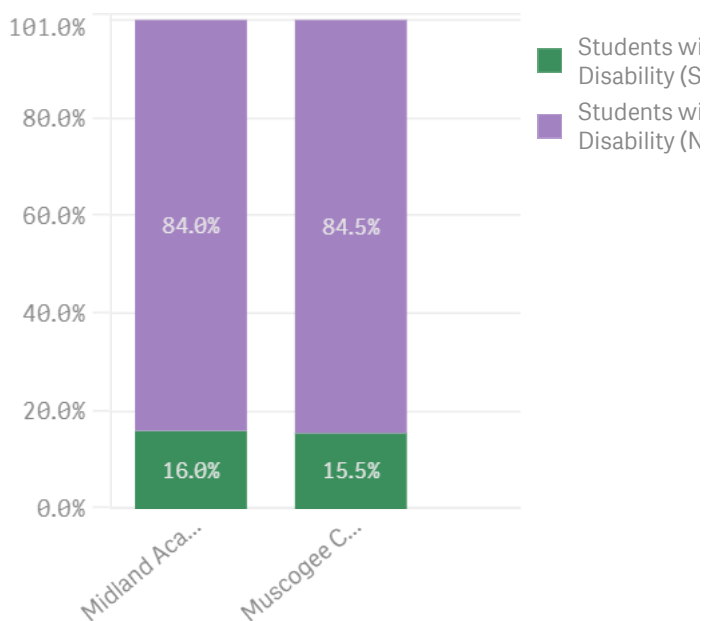

School	\$9,182
District	\$10,150
State	\$10,401

Race/Ethnicity ?

Economic Status ?

Students with Disability (SWD) ?

English Language Learner (ELL) ?

Compare to Other Schools/Districts:

To compare this school with other school(s) or district(s), search in this box.
 To view another schools report, use the search box at the top of the screen.
 To hide certain schools, districts, or the states data from a graph, click on the circle next to its name in the graphs key.