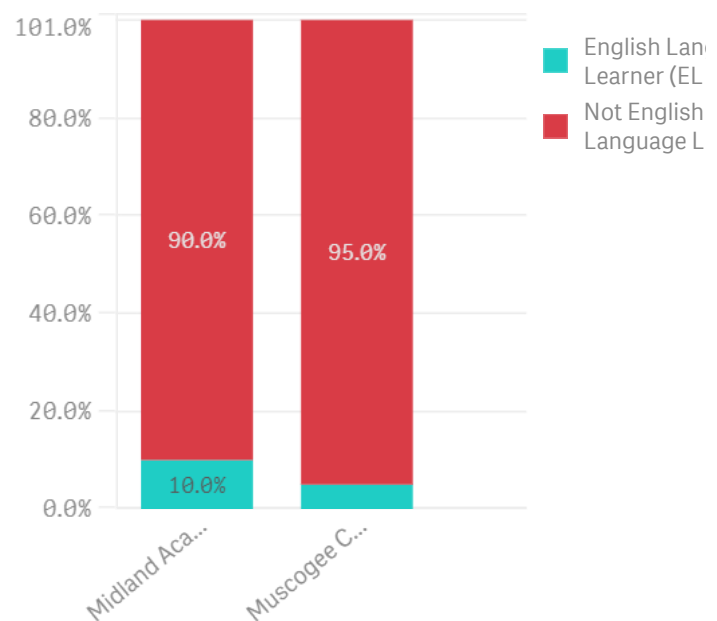

School	\$9,182
District	\$10,150
State	\$10,401

Race/Ethnicity ?

Economic Status ?

Students with Disability (SWD) ?

English Language Learner (ELL) ?

Compare to Other Schools/Districts:

To compare this school with other school(s) or district(s), search in this box.
 To view another schools report, use the search box at the top of the screen.
 To hide certain schools, districts, or the states data from a graph, click on the circle next to its name in the graphs key.