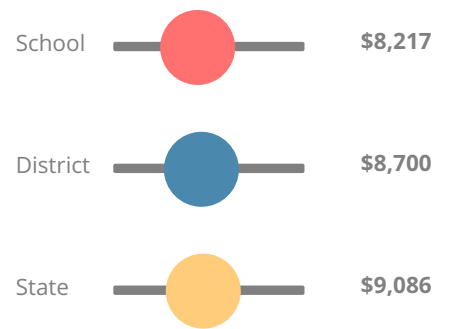

## CCRPI Single Score

Student Mobility Rate

15.3%

School Climate Star Rating

Financial Efficiency Star Rating

Per Pupil Expenditures

Race/Ethnicity

- Asian/Pacific Islander
- American Indian/Alaskan
- Black
- Hispanic
- Multi-racial
- White

Free/Reduced-Price Lunch (FRL)

- FRL
- Not FRL

Students with Disability (SWD)

- SWD
- Not SWD

English Language Learners (ELL)

- ELL
- Not ELL

## Middle School