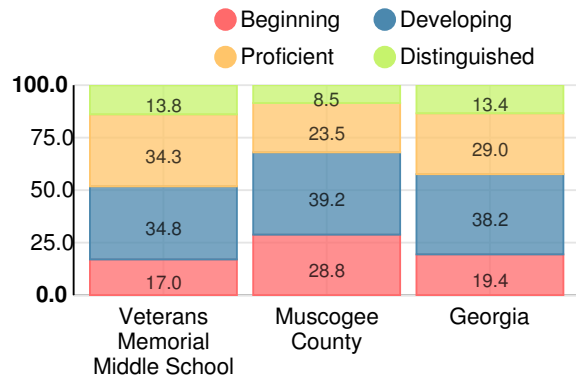

Mathematics

Percent of students scoring in each performance level on 2017 Georgia Milestones for middle school grades