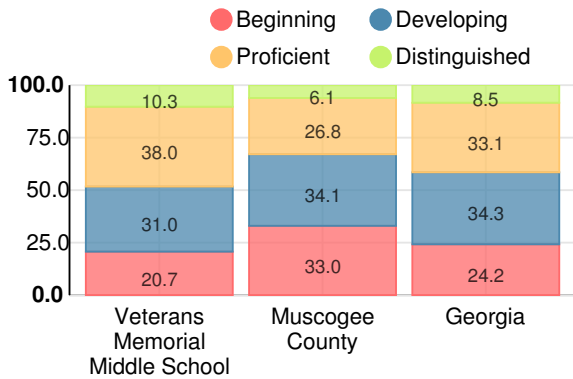

Middle School

CCRPI Score

Veterans Memorial Middle School

Indicator	2017
Achievement	34.3
Progress	37.8
Gap	6.7
Challenge	2.8
CCRPI Score	81.6

English

Percent of students scoring in each performance level on 2017 Georgia Milestones for middle school grades