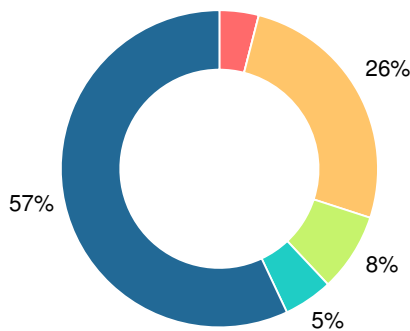

## CCRPI Single Score

Student Mobility Rate

15.3%

School Climate Star Rating

Financial Efficiency Star Rating

Per Pupil Expenditures

Race/Ethnicity

- Asian/Pacific Islander
- American Indian/Alaskan
- Black
- Hispanic
- Multi-racial
- White