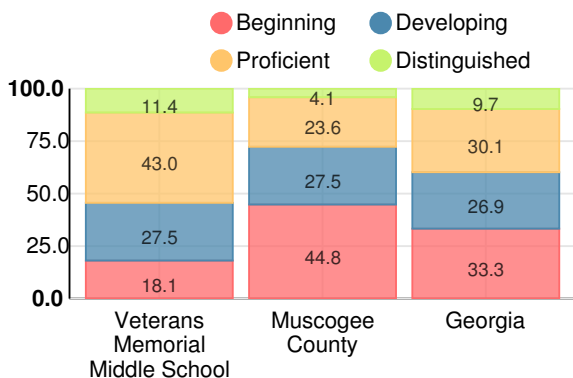

Science

Percent of students scoring in each performance level on 2017 Georgia Milestones for middle school grades