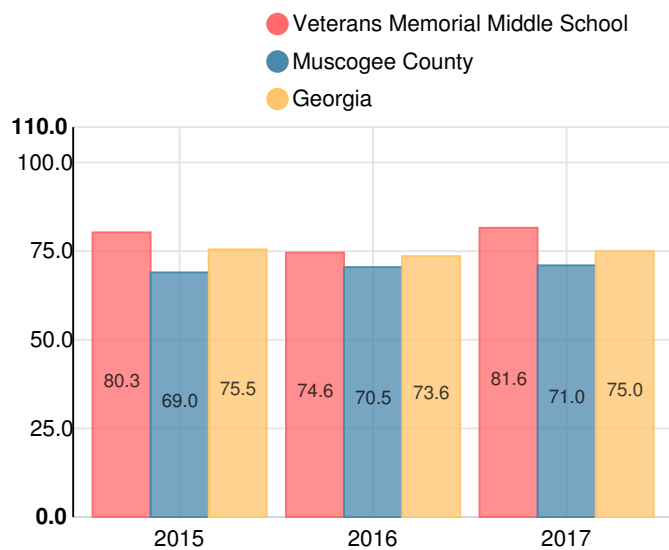

Veterans Memorial Middle School

2008 Old Guard Rd, Columbus, GA 31909

(706)748-3203

Grades: 6-8

Enrollment: 636 students

Performance Snapshot

- Veterans Memorial Middle School's **overall performance is higher than 70% of schools in the state** and is higher than its district.
- Its students' **academic growth is higher than 79% of schools in the state** and higher than its district.
- **83.9% of its 8th grade students are reading at or above the grade level target.**
- Veterans Memorial Middle School is **Beating the Odds**, meaning that it performs better than similar schools.

School Wide

B

81.6

Year	Veterans Memorial Middle School
2017	B
2016	C
2015	B
2014	C
2013	B

Grade conversion	
A	90 - 100
B	80 - 89.9
C	70 - 79.9
D	60 - 69.9
F	0 - 59.9

CCRPI Single Score