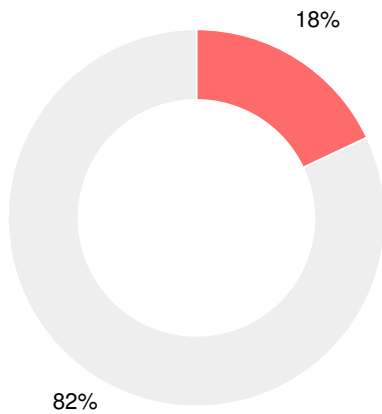

Students with Disability (SWD)

- SWD
- Not SWD