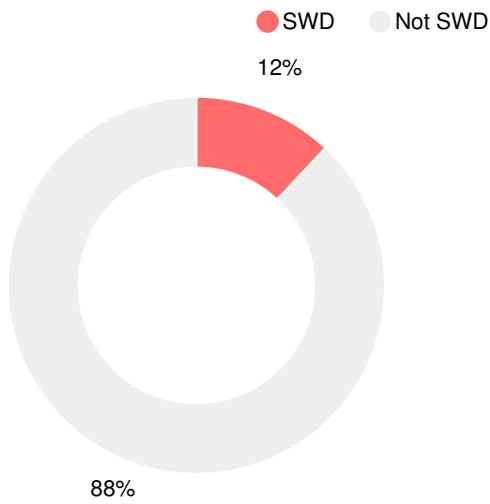

School Climate Star Rating

Financial Efficiency Star Rating

Per Pupil Expenditures

Race/Ethnicity

Free/Reduced-Price Lunch (FRL)

Students with Disability (SWD)

English Language Learners (ELL)

Elementary

CCRPI Score

Brewer Elementary School

Indicator	2017
Achievement	17.4
Progress	25.6
Gap	3.3
Challenge	1.0
CCRPI Score	47.3

English

Percent of students scoring in each performance level on 2017 Georgia Milestones for elementary grades