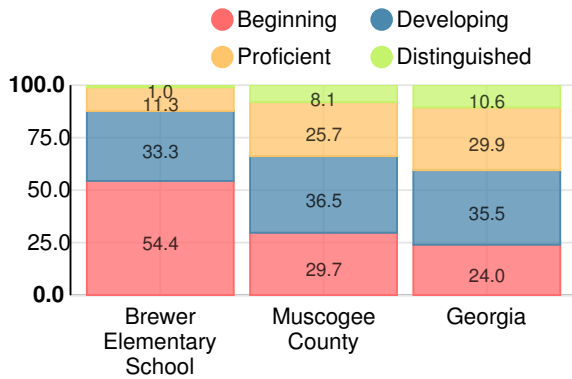

School Wide

F

47.3

Year	Brewer Elementary School
2017	F
2016	F
2015	F
2014	D
2013	F

Grade conversion	
A	90 - 100
B	80 - 89.9
C	70 - 79.9
D	60 - 69.9
F	0 - 59.9

CCRPI Single Score

Student Mobility Rate

46.7%

School Climate Star Rating

Financial Efficiency Star Rating

Per Pupil Expenditures

Race/Ethnicity

Free/Reduced-Price Lunch (FRL)

Students with Disability (SWD)

English Language Learners (ELL)

Elementary

CCRPI Score

Brewer Elementary School

Indicator	2017
Achievement	17.4
Progress	25.6
Gap	3.3
Challenge	1.0
CCRPI Score	47.3

English

Percent of students scoring in each performance level on 2017 Georgia Milestones for elementary grades

Mathematics

Percent of students scoring in each performance level on 2017 Georgia Milestones for elementary grades

Science

Percent of students scoring in each performance level on 2017 Georgia Milestones for elementary grades