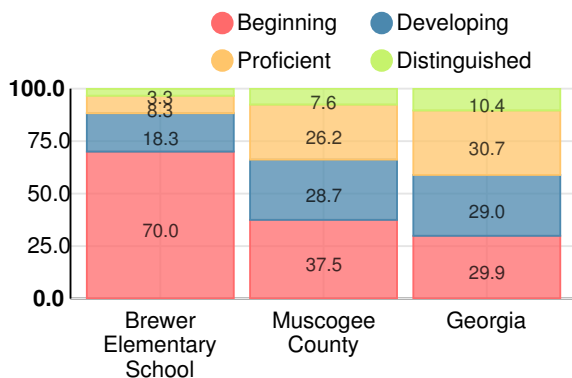

School Climate Star Rating

Financial Efficiency Star Rating

Per Pupil Expenditures

Race/Ethnicity

Free/Reduced-Price Lunch (FRL)

Students with Disability (SWD)

English Language Learners (ELL)

Elementary

CCRPI Score

Brewer Elementary School

Indicator	2017
Achievement	17.4
Progress	25.6
Gap	3.3
Challenge	1.0
CCRPI Score	47.3

English

Percent of students scoring in each performance level on 2017 Georgia Milestones for elementary grades

Mathematics

Percent of students scoring in each performance level on 2017 Georgia Milestones for elementary grades

Science

Percent of students scoring in each performance level on 2017 Georgia Milestones for elementary grades

Social Studies

Percent of students scoring in each performance level on 2017 Georgia Milestones for elementary grades

Reading at or above the Grade Level Target (3rd Grade)

Percent of students in grade 3 achieving Lexile measure equal to or greater than 650