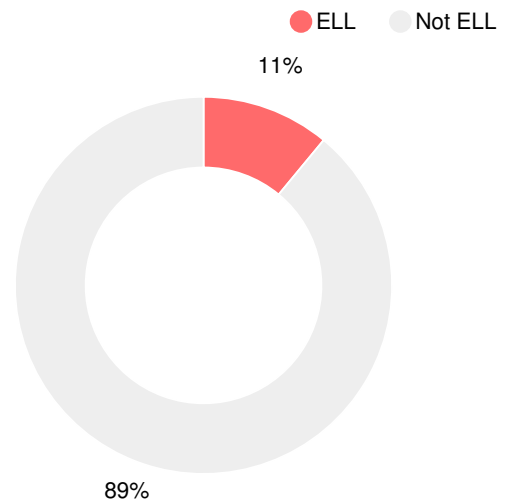

School Climate Star Rating

Financial Efficiency Star Rating

Per Pupil Expenditures

Race/Ethnicity

Free/Reduced-Price Lunch (FRL)

Students with Disability (SWD)

English Language Learners (ELL)

Elementary

CCRPI Score

Brewer Elementary School

Indicator	2017
Achievement	17.4
Progress	25.6
Gap	3.3
Challenge	1.0
CCRPI Score	47.3

English

Percent of students scoring in each performance level on 2017 Georgia Milestones for elementary grades