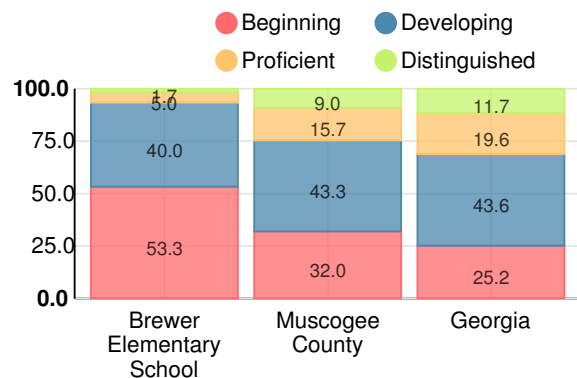

School Climate Star Rating

Financial Efficiency Star Rating

Per Pupil Expenditures

Race/Ethnicity

Free/Reduced-Price Lunch (FRL)

Students with Disability (SWD)

English Language Learners (ELL)

Elementary

CCRPI Score

Brewer Elementary School

Indicator	2017
Achievement	17.4
Progress	25.6
Gap	3.3
Challenge	1.0
CCRPI Score	47.3

English

Percent of students scoring in each performance level on 2017 Georgia Milestones for elementary grades

Mathematics

Percent of students scoring in each performance level on 2017 Georgia Milestones for elementary grades

Science

Percent of students scoring in each performance level on 2017 Georgia Milestones for elementary grades

Social Studies

Percent of students scoring in each performance level on 2017 Georgia Milestones for elementary grades

Reading at or above the Grade Level Target (3rd Grade)

Percent of students in grade 3 achieving Lexile measure equal to or greater than 650