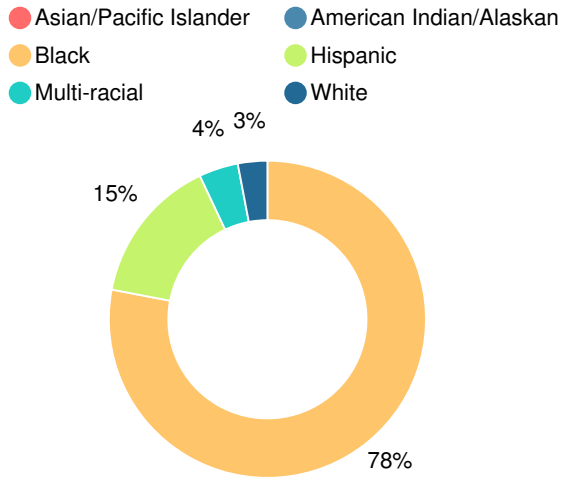

School Climate Star Rating

Financial Efficiency Star Rating

Per Pupil Expenditures

Race/Ethnicity

Free/Reduced-Price Lunch (FRL)

Students with Disability (SWD)

English Language Learners (ELL)

Elementary

CCRPI Score

Brewer Elementary School

Indicator	2017
Achievement	17.4
Progress	25.6
Gap	3.3
Challenge	1.0
CCRPI Score	47.3

English

Percent of students scoring in each performance level on 2017 Georgia Milestones for elementary grades