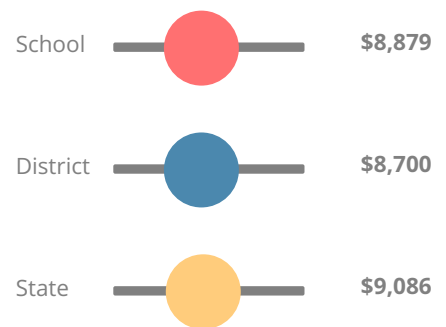

School Wide

F

47.3

Year	Brewer Elementary School
2017	F
2016	F
2015	F
2014	D
2013	F

Grade conversion	
A	90 - 100
B	80 - 89.9
C	70 - 79.9
D	60 - 69.9
F	0 - 59.9

CCRPI Single Score

Student Mobility Rate

46.7%

School Climate Star Rating

Financial Efficiency Star Rating

Per Pupil Expenditures

Race/Ethnicity

Free/Reduced-Price Lunch (FRL)

Students with Disability (SWD)

English Language Learners (ELL)

Elementary