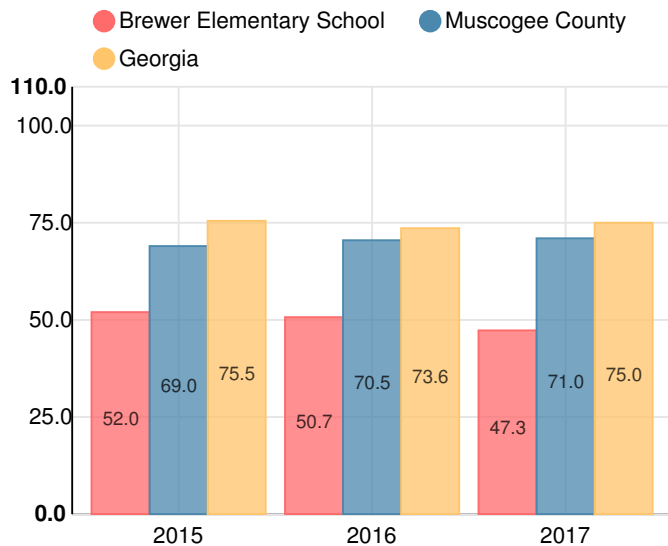

Brewer Elementary School

 2951 Martin Luther King Blvd, Columbus, GA 31906

 (706)748-2479

 Grades: K-5

 Enrollment: 485 students

Performance Snapshot

- Brewer Elementary School's **overall performance is higher than 1% of schools in the state** and is lower than its district.
- Its students' **academic growth is higher than 4% of schools in the state** and lower than its district.
- **19.5% of its 3rd grade students are reading at or above the grade level target.**

School Wide

F

47.3

Year	Brewer Elementary School
2017	F
2016	F
2015	F
2014	D
2013	F

Grade conversion	
A	90 - 100
B	80 - 89.9
C	70 - 79.9
D	60 - 69.9
F	0 - 59.9

CCRPI Single Score

Student Mobility Rate

46.7%