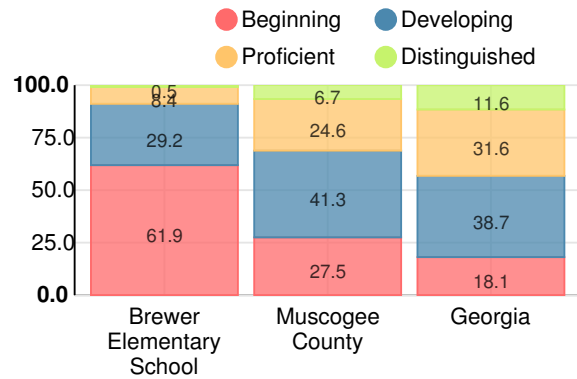

School Climate Star Rating

Financial Efficiency Star Rating

Per Pupil Expenditures

Race/Ethnicity

Free/Reduced-Price Lunch (FRL)

Students with Disability (SWD)

English Language Learners (ELL)

Elementary

CCRPI Score

Brewer Elementary School

Indicator	2017
Achievement	17.4
Progress	25.6
Gap	3.3
Challenge	1.0
CCRPI Score	47.3

English

Percent of students scoring in each performance level on 2017 Georgia Milestones for elementary grades

Mathematics

Percent of students scoring in each performance level on 2017 Georgia Milestones for elementary grades

Science

Percent of students scoring in each performance level on 2017 Georgia Milestones for elementary grades

Social Studies

Percent of students scoring in each performance level on 2017 Georgia Milestones for elementary grades

Reading at or above the Grade Level Target (3rd Grade)

Percent of students in grade 3 achieving Lexile measure equal to or greater than 650