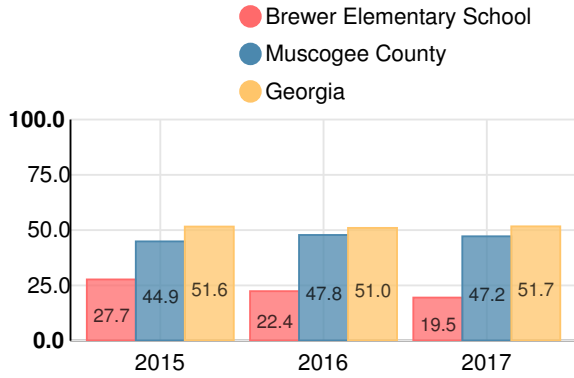

CCRPI Score

Brewer Elementary School

Indicator	2017
Achievement	17.4
Progress	25.6
Gap	3.3
Challenge	1.0
CCRPI Score	47.3

English

Percent of students scoring in each performance level on 2017 Georgia Milestones for elementary grades

Mathematics

Percent of students scoring in each performance level on 2017 Georgia Milestones for elementary grades

Science

Percent of students scoring in each performance level on 2017 Georgia Milestones for elementary grades

Social Studies

Percent of students scoring in each performance level on 2017 Georgia Milestones for elementary grades

Reading at or above the Grade Level Target (3rd Grade)

Percent of students in grade 3 achieving Lexile measure equal to or greater than 650