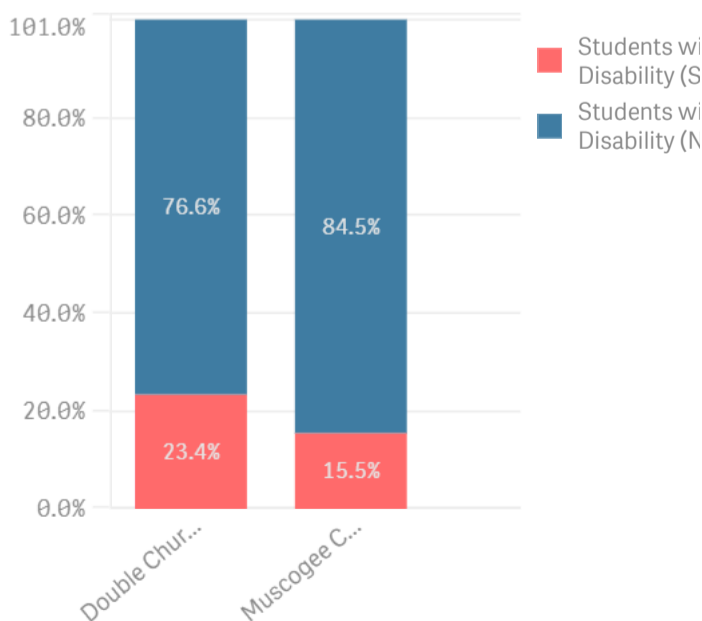

Per Pupil Expenditures ?

School	\$11,257
District	\$10,150
State	\$10,401

Race/Ethnicity

Economic Status

Students with Disability (SWD)

English Language Learner (ELL)

Compare to Other Schools/Districts:

To compare this school with other school(s) or district(s), search in this box.
 To view another schools report, use the search box at the top of the screen.
 To hide certain schools, districts, or the states data from a graph, click on the circle next to its name in the graphs key.