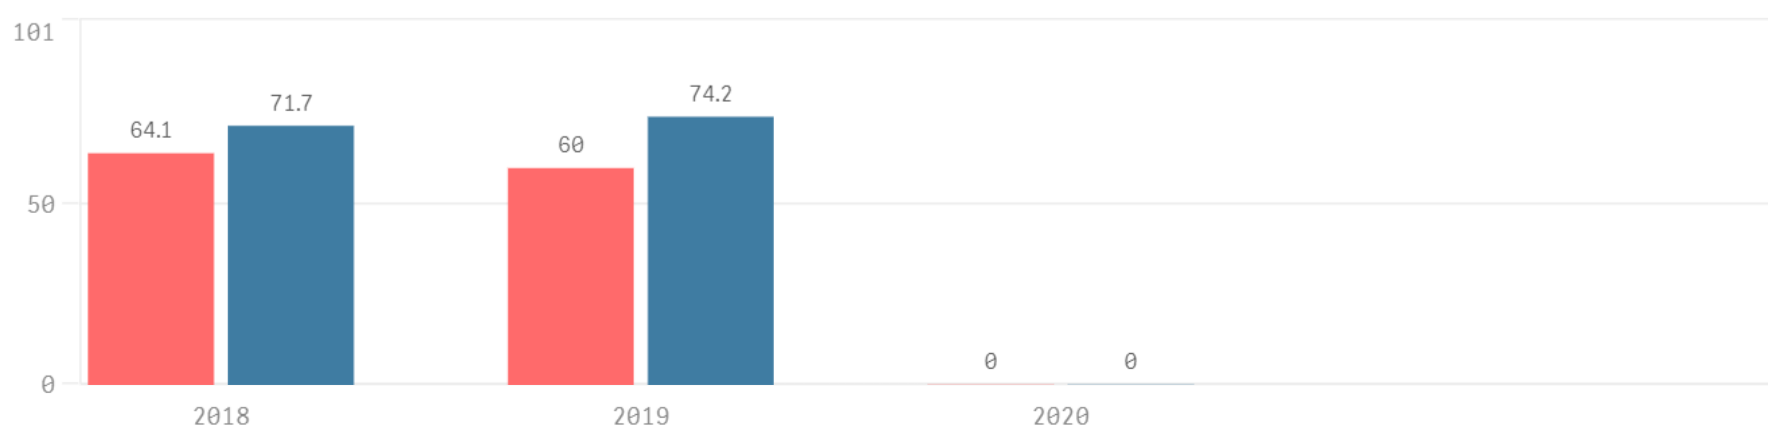

Current School Letter Grade

Double Churches Middle School	Muscogee County
Score N/A	Score N/A

Letter Grade History

Year	Double Churches Middle School	Muscogee County
2020	N/A	N/A
2019	D	C
2018	D	C

CCRPI Single Score