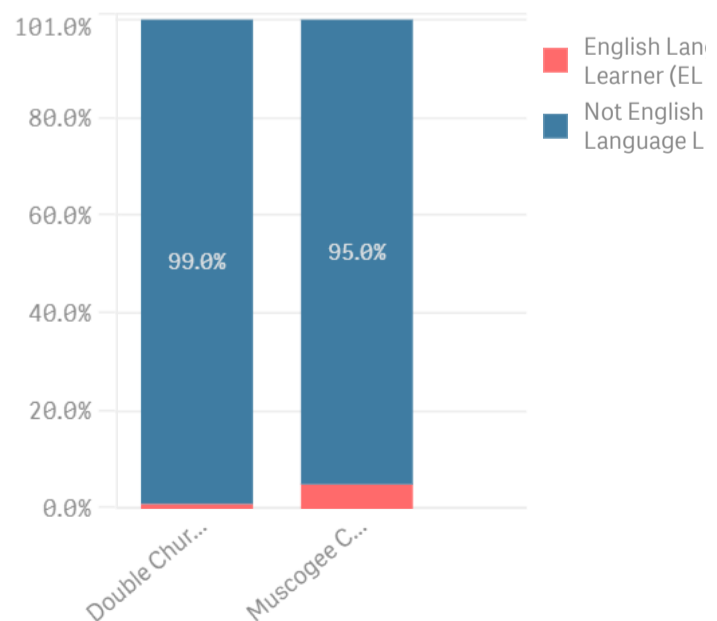

Per Pupil Expenditures ?

School	\$11,257
District	\$10,150
State	\$10,401

Race/Ethnicity

Economic Status

Students with Disability (SWD)

English Language Learner (ELL)

Compare to Other Schools/Districts:

To compare this school with other school(s) or district(s), search in this box.
 To view another schools report, use the search box at the top of the screen.
 To hide certain schools, districts, or the states data from a graph, click on the circle next to its name in the graphs key.