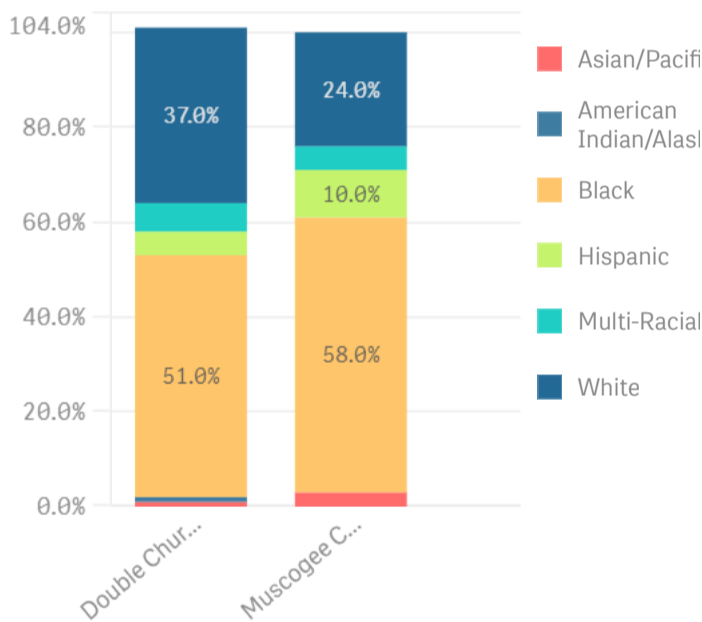

Double Ch...

Muscogee ...

Double Ch...

Muscogee ...

Double Ch...

Muscogee ...

Double Churches Middle School	Muscogee County
Student Mobility Rate 25.00 %	Student Mobility Rate 19.20 %

Per Pupil Expenditures ?

School	$11,257
District	$10,150
State	$10,401

Race/Ethnicity