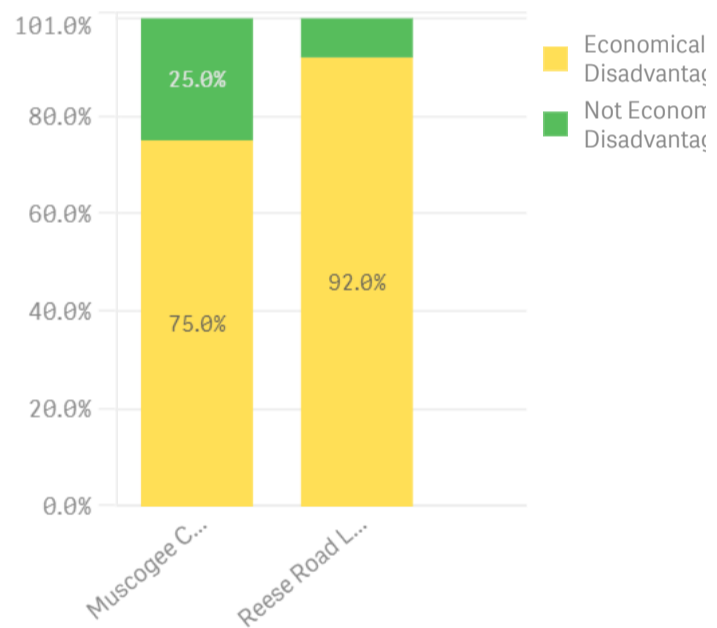

Reese Roa...

Muscogee ...

Reese Roa...

Muscogee ...

Reese Roa...

Reese Road Leadership Academy	Muscogee County
Student Mobility Rate <h1>19.50 %</h1>	Student Mobility Rate <h1>19.20 %</h1>

Per Pupil Expenditures ?

School	\$10,956
District	\$10,150
State	\$10,401

Race/Ethnicity

Economic Status

Students with Disability (SWD)

English Language Learner (ELL)

Compare to Other Schools/Districts:

To compare this school with other school(s) or district(s), search in this box.
 To view another schools report, use the search box at the top of the screen.
 To hide certain schools, districts, or the states data from a graph, click on the circle next to its name in the graphs key.