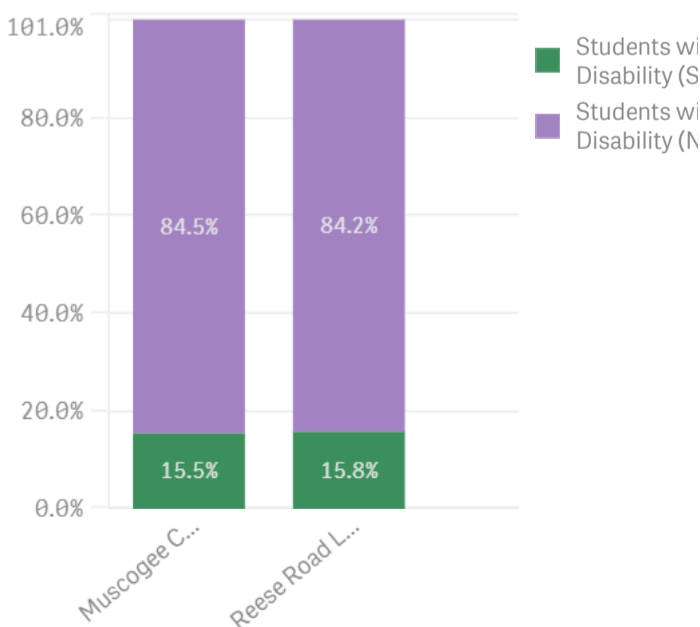

School	\$10,956
District	\$10,150
State	\$10,401

Race/Ethnicity

Economic Status

Students with Disability (SWD)

English Language Learner (ELL)

Compare to Other Schools/Districts:

To compare this school with other school(s) or district(s), search in this box.
 To view another schools report, use the search box at the top of the screen.
 To hide certain schools, districts, or the states data from a graph, click on the circle next to its name in the graphs key.