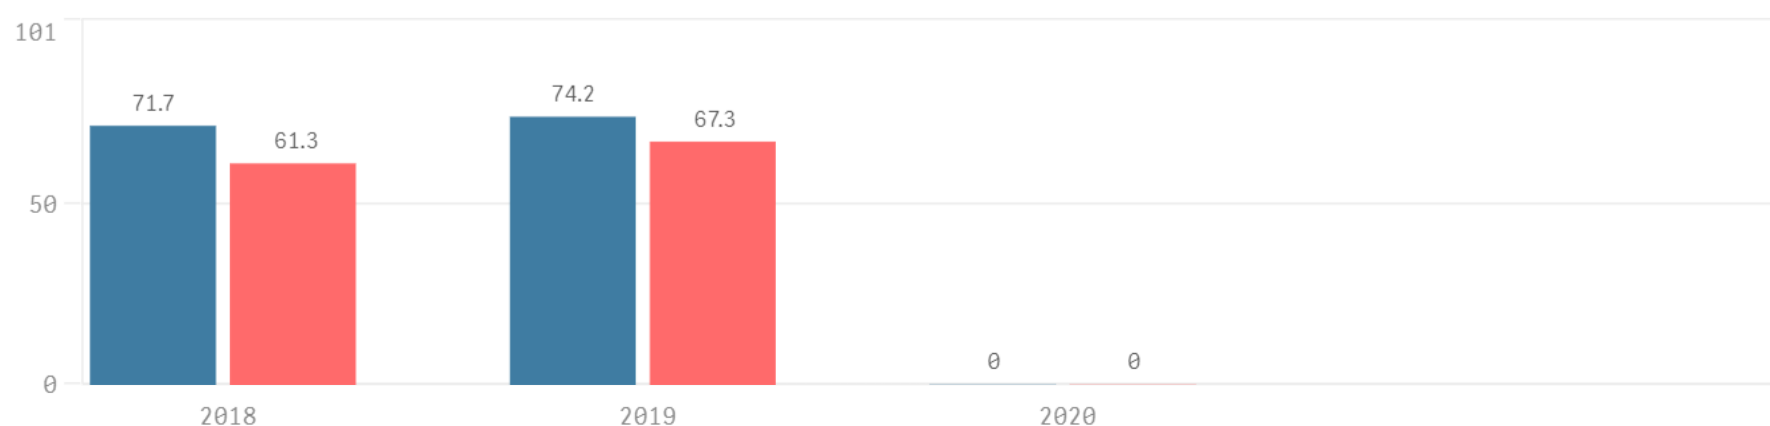

Reese Road Leadership Academy (2019-20)

3100 Reese Rd, Columbus, GA 31907

[District Website](#)

(706)569-3684

Grades : K-5

Enrollment : 518 students

Performance Snapshot

- Reese Road Leadership Academy's [assessment data](#) is not available for 2020 due to COVID-19 disruptions

Note: For information on educator qualifications and other federal reporting requirements, [click here](#). Discipline data are available in the [K-12 Student Discipline Dashboard](#).

Current School Letter Grade

Reese Road Leadership Academy	Muscogee County
Score N/A	Score N/A

Letter Grade History

Year	SchoolName	
	Reese Road Leadership Academy	Muscogee County
2020	N/A	N/A
2019	D	C
2018	D	C

CCRPI Single Score