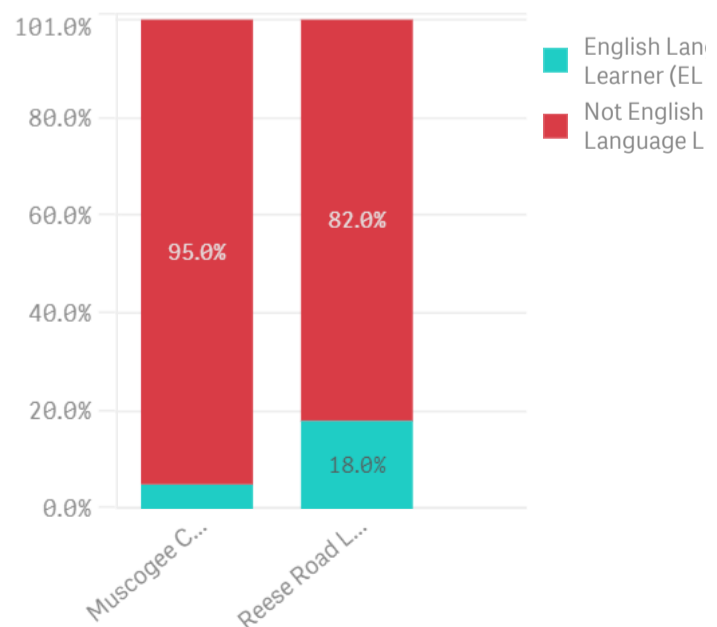

School	\$10,956
District	\$10,150
State	\$10,401

Race/Ethnicity

Economic Status

Students with Disability (SWD)

English Language Learner (ELL)

Compare to Other Schools/Districts:

To compare this school with other school(s) or district(s), search in this box.
 To view another schools report, use the search box at the top of the screen.
 To hide certain schools, districts, or the states data from a graph, click on the circle next to its name in the graphs key.