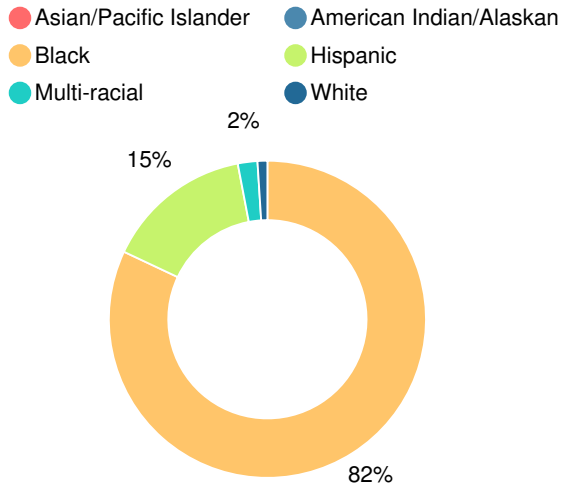

School Climate Star Rating

Financial Efficiency Star Rating

Per Pupil Expenditures

Race/Ethnicity

Free/Reduced-Price Lunch (FRL)

Students with Disability (SWD)

English Language Learners (ELL)

Middle School