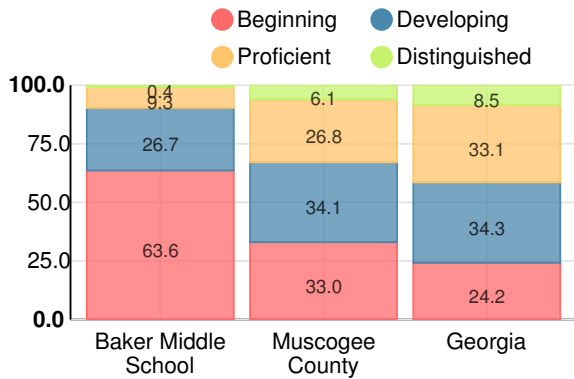

Baker Middle School

 1215 Benning Dr, Columbus, GA 31903

 (706)683-8721

 Grades: 6-8

 Enrollment: 523 students

Performance Snapshot

- Baker Middle School's **overall performance is higher than 3% of schools in the state** and is lower than its district.
- Its students' **academic growth is higher than 8% of schools in the state** and lower than its district.
- **38.0% of its 8th grade students are reading at or above the grade level target.**

School Wide

F

51.8

Year	Baker Middle School
2017	F
2016	F
2015	F
2014	F
2013	F

Grade conversion	
A	90 - 100
B	80 - 89.9
C	70 - 79.9
D	60 - 69.9
F	0 - 59.9

CCRPI Single Score

Student Mobility Rate

37.1%

School Climate Star Rating

Financial Efficiency Star Rating

Per Pupil Expenditures

Race/Ethnicity

Free/Reduced-Price Lunch (FRL)

Students with Disability (SWD)

English Language Learners (ELL)

Middle School

CCRPI Score

Baker Middle School

Indicator	2017
Achievement	16.5
Progress	29.3
Gap	5.0
Challenge	1.0
CCRPI Score	51.8

English

Percent of students scoring in each performance level on 2017 Georgia Milestones for middle school grades