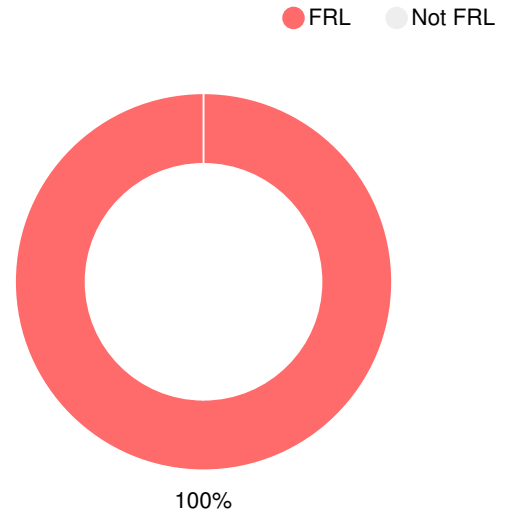

School Climate Star Rating

Financial Efficiency Star Rating

Per Pupil Expenditures

Race/Ethnicity

Free/Reduced-Price Lunch (FRL)

Students with Disability (SWD)

English Language Learners (ELL)

Middle School

CCRPI Score

Baker Middle School

Indicator	2017
Achievement	16.5
Progress	29.3
Gap	5.0
Challenge	1.0
CCRPI Score	51.8

English

Percent of students scoring in each performance level on 2017 Georgia Milestones for middle school grades