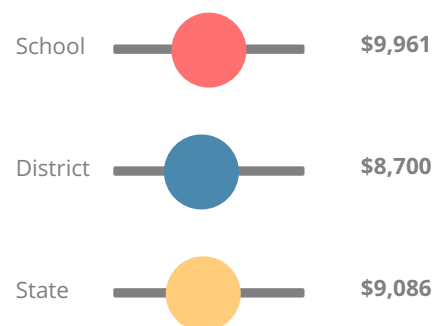

School Wide

F

51.8

Year	Baker Middle School
2017	F
2016	F
2015	F
2014	F
2013	F

Grade conversion	
A	90 - 100
B	80 - 89.9
C	70 - 79.9
D	60 - 69.9
F	0 - 59.9

CCRPI Single Score

Student Mobility Rate

37.1%

School Climate Star Rating

Financial Efficiency Star Rating

Per Pupil Expenditures

Race/Ethnicity

Free/Reduced-Price Lunch (FRL)

Students with Disability (SWD)

English Language Learners (ELL)

Middle School