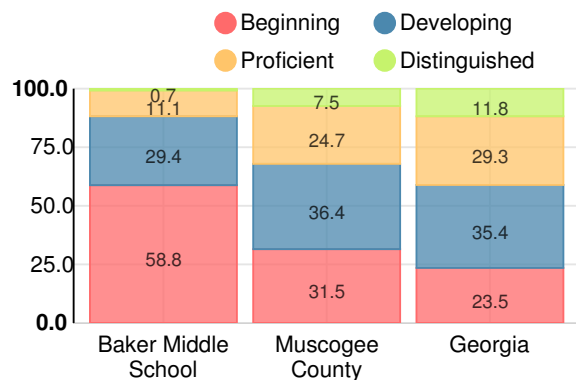

School Climate Star Rating

Financial Efficiency Star Rating

Per Pupil Expenditures

Race/Ethnicity

Free/Reduced-Price Lunch (FRL)

Students with Disability (SWD)

English Language Learners (ELL)

Middle School

CCRPI Score

Baker Middle School

Indicator	2017
Achievement	16.5
Progress	29.3
Gap	5.0
Challenge	1.0
CCRPI Score	51.8

English

Percent of students scoring in each performance level on 2017 Georgia Milestones for middle school grades

Mathematics

Percent of students scoring in each performance level on 2017 Georgia Milestones for middle school grades

Science

Percent of students scoring in each performance level on 2017 Georgia Milestones for middle school grades

Social Studies

Percent of students scoring in each performance level on 2017 Georgia Milestones for middle school grades

Reading at or above the Grade Level Target (8th Grade)

Percent of students in grade 8 achieving Lexile measure greater than 1050