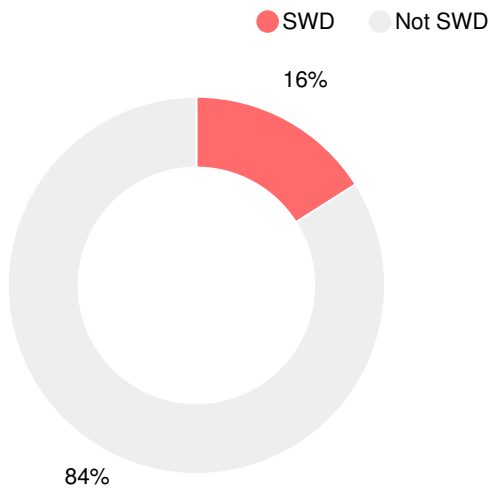

School Climate Star Rating

Financial Efficiency Star Rating

Per Pupil Expenditures

Race/Ethnicity

Free/Reduced-Price Lunch (FRL)

Students with Disability (SWD)

English Language Learners (ELL)

Middle School