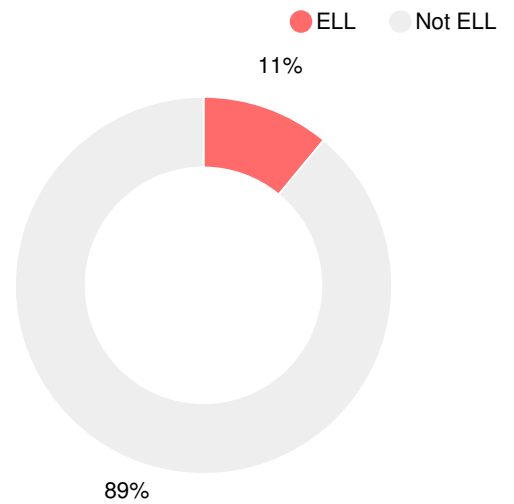

School Climate Star Rating

Financial Efficiency Star Rating

Per Pupil Expenditures

Race/Ethnicity

Free/Reduced-Price Lunch (FRL)

Students with Disability (SWD)

English Language Learners (ELL)

Middle School