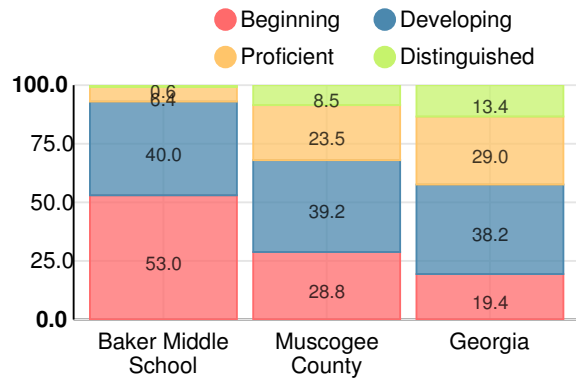

Baker Middle School

 1215 Benning Dr, Columbus, GA 31903

 (706)683-8721

 Grades: 6-8

 Enrollment: 523 students

Performance Snapshot

- Baker Middle School's **overall performance is higher than 3% of schools in the state** and is lower than its district.
- Its students' **academic growth is higher than 8% of schools in the state** and lower than its district.
- **38.0% of its 8th grade students are reading at or above the grade level target.**

School Climate Star Rating

Financial Efficiency Star Rating

Per Pupil Expenditures

Race/Ethnicity

Free/Reduced-Price Lunch (FRL)

Students with Disability (SWD)

English Language Learners (ELL)

Middle School

CCRPI Score

Baker Middle School

Indicator	2017
Achievement	16.5
Progress	29.3
Gap	5.0
Challenge	1.0
CCRPI Score	51.8

English

Percent of students scoring in each performance level on 2017 Georgia Milestones for middle school grades

Mathematics

Percent of students scoring in each performance level on 2017 Georgia Milestones for middle school grades

Science

Percent of students scoring in each performance level on 2017 Georgia Milestones for middle school grades