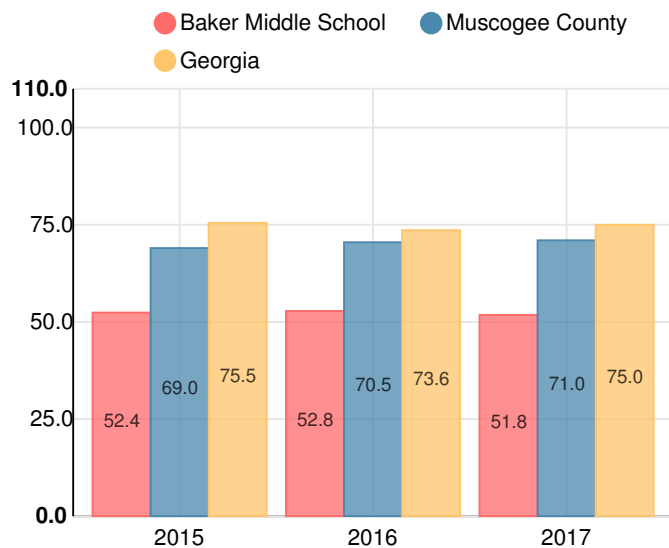

Baker Middle School

 1215 Benning Dr, Columbus, GA 31903

 (706)683-8721

 Grades: 6-8

 Enrollment: 523 students

Performance Snapshot

- Baker Middle School's **overall performance is higher than 3% of schools in the state** and is lower than its district.
- Its students' **academic growth is higher than 8% of schools in the state** and lower than its district.
- **38.0% of its 8th grade students are reading at or above the grade level target.**

School Wide

F

51.8

Year	Baker Middle School
2017	F
2016	F
2015	F
2014	F
2013	F

Grade conversion	
A	90 - 100
B	80 - 89.9
C	70 - 79.9
D	60 - 69.9
F	0 - 59.9

CCRPI Single Score

Student Mobility Rate

37.1%

CCRPI Score

Baker Middle School

Indicator	2017
Achievement	16.5
Progress	29.3
Gap	5.0
Challenge	1.0
CCRPI Score	51.8

English

Percent of students scoring in each performance level on 2017 Georgia Milestones for middle school grades