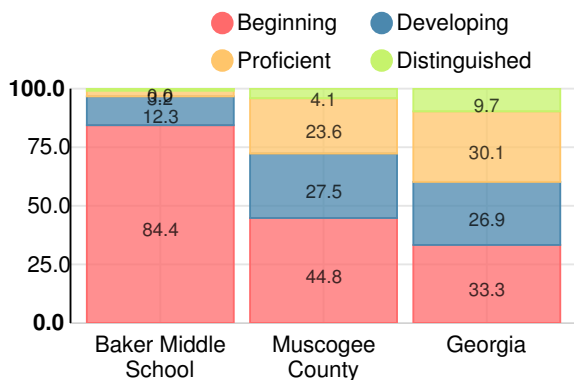

Baker Middle School

 1215 Benning Dr, Columbus, GA 31903

 (706)683-8721

 Grades: 6-8

 Enrollment: 523 students

Performance Snapshot

- Baker Middle School's **overall performance is higher than 3% of schools in the state** and is lower than its district.
- Its students' **academic growth is higher than 8% of schools in the state** and lower than its district.
- **38.0% of its 8th grade students are reading at or above the grade level target.**

School Climate Star Rating

Financial Efficiency Star Rating

Per Pupil Expenditures

Race/Ethnicity

Free/Reduced-Price Lunch (FRL)

Students with Disability (SWD)

English Language Learners (ELL)

Middle School

CCRPI Score

Baker Middle School

Indicator	2017
Achievement	16.5
Progress	29.3
Gap	5.0
Challenge	1.0
CCRPI Score	51.8

English

Percent of students scoring in each performance level on 2017 Georgia Milestones for middle school grades

Mathematics

Percent of students scoring in each performance level on 2017 Georgia Milestones for middle school grades

Science

Percent of students scoring in each performance level on 2017 Georgia Milestones for middle school grades