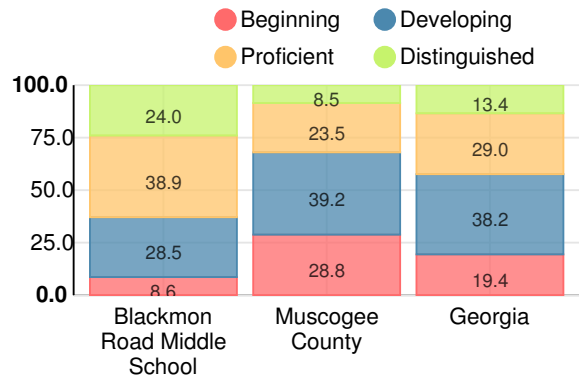

School Climate Star Rating

Financial Efficiency Star Rating

Per Pupil Expenditures

Race/Ethnicity

Free/Reduced-Price Lunch (FRL)

Students with Disability (SWD)

English Language Learners (ELL)

Middle School

CCRPI Score

Blackmon Road Middle School

Indicator	2017
Achievement	37.9
Progress	37.0
Gap	6.7
Challenge	3.4
CCRPI Score	85.0

English

Percent of students scoring in each performance level on 2017 Georgia Milestones for middle school grades

Mathematics

Percent of students scoring in each performance level on 2017 Georgia Milestones for middle school grades

Science

Percent of students scoring in each performance level on 2017 Georgia Milestones for middle school grades