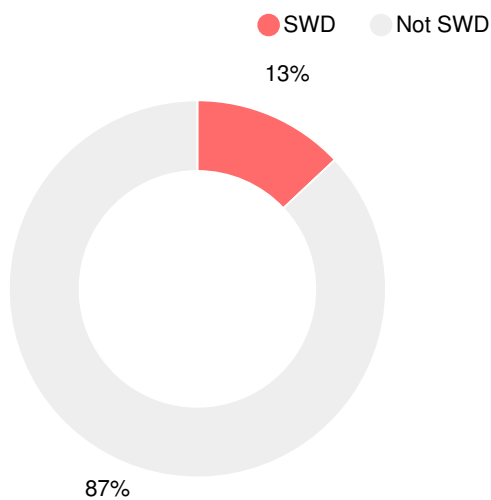

School Climate Star Rating

Financial Efficiency Star Rating

Per Pupil Expenditures

Race/Ethnicity

Free/Reduced-Price Lunch (FRL)

Students with Disability (SWD)

English Language Learners (ELL)

Middle School