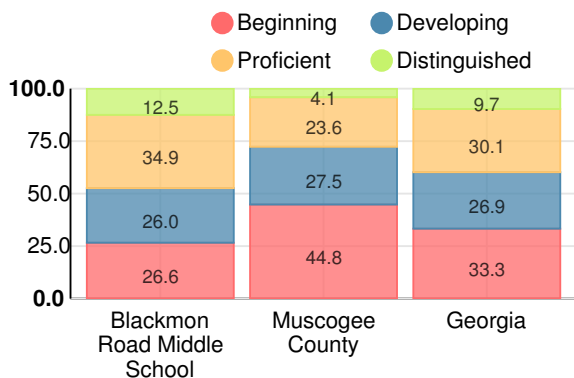

School Climate Star Rating

Financial Efficiency Star Rating

Per Pupil Expenditures

Race/Ethnicity

Free/Reduced-Price Lunch (FRL)

Students with Disability (SWD)

English Language Learners (ELL)

Middle School

CCRPI Score

Blackmon Road Middle School

Indicator	2017
Achievement	37.9
Progress	37.0
Gap	6.7
Challenge	3.4
CCRPI Score	85.0

English

Percent of students scoring in each performance level on 2017 Georgia Milestones for middle school grades

Mathematics

Percent of students scoring in each performance level on 2017 Georgia Milestones for middle school grades

Science

Percent of students scoring in each performance level on 2017 Georgia Milestones for middle school grades