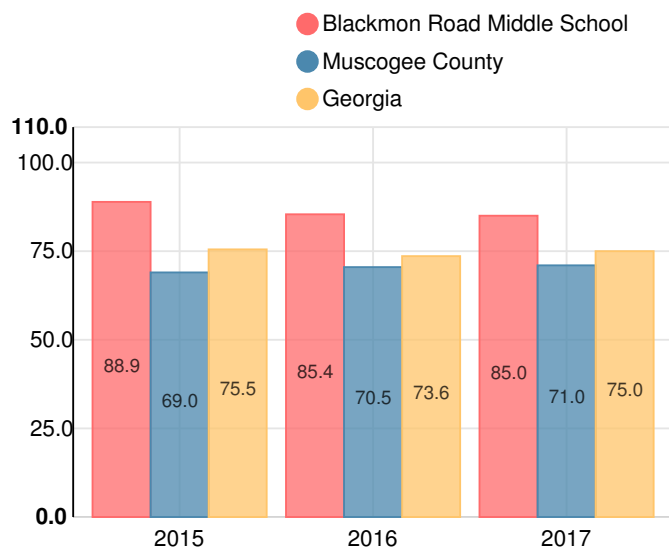

Blackmon Road Middle School

 7251 Blackmon Rd, Columbus, GA 31909

 (706)565-2998

 Grades: 6-8

 Enrollment: 660 students

Performance Snapshot

- Blackmon Road Middle School's **overall performance is higher than 79% of schools in the state** and is higher than its district.
- Its students' **academic growth is higher than 71% of schools in the state** and higher than its district.
- **81.3% of its 8th grade students are reading at or above the grade level target.**
- Blackmon Road Middle School is **Beating the Odds**, meaning that it performs better than similar schools.

School Wide

B
85

Year	Blackmon Road Middle School
2017	B
2016	B
2015	B
2014	B
2013	A

Grade conversion	
A	90 - 100
B	80 - 89.9
C	70 - 79.9
D	60 - 69.9
F	0 - 59.9

CCRPI Single Score

Student Mobility Rate

11.5%