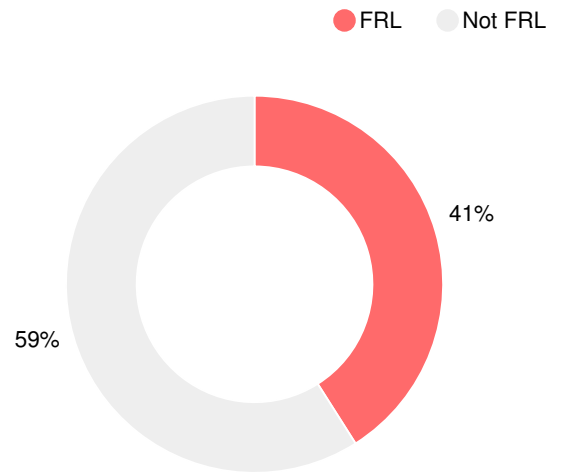

School Climate Star Rating

Financial Efficiency Star Rating

Per Pupil Expenditures

Race/Ethnicity

Free/Reduced-Price Lunch (FRL)

Students with Disability (SWD)

English Language Learners (ELL)

Middle School