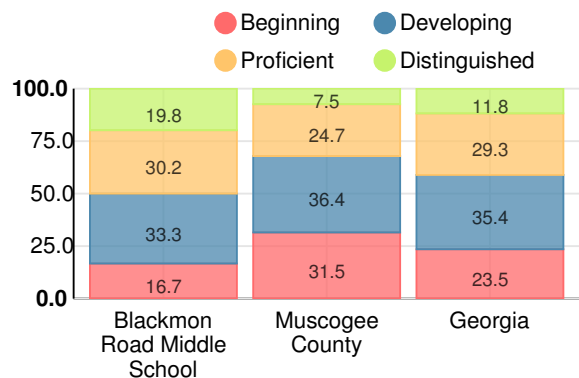

School Climate Star Rating

Financial Efficiency Star Rating

Per Pupil Expenditures

Race/Ethnicity

Free/Reduced-Price Lunch (FRL)

Students with Disability (SWD)

English Language Learners (ELL)

Middle School

CCRPI Score

Blackmon Road Middle School

Indicator	2017
Achievement	37.9
Progress	37.0
Gap	6.7
Challenge	3.4
CCRPI Score	85.0

English

Percent of students scoring in each performance level on 2017 Georgia Milestones for middle school grades

Mathematics

Percent of students scoring in each performance level on 2017 Georgia Milestones for middle school grades

Science

Percent of students scoring in each performance level on 2017 Georgia Milestones for middle school grades

Social Studies

Percent of students scoring in each performance level on 2017 Georgia Milestones for middle school grades

Reading at or above the Grade Level Target (8th Grade)

Percent of students in grade 8 achieving Lexile measure greater than 1050