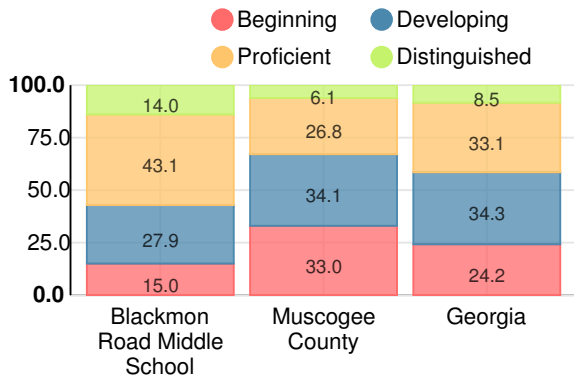

School Climate Star Rating

Financial Efficiency Star Rating

Per Pupil Expenditures

Race/Ethnicity

Free/Reduced-Price Lunch (FRL)

Students with Disability (SWD)

English Language Learners (ELL)

Middle School

CCRPI Score

Blackmon Road Middle School

Indicator	2017
Achievement	37.9
Progress	37.0
Gap	6.7
Challenge	3.4
CCRPI Score	85.0

English

Percent of students scoring in each performance level on 2017 Georgia Milestones for middle school grades

Mathematics

Percent of students scoring in each performance level on 2017 Georgia Milestones for middle school grades

Science

Percent of students scoring in each performance level on 2017 Georgia Milestones for middle school grades