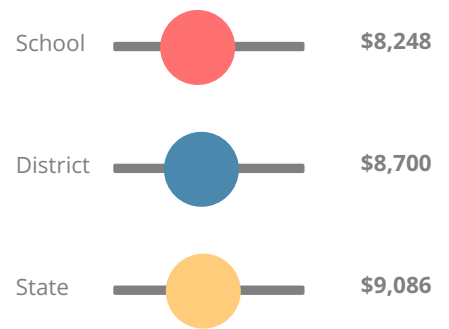

School Climate Star Rating

Financial Efficiency Star Rating

Per Pupil Expenditures

Race/Ethnicity

Free/Reduced-Price Lunch (FRL)

Students with Disability (SWD)

English Language Learners (ELL)

Middle School