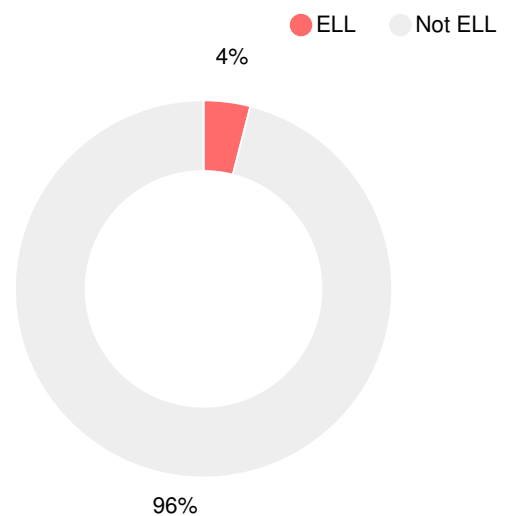

School Climate Star Rating

Financial Efficiency Star Rating

Per Pupil Expenditures

Race/Ethnicity

Free/Reduced-Price Lunch (FRL)

Students with Disability (SWD)

English Language Learners (ELL)

Middle School