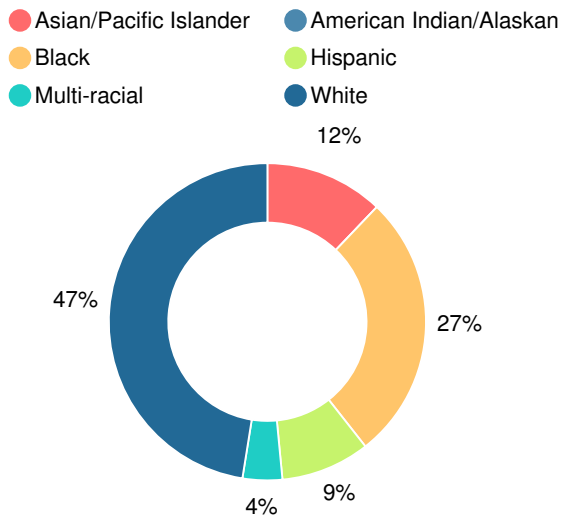

School Climate Star Rating

Financial Efficiency Star Rating

Per Pupil Expenditures

Race/Ethnicity

Free/Reduced-Price Lunch (FRL)

Students with Disability (SWD)

English Language Learners (ELL)

Middle School