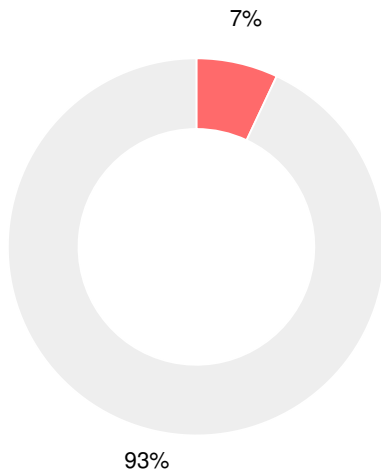

Students with Disability (SWD)

- SWD
- Not SWD