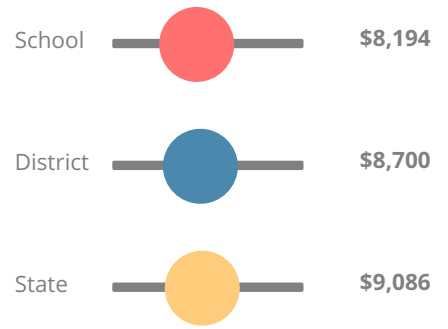

School Climate Star Rating

Financial Efficiency Star Rating

Per Pupil Expenditures

Race/Ethnicity

- Asian/Pacific Islander
- American Indian/Alaskan
- Black
- Hispanic
- Multi-racial
- White

Free/Reduced-Price Lunch (FRL)