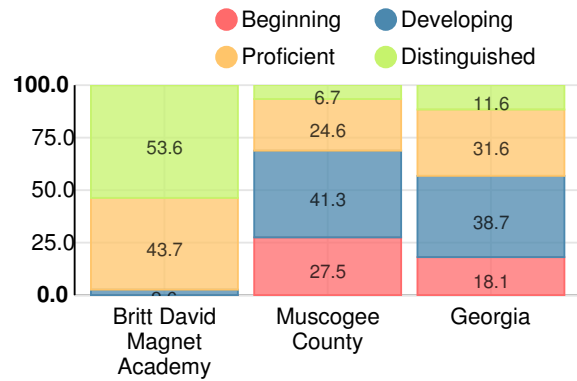

School Climate Star Rating

Financial Efficiency Star Rating

Per Pupil Expenditures

Race/Ethnicity

- Asian/Pacific Islander
- American Indian/Alaskan
- Black
- Hispanic
- Multi-racial
- White

Free/Reduced-Price Lunch (FRL)

Indicator	2017
Achievement	54.0
Progress	39.3
Gap	10.0
Challenge	2.7
CCRPI Score	106.0

English

Percent of students scoring in each performance level on 2017 Georgia Milestones for elementary grades

Mathematics

Percent of students scoring in each performance level on 2017 Georgia Milestones for elementary grades

Science

Percent of students scoring in each performance level on 2017 Georgia Milestones for elementary grades

Social Studies

Percent of students scoring in each performance level on 2017 Georgia Milestones for elementary grades

Reading at or above the Grade Level Target (3rd Grade)

Percent of students in grade 3 achieving Lexile measure equal to or greater than 650