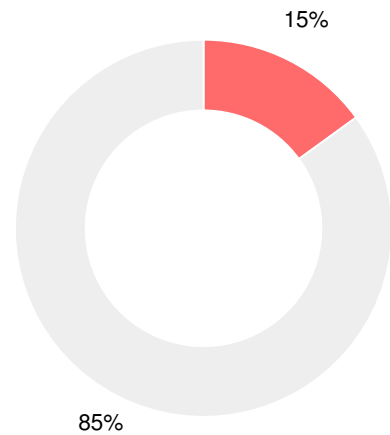

Free/Reduced-Price Lunch (FRL)

- FRL
- Not FRL