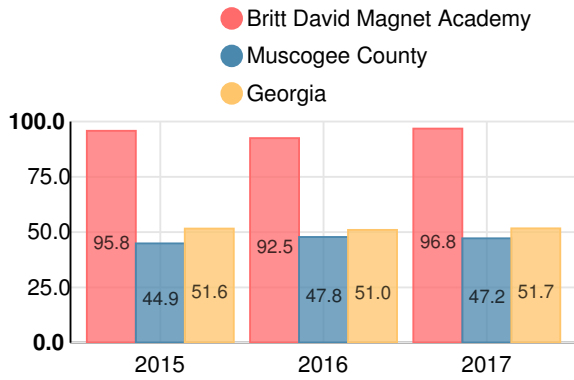

Britt David Magnet Academy

-  5801 Armour Rd, Columbus, GA 31906
-  (706)748-2617
-  Grades: K-5
-  Enrollment: 570 students
-  Greatest Gains (Gold)/Highest Performing (Platinum)

Performance Snapshot

- Britt David Magnet Academy's **overall performance is higher than 99% of schools in the state** and is higher than its district.
- Its students' **academic growth is higher than 93% of schools in the state** and higher than its district.
- **96.8% of its 3rd grade students are reading at or above the grade level target.**
- Britt David Magnet Academy is **Beating the Odds**, meaning that it performs better than similar schools.

Indicator	2017
Achievement	54.0
Progress	39.3
Gap	10.0
Challenge	2.7
CCRPI Score	106.0

English

Percent of students scoring in each performance level on 2017 Georgia Milestones for elementary grades

Mathematics

Percent of students scoring in each performance level on 2017 Georgia Milestones for elementary grades

Science

Percent of students scoring in each performance level on 2017 Georgia Milestones for elementary grades

Social Studies

Percent of students scoring in each performance level on 2017 Georgia Milestones for elementary grades

Reading at or above the Grade Level Target (3rd Grade)

Percent of students in grade 3 achieving Lexile measure equal to or greater than 650