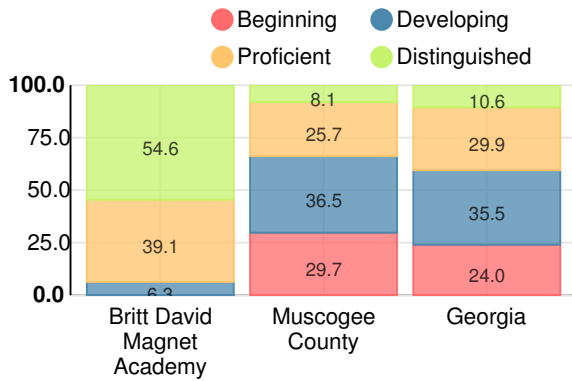

School Climate Star Rating

Financial Efficiency Star Rating

Per Pupil Expenditures

Race/Ethnicity

- Asian/Pacific Islander
- American Indian/Alaskan
- Black
- Hispanic
- Multi-racial
- White

Free/Reduced-Price Lunch (FRL)

- FRL
- Not FRL

Students with Disability (SWD)

- SWD
- Not SWD

English Language Learners (ELL)

- ELL
- Not ELL

Elementary

CCRPI Score

Britt David Magnet Academy

Indicator	2017
Achievement	54.0
Progress	39.3
Gap	10.0
Challenge	2.7
CCRPI Score	106.0

English

Percent of students scoring in each performance level on 2017 Georgia Milestones for elementary grades

Mathematics

Percent of students scoring in each performance level on 2017 Georgia Milestones for elementary grades

Science

Percent of students scoring in each performance level on 2017 Georgia Milestones for elementary grades