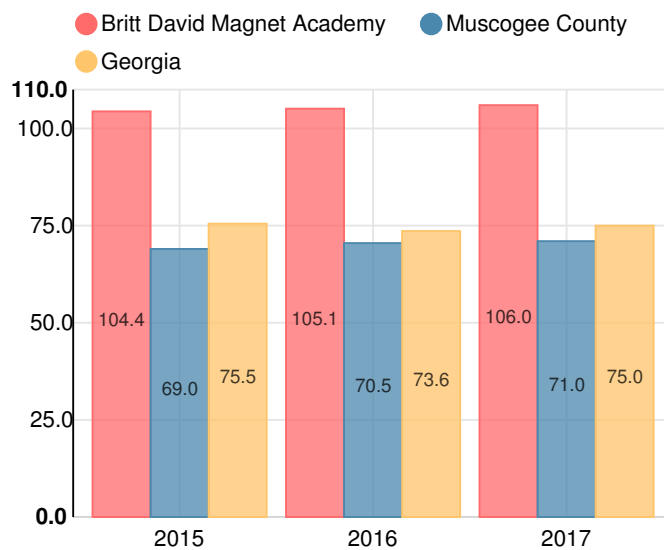

Britt David Magnet Academy

-  5801 Armour Rd, Columbus, GA 31906
-  (706)748-2617
-  Grades: K-5
-  Enrollment: 570 students
-  Greatest Gains (Gold)/Highest Performing (Platinum)

Performance Snapshot

- Britt David Magnet Academy's **overall performance is higher than 99% of schools in the state** and is higher than its district.
- Its students' **academic growth is higher than 93% of schools in the state** and higher than its district.
- **96.8% of its 3rd grade students are reading at or above the grade level target.**
- Britt David Magnet Academy is **Beating the Odds**, meaning that it performs better than similar schools.

School Wide

A

106

Year	Britt David Magnet Academy
2017	A
2016	A
2015	A
2014	A
2013	A

Grade conversion	
A	90 - 100
B	80 - 89.9
C	70 - 79.9
D	60 - 69.9
F	0 - 59.9

CCRPI Single Score

Student Mobility Rate

2.1%

School Climate Star Rating

Financial Efficiency Star Rating

Per Pupil Expenditures

Race/Ethnicity

- Asian/Pacific Islander
- American Indian/Alaskan
- Black
- Hispanic
- Multi-racial
- White

Free/Reduced-Price Lunch (FRL)