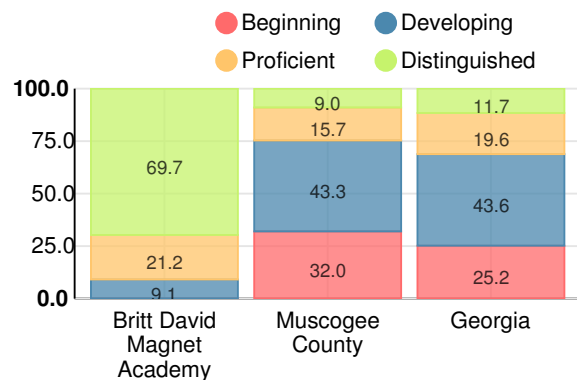

School Climate Star Rating

Financial Efficiency Star Rating

Per Pupil Expenditures

Race/Ethnicity

- Asian/Pacific Islander
- American Indian/Alaskan
- Black
- Hispanic
- Multi-racial
- White

Free/Reduced-Price Lunch (FRL)

Indicator	2017
Achievement	54.0
Progress	39.3
Gap	10.0
Challenge	2.7
CCRPI Score	106.0

English

Percent of students scoring in each performance level on 2017 Georgia Milestones for elementary grades

Mathematics

Percent of students scoring in each performance level on 2017 Georgia Milestones for elementary grades

Science

Percent of students scoring in each performance level on 2017 Georgia Milestones for elementary grades

Social Studies

Percent of students scoring in each performance level on 2017 Georgia Milestones for elementary grades

Reading at or above the Grade Level Target (3rd Grade)

Percent of students in grade 3 achieving Lexile measure equal to or greater than 650