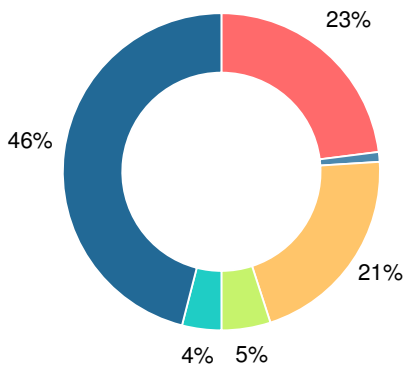

School Climate Star Rating

Financial Efficiency Star Rating

Per Pupil Expenditures

Race/Ethnicity

- Asian/Pacific Islander
- American Indian/Alaskan
- Black
- Hispanic
- Multi-racial
- White

Free/Reduced-Price Lunch (FRL)