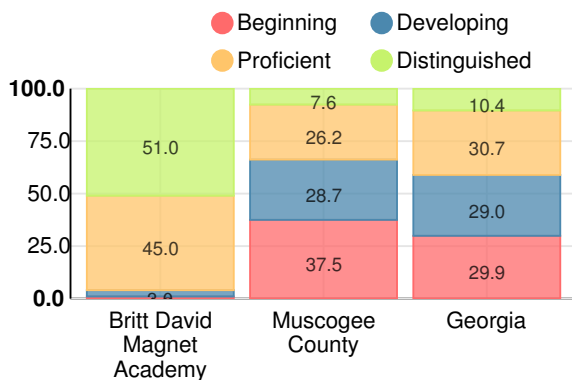

School Climate Star Rating

Financial Efficiency Star Rating

Per Pupil Expenditures

Race/Ethnicity

- Asian/Pacific Islander
- American Indian/Alaskan
- Black
- Hispanic
- Multi-racial
- White

Free/Reduced-Price Lunch (FRL)

- FRL
- Not FRL

Students with Disability (SWD)

- SWD
- Not SWD

English Language Learners (ELL)

- ELL
- Not ELL

Elementary

CCRPI Score

Britt David Magnet Academy

Indicator	2017
Achievement	54.0
Progress	39.3
Gap	10.0
Challenge	2.7
CCRPI Score	106.0

English

Percent of students scoring in each performance level on 2017 Georgia Milestones for elementary grades

Mathematics

Percent of students scoring in each performance level on 2017 Georgia Milestones for elementary grades

Science

Percent of students scoring in each performance level on 2017 Georgia Milestones for elementary grades