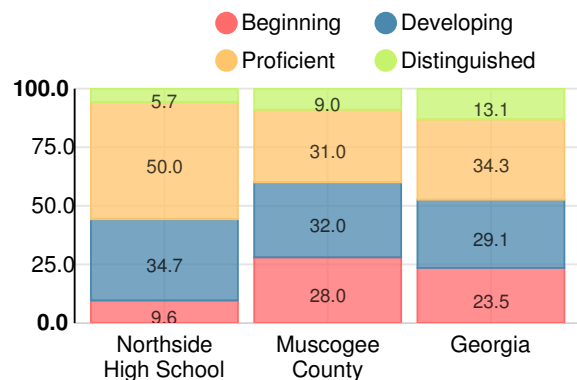

Financial Efficiency Star Rating

Per Pupil Expenditures

Race/Ethnicity

Free/Reduced-Price Lunch (FRL)

Students with Disability (SWD)

English Language Learners (ELL)

High School

CCRPI Score

Northside High School

Indicator	2017
Achievement	38.7
Progress	38.3
Gap	8.3
Challenge	4.0
CCRPI Score	89.3

American Literature & Composition

Percent of students scoring in each performance level on 2017 Georgia Milestones

Coordinate Algebra/Algebra I

Percent of students scoring in each performance level on 2017 Georgia Milestones

Biology

Percent of students scoring in each performance level on 2017 Georgia Milestones

US History

Percent of students scoring in each performance level on 2017 Georgia Milestones

College Readiness

Percent of high school graduates who are college ready

Accelerated Course Taking

Percent of high school graduates earning high school credit for accelerated enrollment