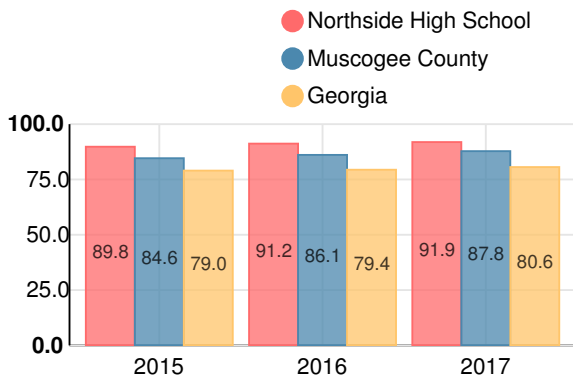

Coordinate Algebra/Algebra I

Percent of students scoring in each performance level on 2017 Georgia Milestones

Biology

Percent of students scoring in each performance level on 2017 Georgia Milestones

US History

Percent of students scoring in each performance level on 2017 Georgia Milestones

College Readiness

Percent of high school graduates who are college ready

Accelerated Course Taking

Percent of high school graduates earning high school credit for accelerated enrollment

Four-Year Graduation Rate

College Enrollment Rate