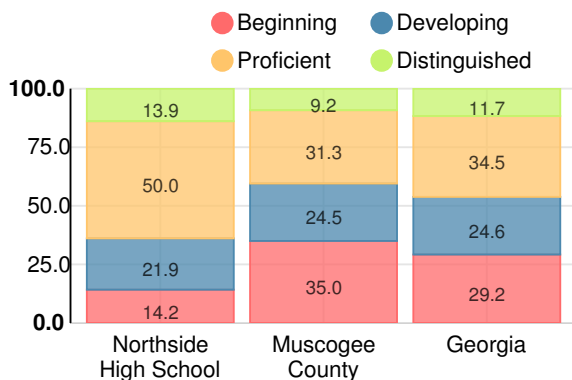

Financial Efficiency Star Rating

Per Pupil Expenditures

Race/Ethnicity

Free/Reduced-Price Lunch (FRL)

Students with Disability (SWD)

English Language Learners (ELL)

High School

CCRPI Score

Northside High School

Indicator	2017
Achievement	38.7
Progress	38.3
Gap	8.3
Challenge	4.0
CCRPI Score	89.3

American Literature & Composition

Percent of students scoring in each performance level on 2017 Georgia Milestones

Coordinate Algebra/Algebra I

Percent of students scoring in each performance level on 2017 Georgia Milestones

Biology

Percent of students scoring in each performance level on 2017 Georgia Milestones

US History