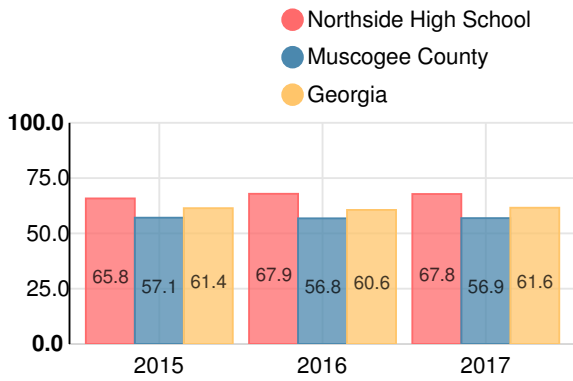

College Readiness

Percent of high school graduates who are college ready