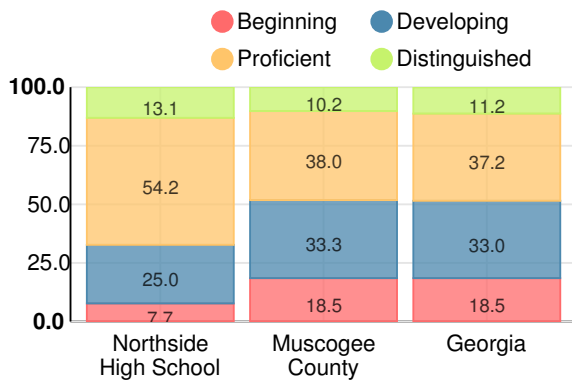

School Wide

B
89.3

Year	Northside High School
2017	B
2016	B
2015	A
2014	B
2013	C

Grade conversion	
A	90 - 100
B	80 - 89.9
C	70 - 79.9
D	60 - 69.9
F	0 - 59.9

CCRPI Single Score

Student Mobility Rate

11.9%

School Climate Star Rating

Financial Efficiency Star Rating

Per Pupil Expenditures

Race/Ethnicity

Free/Reduced-Price Lunch (FRL)

Students with Disability (SWD)

English Language Learners (ELL)

High School

CCRPI Score

Northside High School

Indicator	2017
Achievement	38.7
Progress	38.3
Gap	8.3
Challenge	4.0
CCRPI Score	89.3

American Literature & Composition

Percent of students scoring in each performance level on 2017 Georgia Milestones

Coordinate Algebra/Algebra I

Percent of students scoring in each performance level on 2017 Georgia Milestones

Biology

Percent of students scoring in each performance level on 2017 Georgia Milestones

US History