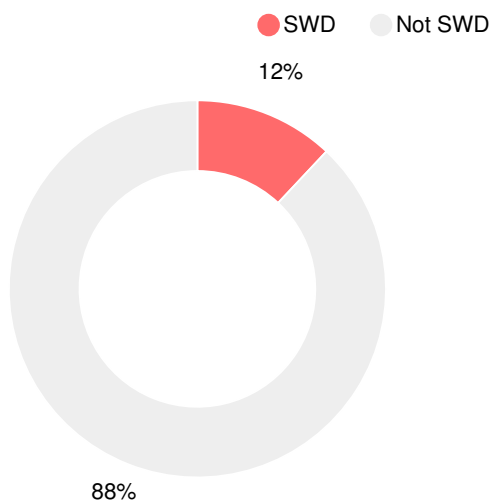

Financial Efficiency Star Rating

Per Pupil Expenditures

Race/Ethnicity

Free/Reduced-Price Lunch (FRL)

Students with Disability (SWD)

English Language Learners (ELL)

High School

CCRPI Score

Northside High School

Indicator	2017
Achievement	38.7
Progress	38.3
Gap	8.3
Challenge	4.0
CCRPI Score	89.3

American Literature & Composition

Percent of students scoring in each performance level on 2017 Georgia Milestones