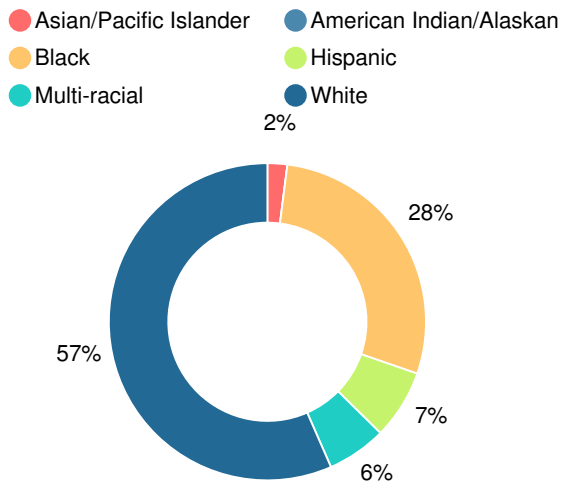

Financial Efficiency Star Rating

Per Pupil Expenditures

Race/Ethnicity

Free/Reduced-Price Lunch (FRL)

Students with Disability (SWD)

English Language Learners (ELL)

High School

CCRPI Score