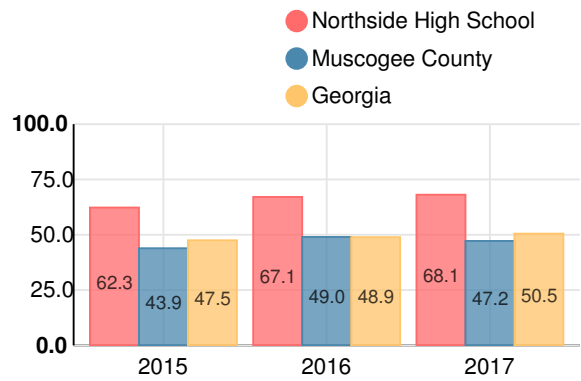

Coordinate Algebra/Algebra I

Percent of students scoring in each performance level on 2017 Georgia Milestones

Biology

Percent of students scoring in each performance level on 2017 Georgia Milestones

US History

Percent of students scoring in each performance level on 2017 Georgia Milestones

College Readiness

Percent of high school graduates who are college ready

Accelerated Course Taking

Percent of high school graduates earning high school credit for accelerated enrollment

Four-Year Graduation Rate

College Enrollment Rate