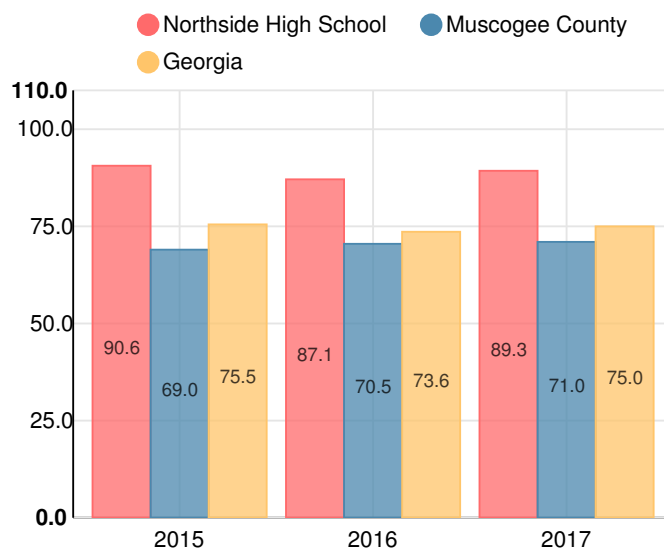

Northside High School

2002 American Way, Columbus, GA 31909

(706)748-2920

Grades: 9-12

Enrollment: 1404 students

Performance Snapshot

- Northside High School's **overall performance is higher than 88% of schools in the state** and is higher than its district.
- Its students' **academic growth is higher than 86% of schools in the state** and higher than its district.
- **Its four-year graduation rate is 91.9%**, which is higher than **77% of high schools in the state** and higher than its district.
- **67.8% of graduates are college ready.**
- Northside High School is **Beating the Odds**, meaning that it performs better than similar schools.

School Wide

B
89.3

Year	Northside High School
2017	B
2016	B
2015	A
2014	B
2013	C

Grade conversion	
A	90 - 100
B	80 - 89.9
C	70 - 79.9
D	60 - 69.9
F	0 - 59.9

CCRPI Single Score