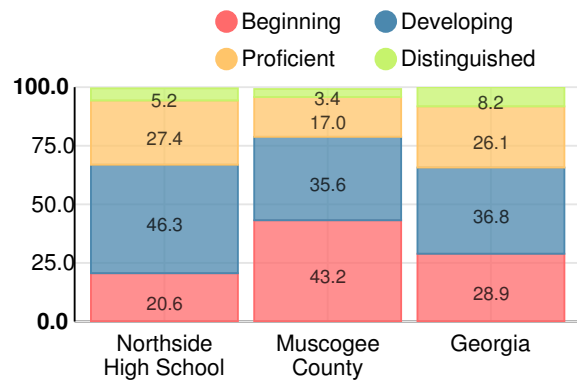

Financial Efficiency Star Rating

Per Pupil Expenditures

Race/Ethnicity

Free/Reduced-Price Lunch (FRL)

Students with Disability (SWD)

English Language Learners (ELL)

High School

CCRPI Score

Northside High School

Indicator	2017
Achievement	38.7
Progress	38.3
Gap	8.3
Challenge	4.0
CCRPI Score	89.3

American Literature & Composition

Percent of students scoring in each performance level on 2017 Georgia Milestones

Coordinate Algebra/Algebra I

Percent of students scoring in each performance level on 2017 Georgia Milestones

Biology

Percent of students scoring in each performance level on 2017 Georgia Milestones

US History