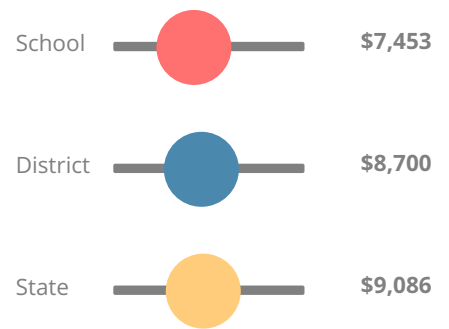

School Wide

B
89.3

Year	Northside High School
2017	B
2016	B
2015	A
2014	B
2013	C

Grade conversion	
A	90 - 100
B	80 - 89.9
C	70 - 79.9
D	60 - 69.9
F	0 - 59.9

CCRPI Single Score

Student Mobility Rate

11.9%

School Climate Star Rating

Financial Efficiency Star Rating

Per Pupil Expenditures

Race/Ethnicity

Free/Reduced-Price Lunch (FRL)

Students with Disability (SWD)

English Language Learners (ELL)

High School

CCRPI Score