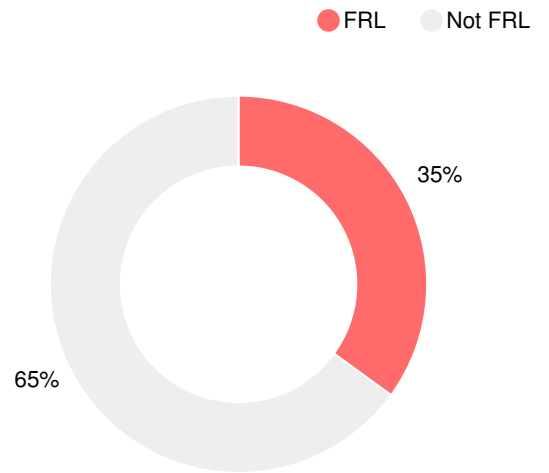

Financial Efficiency Star Rating

Per Pupil Expenditures

Race/Ethnicity

Free/Reduced-Price Lunch (FRL)

Students with Disability (SWD)

English Language Learners (ELL)

High School

CCRPI Score

Northside High School

Indicator	2017
Achievement	38.7
Progress	38.3
Gap	8.3
Challenge	4.0
CCRPI Score	89.3

American Literature & Composition

Percent of students scoring in each performance level on 2017 Georgia Milestones