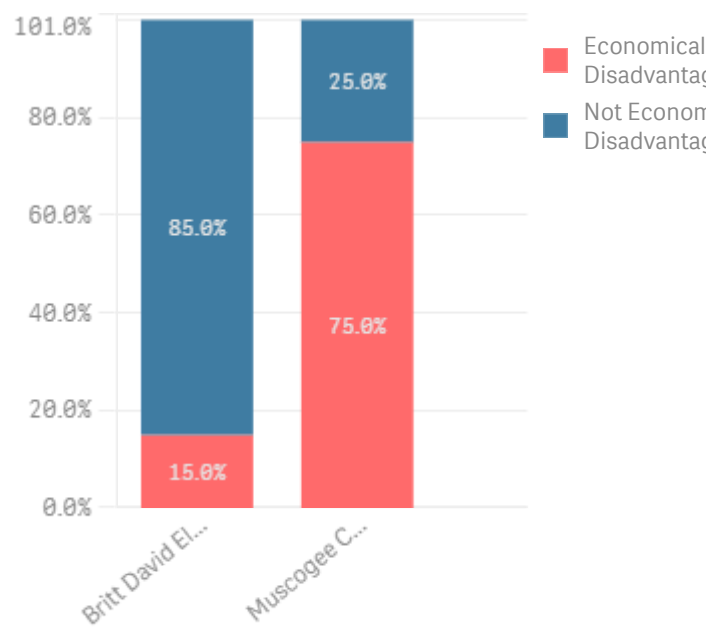

Economic Status ?