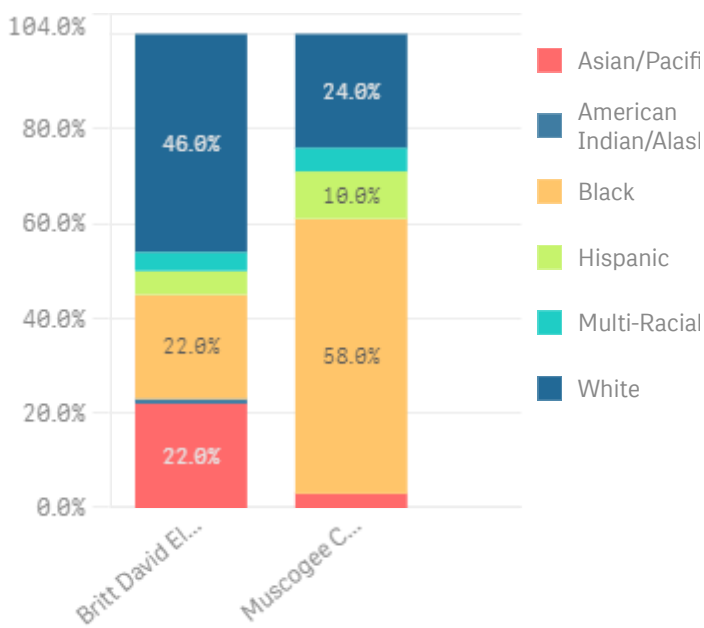

## CCRPI Single Score

Britt David Elementary Computer Magnet Academy	Muscogee County
<b>Student Mobility Rate</b> <span style="font-size: 2em;">4.30 %</span>	<b>Student Mobility Rate</b> <span style="font-size: 2em;">19.20 %</span>

### Per Pupil Expenditures ?

### Race/Ethnicity ?