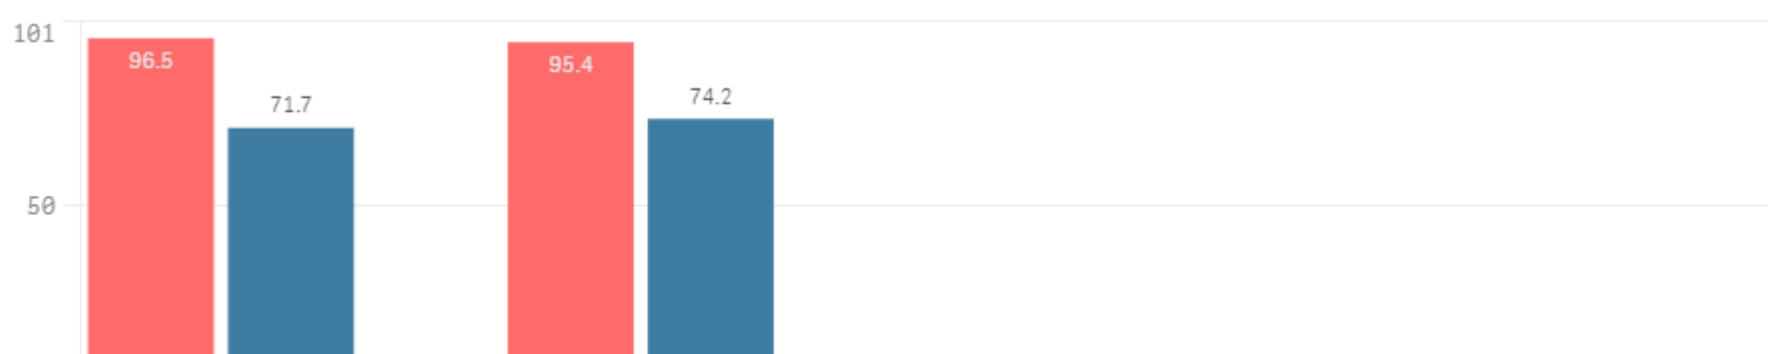

Britt David Elementary Computer Magnet Academy (2019-20)

5801 Armour Road, Columbus, GA 31906

[District Website](#)

(706)748-2617

Grades : K-5

Enrollment : 566 students

Performance Snapshot

- Britt David Elementary Computer Magnet Academy's [assessment data](#) is not available for 2020 due COVID-19 disruptions

Note: For information on educator qualifications and other federal reporting requirements, [click here](#). Discipline data are available in the [K-12 Student Discipline Dashboard](#).

Current School Letter Grade

Britt David Elementary Computer Magnet Academy	Muscogee County
Score N/A	Score N/A

Letter Grade History

	Britt David Elementary Computer Magnet Academy	Muscogee County
2020	N/A	N/A
2019	A	C
2018	A	C

CCRPI Single Score