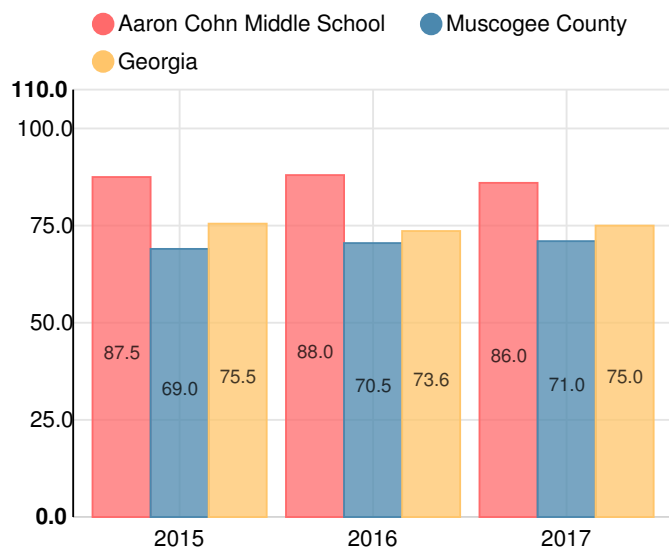

Aaron Cohn Middle School

 7352 Garrett Rd, Midland, GA 31820

 (706)569-3801

 Grades: 6-8

 Enrollment: 559 students

 Greatest Gains (Platinum)

Performance Snapshot

- Aaron Cohn Middle School's **overall performance is higher than 81% of schools in the state** and is higher than its district.
- Its students' **academic growth is higher than 99% of schools in the state** and higher than its district.
- **83.5% of its 8th grade students are reading at or above the grade level target.**
- Aaron Cohn Middle School is **Beating the Odds**, meaning that it performs better than similar schools.

School Wide

B
86

Year	Aaron Cohn Middle School
2017	B
2016	B
2015	B
2014	B

Grade conversion	
A	90 - 100
B	80 - 89.9
C	70 - 79.9
D	60 - 69.9
F	0 - 59.9

CCRPI Single Score

Student Mobility Rate

16.4%

School Climate Star Rating