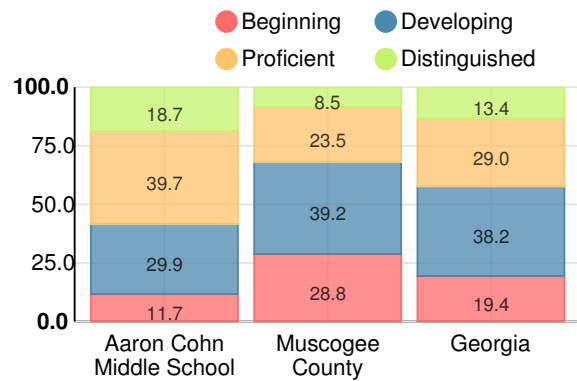

Financial Efficiency Star Rating

Per Pupil Expenditures

Race/Ethnicity

Free/Reduced-Price Lunch (FRL)

Students with Disability (SWD)

English Language Learners (ELL)

Middle School

CCRPI Score

Aaron Cohn Middle School

Indicator	2017
Achievement	36.9
Progress	40.0
Gap	6.7
Challenge	2.4
CCRPI Score	86.0

English

Percent of students scoring in each performance level on 2017 Georgia Milestones for middle school grades

Mathematics

Percent of students scoring in each performance level on 2017 Georgia Milestones for middle school grades

Science

Percent of students scoring in each performance level on 2017 Georgia Milestones for middle school grades