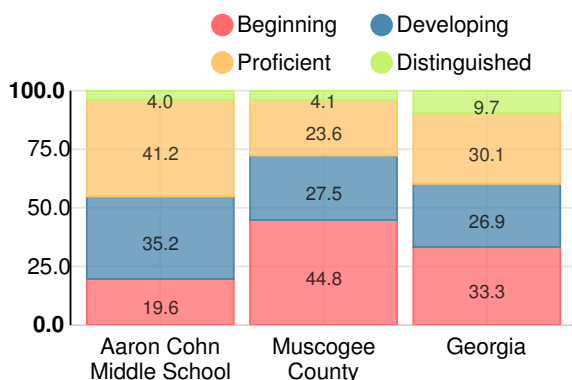

Financial Efficiency Star Rating

Per Pupil Expenditures

Race/Ethnicity

Free/Reduced-Price Lunch (FRL)

Students with Disability (SWD)

English Language Learners (ELL)

Middle School

CCRPI Score

Aaron Cohn Middle School

Indicator	2017
Achievement	36.9
Progress	40.0
Gap	6.7
Challenge	2.4
CCRPI Score	86.0

English

Percent of students scoring in each performance level on 2017 Georgia Milestones for middle school grades

Mathematics

Percent of students scoring in each performance level on 2017 Georgia Milestones for middle school grades

Science

Percent of students scoring in each performance level on 2017 Georgia Milestones for middle school grades