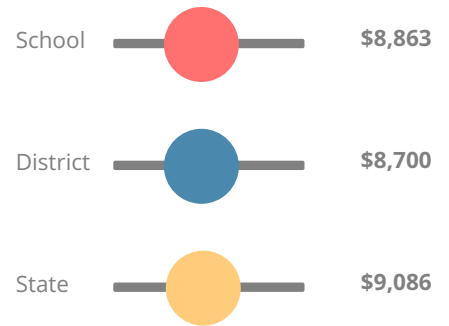

School Wide

B
86

Year	Aaron Cohn Middle School
2017	B
2016	B
2015	B
2014	B

Grade conversion	
A	90 - 100
B	80 - 89.9
C	70 - 79.9
D	60 - 69.9
F	0 - 59.9

CCRPI Single Score

Student Mobility Rate

16.4%

School Climate Star Rating

Financial Efficiency Star Rating

Per Pupil Expenditures

Race/Ethnicity

Free/Reduced-Price Lunch (FRL)

Students with Disability (SWD)

English Language Learners (ELL)

Middle School

CCRPI Score