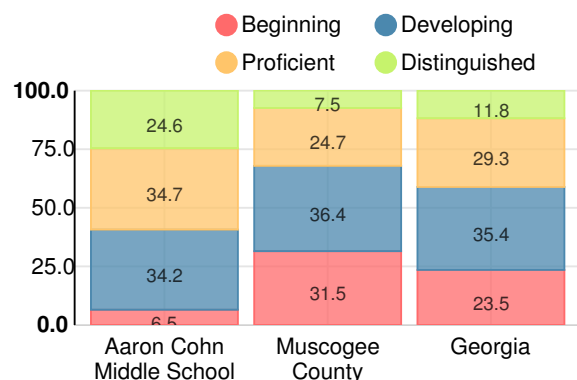

Financial Efficiency Star Rating

Per Pupil Expenditures

Race/Ethnicity

Free/Reduced-Price Lunch (FRL)

Students with Disability (SWD)

English Language Learners (ELL)

Middle School

CCRPI Score

Aaron Cohn Middle School

Indicator	2017
Achievement	36.9
Progress	40.0
Gap	6.7
Challenge	2.4
CCRPI Score	86.0

English

Percent of students scoring in each performance level on 2017 Georgia Milestones for middle school grades

Mathematics

Percent of students scoring in each performance level on 2017 Georgia Milestones for middle school grades

Science

Percent of students scoring in each performance level on 2017 Georgia Milestones for middle school grades

Social Studies

Percent of students scoring in each performance level on 2017 Georgia Milestones for middle school grades

Reading at or above the Grade Level Target (8th Grade)

Percent of students in grade 8 achieving Lexile measure greater than 1050