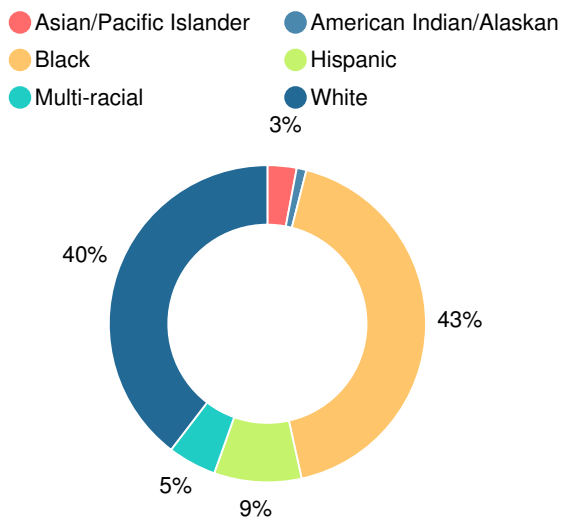

Financial Efficiency Star Rating

Per Pupil Expenditures

Race/Ethnicity

Free/Reduced-Price Lunch (FRL)

Students with Disability (SWD)

English Language Learners (ELL)

Middle School

CCRPI Score