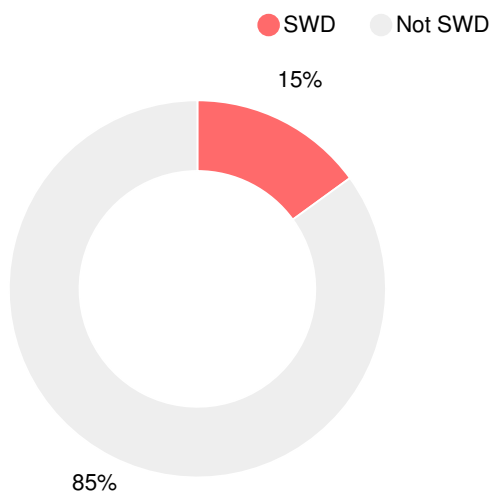

Financial Efficiency Star Rating

Per Pupil Expenditures

Race/Ethnicity

Free/Reduced-Price Lunch (FRL)

Students with Disability (SWD)

English Language Learners (ELL)

Middle School

CCRPI Score