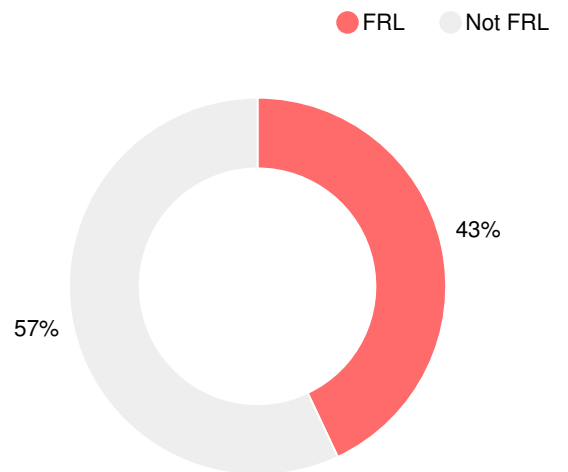

Financial Efficiency Star Rating

Per Pupil Expenditures

Race/Ethnicity

Free/Reduced-Price Lunch (FRL)

Students with Disability (SWD)

English Language Learners (ELL)

Middle School

CCRPI Score

Aaron Cohn Middle School

Indicator	2017
Achievement	36.9
Progress	40.0
Gap	6.7
Challenge	2.4
CCRPI Score	86.0

English

Percent of students scoring in each performance level on 2017 Georgia Milestones for middle school grades