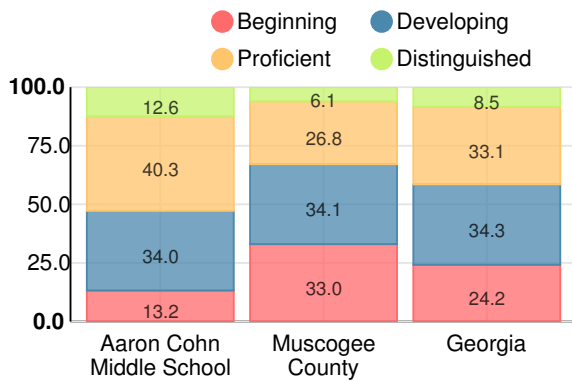

School Wide

B
86

Year	Aaron Cohn Middle School
2017	B
2016	B
2015	B
2014	B

Grade conversion	
A	90 - 100
B	80 - 89.9
C	70 - 79.9
D	60 - 69.9
F	0 - 59.9

CCRPI Single Score

Student Mobility Rate

16.4%

School Climate Star Rating

Financial Efficiency Star Rating

Per Pupil Expenditures

Race/Ethnicity

Free/Reduced-Price Lunch (FRL)

Students with Disability (SWD)

English Language Learners (ELL)

Middle School

CCRPI Score

Aaron Cohn Middle School

Indicator	2017
Achievement	36.9
Progress	40.0
Gap	6.7
Challenge	2.4
CCRPI Score	86.0

English

Percent of students scoring in each performance level on 2017 Georgia Milestones for middle school grades

Mathematics

Percent of students scoring in each performance level on 2017 Georgia Milestones for middle school grades

Science

Percent of students scoring in each performance level on 2017 Georgia Milestones for middle school grades