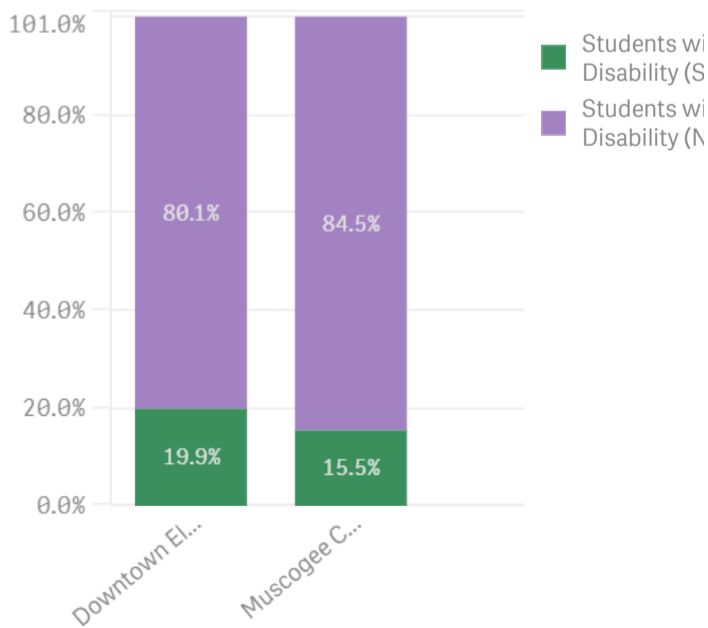

Per Pupil Expenditures ?

School	\$13,349
District	\$10,150
State	\$10,401

Race/Ethnicity

Economic Status

Students with Disability (SWD)

English Language Learner (ELL)

Compare to Other Schools/Districts:

To compare this school with other school(s) or district(s), search in this box.
 To view another schools report, use the search box at the top of the screen.
 To hide certain schools, districts, or the states data from a graph, click on the circle next to its name in the graphs key.