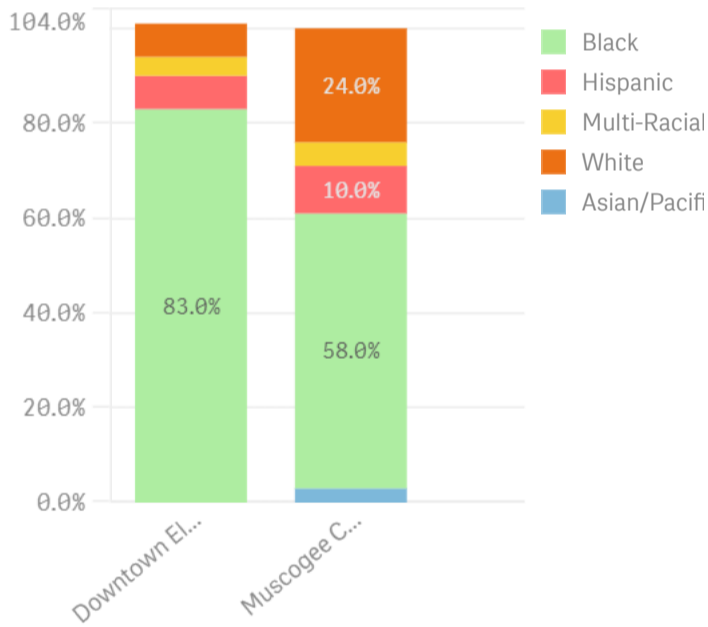

Downtown ...

Muscogee ...

Downtown ...

Muscogee ...

Downtown ...

Muscogee ...

Downtown Elementary Magnet Academy	Muscogee County
Student Mobility Rate 20.30 %	Student Mobility Rate 19.20 %

Per Pupil Expenditures ?

School	$13,349
District	$10,150
State	$10,401

Race/Ethnicity