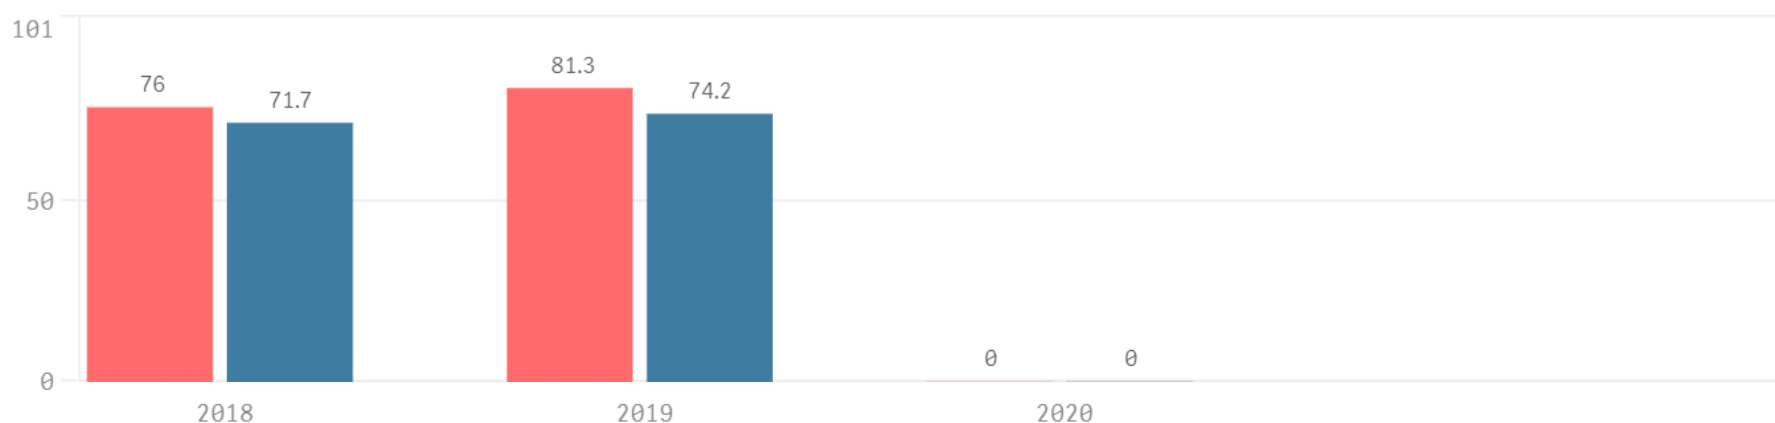

Downtown Elementary Magnet Academy (2019-20)

📍 1400 1st Ave, Columbus, GA 31901

🌐 [District Website](#)

☎ (706)748-2702

📖 Grades : K-5

👥 Enrollment : 330 students

Performance Snapshot

- Downtown Elementary Magnet Academy's [assessment data](#) is not available for 2020 due to COVID-19 disruptions

Note: For information on educator qualifications and other federal reporting requirements, [click here](#). Discipline data are available in the [K-12 Student Discipline Dashboard](#).

Current School Letter Grade

Downtown Elementary Magnet Academy	Muscogee County
Score N/A	Score N/A

Letter Grade History

Year	SchoolName	
	Downtown Elementary Magnet Academy	Muscogee County
2020	N/A	N/A
2019	B	C
2018	C	C

CCRPI Single Score