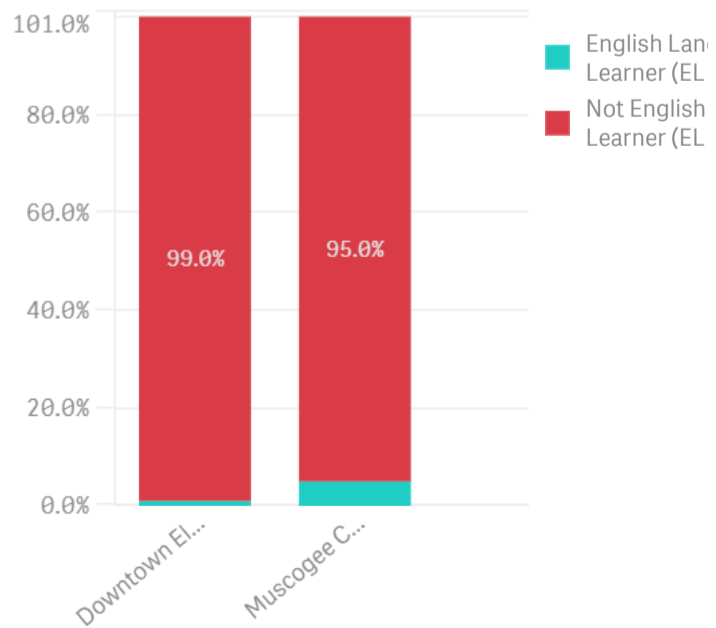

Per Pupil Expenditures ?

School	\$13,349
District	\$10,150
State	\$10,401

Race/Ethnicity

Economic Status

Students with Disability (SWD)

English Language Learner (ELL)

Compare to Other Schools/Districts:

To compare this school with other school(s) or district(s), search in this box.
 To view another schools report, use the search box at the top of the screen.
 To hide certain schools, districts, or the states data from a graph, click on the circle next to its name in the graphs key.