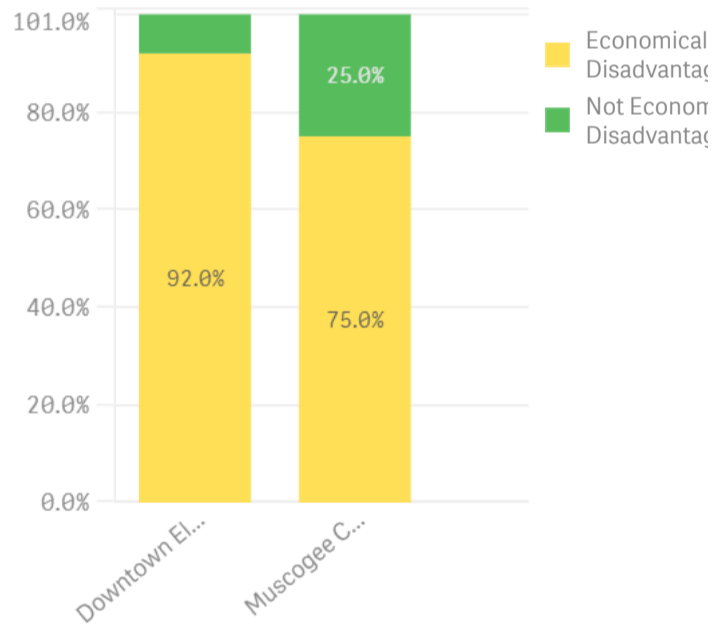

Downtown ...

Muscogee ...

Downtown ...

Muscogee ...

Downtown ...

Muscogee ...

Downtown Elementary Magnet Academy	Muscogee County
<p>Student Mobility Rate</p> <p>20.30 %</p>	<p>Student Mobility Rate</p> <p>19.20 %</p>

Per Pupil Expenditures ?

School	\$13,349
District	\$10,150
State	\$10,401

Race/Ethnicity

Economic Status

Students with Disability (SWD)

English Language Learner (ELL)

Compare to Other Schools/Districts:

To compare this school with other school(s) or district(s), search in this box.
 To view another schools report, use the search box at the top of the screen.
 To hide certain schools, districts, or the states data from a graph, click on the circle next to its name in the graphs key.