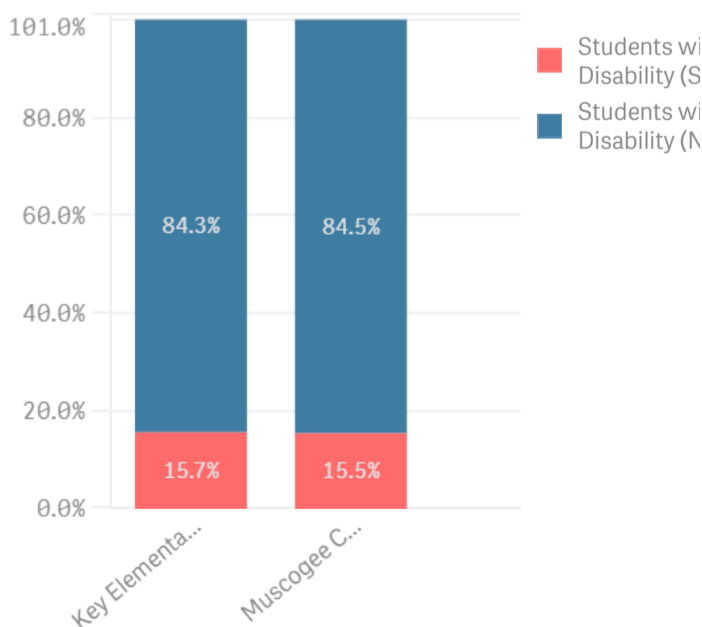

School	\$11,178
District	\$10,150
State	\$10,401

Race/Ethnicity ?

Economic Status ?

Students with Disability (SWD) ?

English Language Learner (ELL) ?

Compare to Other Schools/Districts:

To compare this school with other school(s) or district(s), search in this box.
 To view another schools report, use the search box at the top of the screen.
 To hide certain schools, districts, or the states data from a graph, click on the circle next to its name in the graphs key.