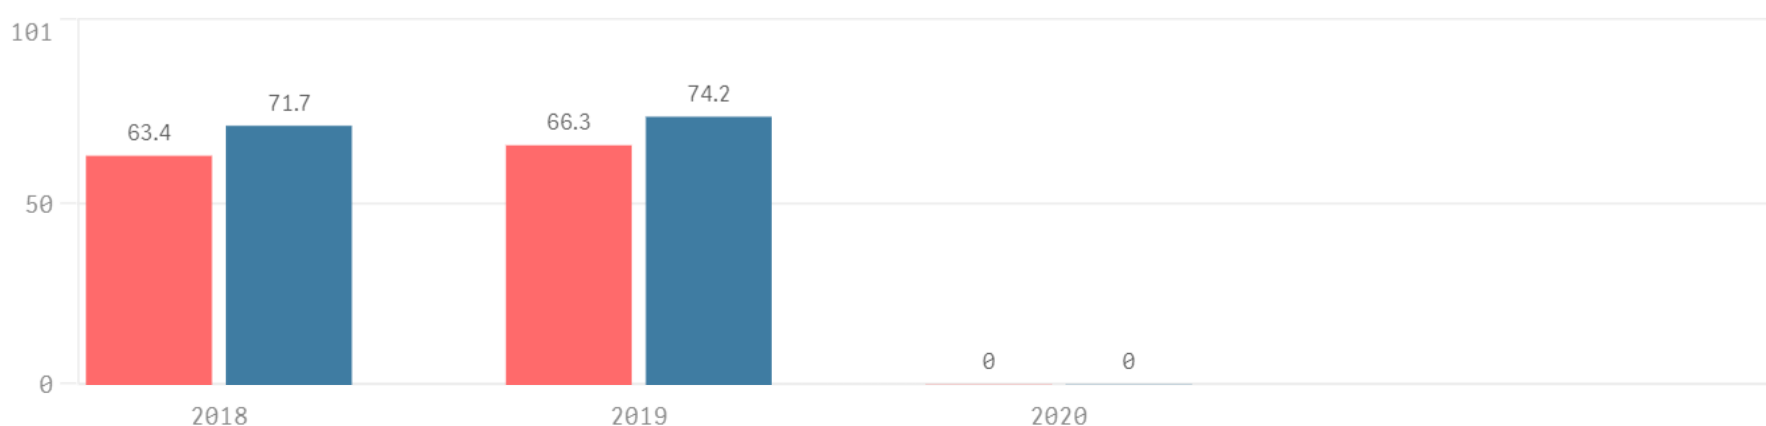

Current School Letter Grade

Key Elementary School	Muscogee County
Score N/A	Score N/A

Letter Grade History

Year	SchoolName	Key Elementary School	Muscogee County
2020	N/A	N/A	N/A
2019	D	C	C
2018	D	C	C

CCRPI Single Score