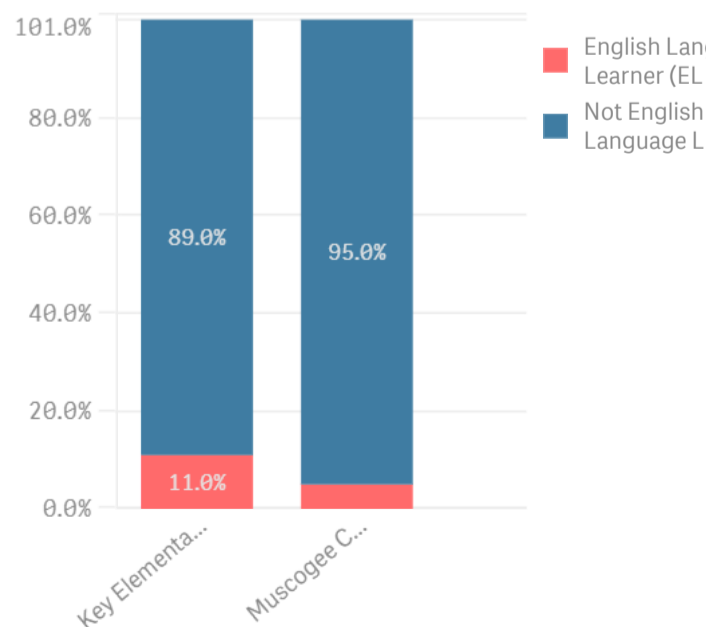

Key Elemen...

Muscogee ...

Key Elemen...

Muscogee ...

Key Elemen...

Muscogee ...

Key Elementary School	Muscogee County
Student Mobility Rate <h1>31.30 %</h1>	Student Mobility Rate <h1>19.20 %</h1>

Per Pupil Expenditures ?

School	\$11,178
District	\$10,150
State	\$10,401

Race/Ethnicity ?

Economic Status ?

Students with Disability (SWD) ?

English Language Learner (ELL) ?

Compare to Other Schools/Districts:

To compare this school with other school(s) or district(s), search in this box.
 To view another schools report, use the search box at the top of the screen.
 To hide certain schools, districts, or the states data from a graph, click on the circle next to its name in the graphs key.