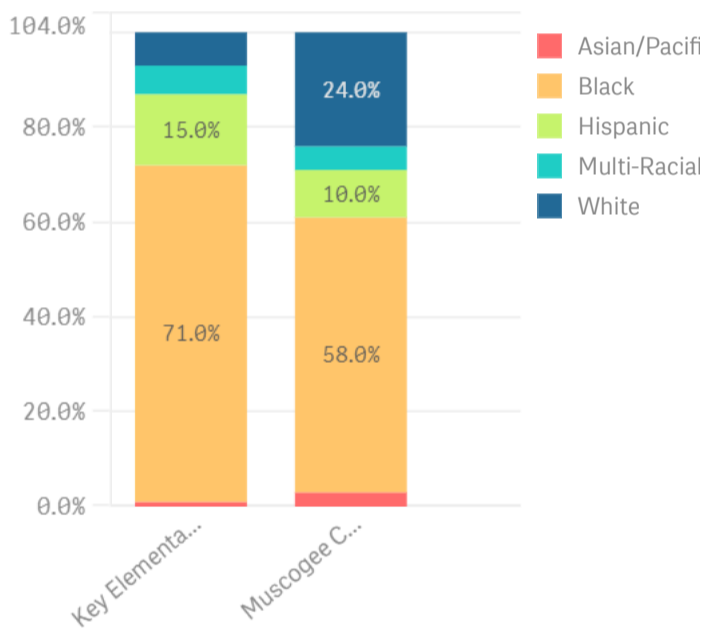

Key Elemen...

Muscogee ...

Key Elemen...

Muscogee ...

Key Elemen...

Muscogee ...

Key Elementary School	Muscogee County
Student Mobility Rate 31.30 %	Student Mobility Rate 19.20 %

Per Pupil Expenditures ?

School	$11,178
District	$10,150
State	$10,401

Race/Ethnicity ?