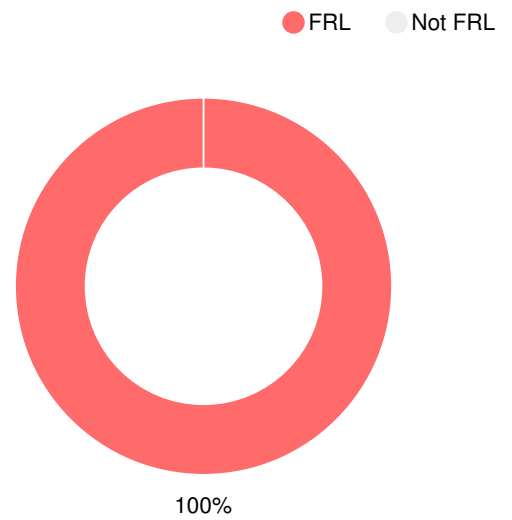

Financial Efficiency Star Rating

Per Pupil Expenditures

Race/Ethnicity

Free/Reduced-Price Lunch (FRL)

Students with Disability (SWD)

English Language Learners (ELL)

Middle School

CCRPI Score

Eddy Middle School

Indicator	2017
Achievement	18.8
Progress	34.2
Gap	5.0
Challenge	1.0
CCRPI Score	59.0

English

Percent of students scoring in each performance level on 2017 Georgia Milestones for middle school grades