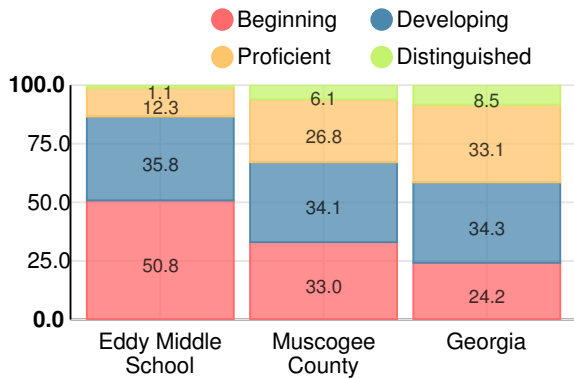

Eddy Middle School

 2100 S Lumpkin Rd, Columbus, GA 31903

 (706)683-8782

 Grades: 6-8

 Enrollment: 417 students

Performance Snapshot

- Eddy Middle School's **overall performance is higher than 12% of schools in the state** and is lower than its district.
- Its students' **academic growth is higher than 41% of schools in the state** and similar to its district.
- 48.8% of its 8th grade students are reading at or above the grade level target.**
- Eddy Middle School is **Beating the Odds**, meaning that it performs better than similar schools.

School Wide

F
59

Year	Eddy Middle School
2017	F
2016	F
2015	F
2014	F
2013	D

Grade conversion	
A	90 - 100
B	80 - 89.9
C	70 - 79.9
D	60 - 69.9
F	0 - 59.9

CCRPI Single Score

Student Mobility Rate

30.7%

School Climate Star Rating

Financial Efficiency Star Rating

Per Pupil Expenditures

Race/Ethnicity

Free/Reduced-Price Lunch (FRL)

Students with Disability (SWD)

English Language Learners (ELL)

Middle School

CCRPI Score

Eddy Middle School

Indicator	2017
Achievement	18.8
Progress	34.2
Gap	5.0
Challenge	1.0
CCRPI Score	59.0

English

Percent of students scoring in each performance level on 2017 Georgia Milestones for middle school grades