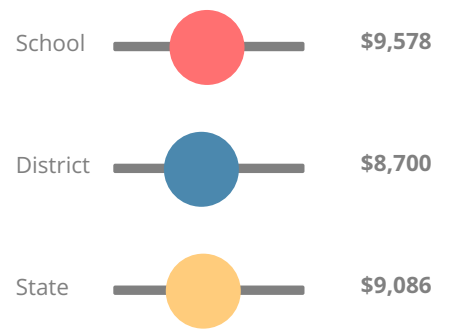

School Wide

F
59

Year	Eddy Middle School
2017	F
2016	F
2015	F
2014	F
2013	D

Grade conversion	
A	90 - 100
B	80 - 89.9
C	70 - 79.9
D	60 - 69.9
F	0 - 59.9

CCRPI Single Score

Student Mobility Rate

30.7%

School Climate Star Rating

Financial Efficiency Star Rating

Per Pupil Expenditures

Race/Ethnicity

Free/Reduced-Price Lunch (FRL)

Students with Disability (SWD)

English Language Learners (ELL)

Middle School

CCRPI Score