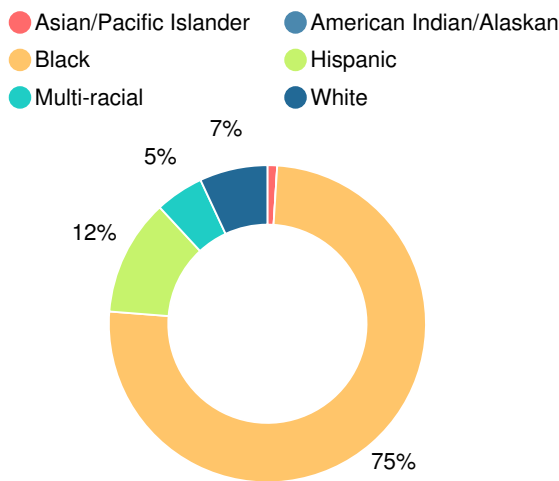

Financial Efficiency Star Rating

Per Pupil Expenditures

Race/Ethnicity

Free/Reduced-Price Lunch (FRL)

Students with Disability (SWD)

English Language Learners (ELL)

Middle School

CCRPI Score