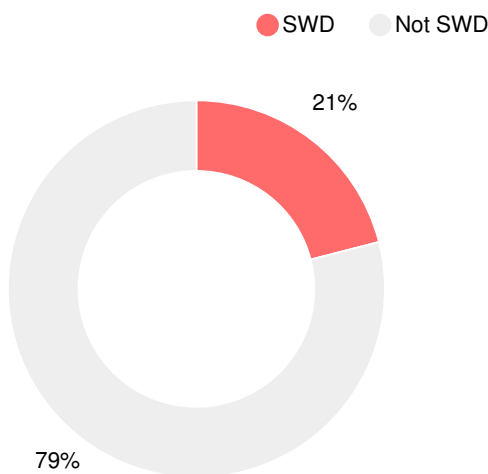

Financial Efficiency Star Rating

Per Pupil Expenditures

Race/Ethnicity

Free/Reduced-Price Lunch (FRL)

Students with Disability (SWD)

English Language Learners (ELL)

Middle School

CCRPI Score

Eddy Middle School

Indicator	2017
Achievement	18.8
Progress	34.2
Gap	5.0
Challenge	1.0
CCRPI Score	59.0

English

Percent of students scoring in each performance level on 2017 Georgia Milestones for middle school grades