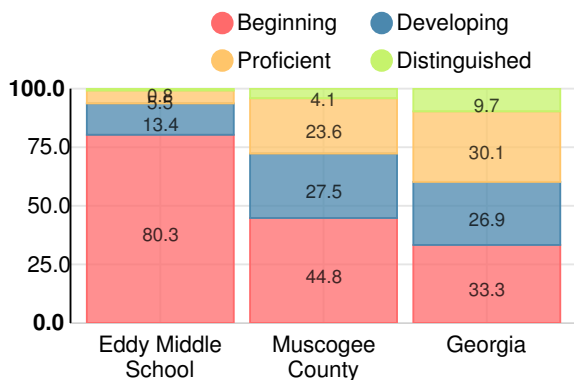

Eddy Middle School

 2100 S Lumpkin Rd, Columbus, GA 31903

 (706)683-8782

 Grades: 6-8

 Enrollment: 417 students

Performance Snapshot

- Eddy Middle School's **overall performance is higher than 12% of schools in the state** and is lower than its district.
- Its students' **academic growth is higher than 41% of schools in the state** and similar to its district.
- 48.8% of its 8th grade students are reading at or above the grade level target.**
- Eddy Middle School is **Beating the Odds**, meaning that it performs better than similar schools.

Financial Efficiency Star Rating

Per Pupil Expenditures

Race/Ethnicity

Free/Reduced-Price Lunch (FRL)

Students with Disability (SWD)

English Language Learners (ELL)

Middle School

CCRPI Score

Eddy Middle School

Indicator	2017
Achievement	18.8
Progress	34.2
Gap	5.0
Challenge	1.0
CCRPI Score	59.0

English

Percent of students scoring in each performance level on 2017 Georgia Milestones for middle school grades

Mathematics

Percent of students scoring in each performance level on 2017 Georgia Milestones for middle school grades

Science

Percent of students scoring in each performance level on 2017 Georgia Milestones for middle school grades