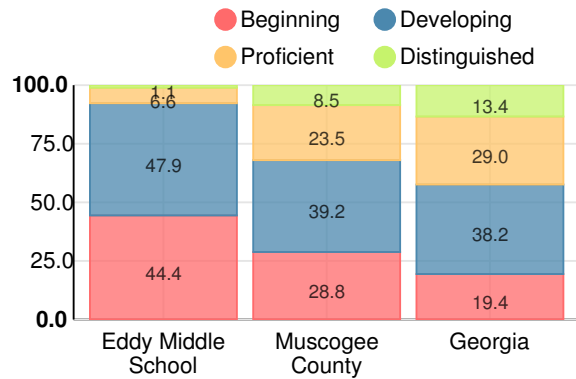

Eddy Middle School

 2100 S Lumpkin Rd, Columbus, GA 31903

 (706)683-8782

 Grades: 6-8

 Enrollment: 417 students

Performance Snapshot

- Eddy Middle School's **overall performance is higher than 12% of schools in the state** and is lower than its district.
- Its students' **academic growth is higher than 41% of schools in the state** and similar to its district.
- 48.8% of its 8th grade students are reading at or above the grade level target.**
- Eddy Middle School is **Beating the Odds**, meaning that it performs better than similar schools.

Financial Efficiency Star Rating

Per Pupil Expenditures

Race/Ethnicity

Free/Reduced-Price Lunch (FRL)

Students with Disability (SWD)

English Language Learners (ELL)

Middle School

CCRPI Score

Eddy Middle School

Indicator	2017
Achievement	18.8
Progress	34.2
Gap	5.0
Challenge	1.0
CCRPI Score	59.0

English

Percent of students scoring in each performance level on 2017 Georgia Milestones for middle school grades

Mathematics

Percent of students scoring in each performance level on 2017 Georgia Milestones for middle school grades

Science

Percent of students scoring in each performance level on 2017 Georgia Milestones for middle school grades