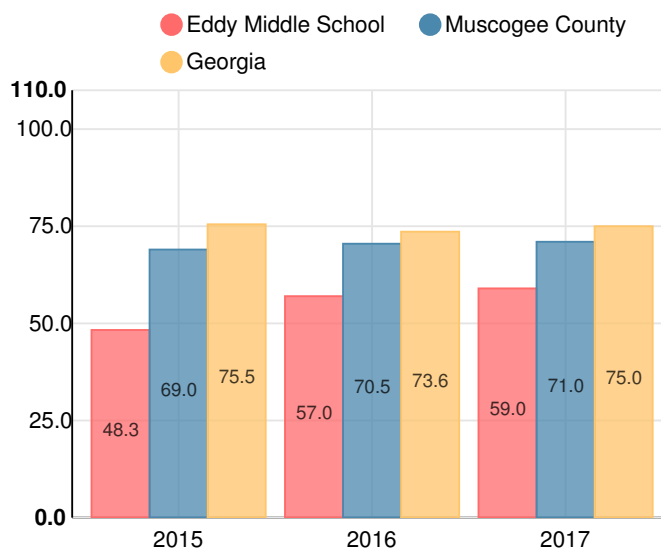

Eddy Middle School

 2100 S Lumpkin Rd, Columbus, GA 31903

 (706)683-8782

 Grades: 6-8

 Enrollment: 417 students

Performance Snapshot

- Eddy Middle School's **overall performance is higher than 12% of schools in the state** and is lower than its district.
- Its students' **academic growth is higher than 41% of schools in the state** and similar to its district.
- 48.8% of its 8th grade students are reading at or above the grade level target.**
- Eddy Middle School is **Beating the Odds**, meaning that it performs better than similar schools.

School Wide

F
59

Year	Eddy Middle School
2017	F
2016	F
2015	F
2014	F
2013	D

Grade conversion	
A	90 - 100
B	80 - 89.9
C	70 - 79.9
D	60 - 69.9
F	0 - 59.9

CCRPI Single Score

Student Mobility Rate

30.7%

School Climate Star Rating