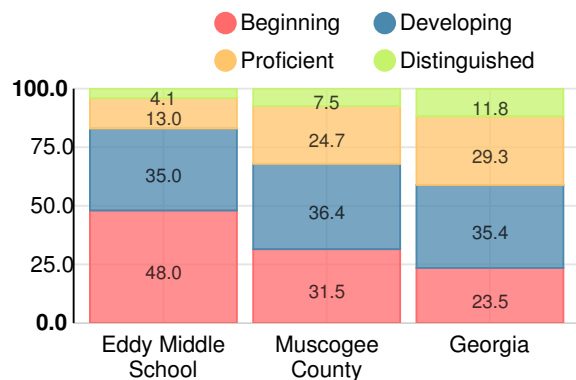

Financial Efficiency Star Rating

Per Pupil Expenditures

Race/Ethnicity

Free/Reduced-Price Lunch (FRL)

Students with Disability (SWD)

English Language Learners (ELL)

Middle School

CCRPI Score

Eddy Middle School

Indicator	2017
Achievement	18.8
Progress	34.2
Gap	5.0
Challenge	1.0
CCRPI Score	59.0

English

Percent of students scoring in each performance level on 2017 Georgia Milestones for middle school grades

Mathematics

Percent of students scoring in each performance level on 2017 Georgia Milestones for middle school grades

Science

Percent of students scoring in each performance level on 2017 Georgia Milestones for middle school grades

Social Studies

Percent of students scoring in each performance level on 2017 Georgia Milestones for middle school grades

Reading at or above the Grade Level Target (8th Grade)

Percent of students in grade 8 achieving Lexile measure greater than 1050