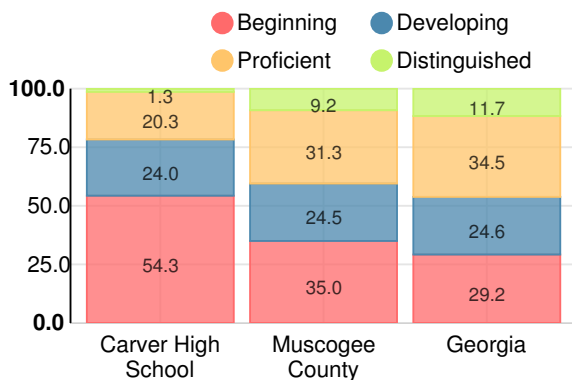

Carver High School

 3100 8th St, Columbus, GA 31906

 (706)748-2499

 Grades: 9-12

 Enrollment: 1138 students

Performance Snapshot

- Carver High School's **overall performance is higher than 49% of schools in the state** and is higher than its district.
- Its students' **academic growth is higher than 84% of schools in the state** and higher than its district.
- **Its four-year graduation rate is 87.1%**, which is **higher than 56% of high schools in the state** and similar to its district.
- **34.2% of graduates are college ready.**
- Carver High School is **Beating the Odds**, meaning that it performs better than similar schools.

Financial Efficiency Star Rating

Per Pupil Expenditures

Race/Ethnicity

Free/Reduced-Price Lunch (FRL)

Students with Disability (SWD)

English Language Learners (ELL)

High School

CCRPI Score

Carver High School

Indicator	2017
Achievement	26.6
Progress	38.0
Gap	6.7
Challenge	2.7
CCRPI Score	74.0

American Literature & Composition

Percent of students scoring in each performance level on 2017 Georgia Milestones

Coordinate Algebra/Algebra I

Percent of students scoring in each performance level on 2017 Georgia Milestones

Biology

Percent of students scoring in each performance level on 2017 Georgia Milestones

US History