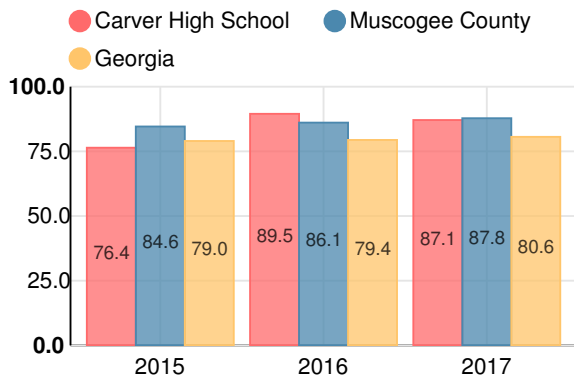

Carver High School

Indicator	2017
Achievement	26.6
Progress	38.0
Gap	6.7
Challenge	2.7
CCRPI Score	74.0

American Literature & Composition

Percent of students scoring in each performance level on 2017 Georgia Milestones

Coordinate Algebra/Algebra I

Percent of students scoring in each performance level on 2017 Georgia Milestones

Biology

Percent of students scoring in each performance level on 2017 Georgia Milestones

US History

Percent of students scoring in each performance level on 2017 Georgia Milestones

College Readiness

Percent of high school graduates who are college ready

Accelerated Course Taking

Percent of high school graduates earning high school credit for accelerated enrollment

Four-Year Graduation Rate

College Enrollment Rate