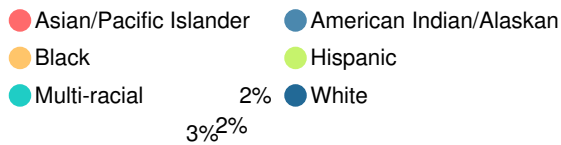

Financial Efficiency Star Rating

Per Pupil Expenditures

Race/Ethnicity

Free/Reduced-Price Lunch (FRL)

Students with Disability (SWD)

English Language Learners (ELL)

High School

CCRPI Score