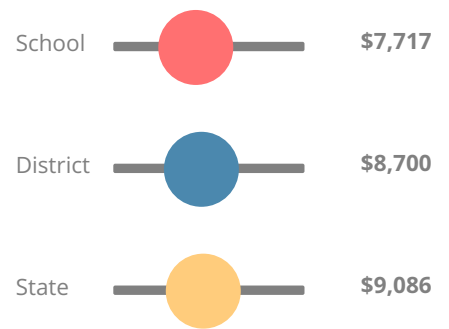

School Wide

C
74

Year	Carver High School
2017	C
2016	D
2015	D
2014	F
2013	F

Grade conversion	
A	90 - 100
B	80 - 89.9
C	70 - 79.9
D	60 - 69.9
F	0 - 59.9

CCRPI Single Score

Student Mobility Rate

21.6%

School Climate Star Rating

Financial Efficiency Star Rating

Per Pupil Expenditures

Race/Ethnicity

Free/Reduced-Price Lunch (FRL)

Students with Disability (SWD)

English Language Learners (ELL)

High School

CCRPI Score