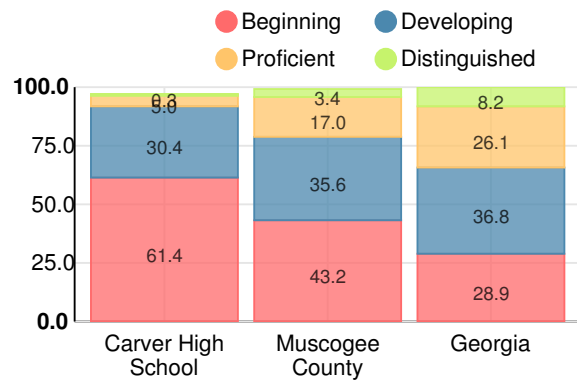

Carver High School

 3100 8th St, Columbus, GA 31906

 (706)748-2499

 Grades: 9-12

 Enrollment: 1138 students

Performance Snapshot

- Carver High School's **overall performance is higher than 49% of schools in the state** and is higher than its district.
- Its students' **academic growth is higher than 84% of schools in the state** and higher than its district.
- **Its four-year graduation rate is 87.1%**, which is **higher than 56% of high schools in the state** and similar to its district.
- **34.2% of graduates are college ready.**
- Carver High School is **Beating the Odds**, meaning that it performs better than similar schools.

Financial Efficiency Star Rating

Per Pupil Expenditures

Race/Ethnicity

Free/Reduced-Price Lunch (FRL)

Students with Disability (SWD)

English Language Learners (ELL)

High School

CCRPI Score

Carver High School

Indicator	2017
Achievement	26.6
Progress	38.0
Gap	6.7
Challenge	2.7
CCRPI Score	74.0

American Literature & Composition

Percent of students scoring in each performance level on 2017 Georgia Milestones

Coordinate Algebra/Algebra I

Percent of students scoring in each performance level on 2017 Georgia Milestones

Biology

Percent of students scoring in each performance level on 2017 Georgia Milestones

US History