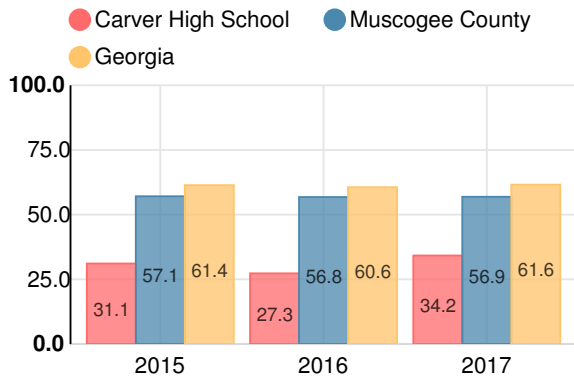

College Readiness

Percent of high school graduates who are college ready