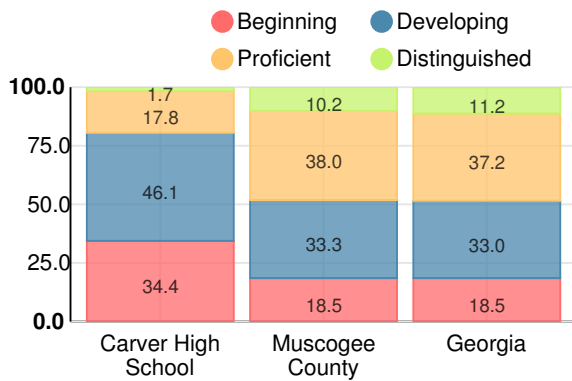

School Wide

C
74

Year	Carver High School
2017	C
2016	D
2015	D
2014	F
2013	F

Grade conversion	
A	90 - 100
B	80 - 89.9
C	70 - 79.9
D	60 - 69.9
F	0 - 59.9

CCRPI Single Score

Student Mobility Rate

21.6%

School Climate Star Rating

Financial Efficiency Star Rating

Per Pupil Expenditures

Race/Ethnicity

Free/Reduced-Price Lunch (FRL)

Students with Disability (SWD)

English Language Learners (ELL)

High School

CCRPI Score

Carver High School

Indicator	2017
Achievement	26.6
Progress	38.0
Gap	6.7
Challenge	2.7
CCRPI Score	74.0

American Literature & Composition

Percent of students scoring in each performance level on 2017 Georgia Milestones

Coordinate Algebra/Algebra I

Percent of students scoring in each performance level on 2017 Georgia Milestones

Biology

Percent of students scoring in each performance level on 2017 Georgia Milestones

US History