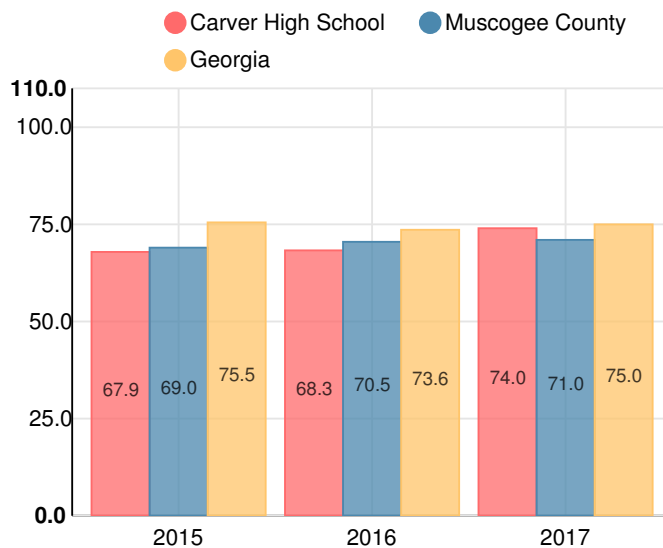

Carver High School

 3100 8th St, Columbus, GA 31906

 (706)748-2499

 Grades: 9-12

 Enrollment: 1138 students

Performance Snapshot

- Carver High School's **overall performance is higher than 49% of schools in the state** and is higher than its district.
- Its students' **academic growth is higher than 84% of schools in the state** and higher than its district.
- **Its four-year graduation rate is 87.1%**, which is **higher than 56% of high schools in the state** and similar to its district.
- **34.2% of graduates are college ready.**
- Carver High School is **Beating the Odds**, meaning that it performs better than similar schools.

School Wide

C
74

Year	Carver High School
2017	C
2016	D
2015	D
2014	F
2013	F

Grade conversion	
A	90 - 100
B	80 - 89.9
C	70 - 79.9
D	60 - 69.9
F	0 - 59.9

CCRPI Single Score

Student Mobility Rate

21.6%

School Climate Star Rating

Carver High School

Indicator	2017
Achievement	26.6
Progress	38.0
Gap	6.7
Challenge	2.7
CCRPI Score	74.0

American Literature & Composition

Percent of students scoring in each performance level on 2017 Georgia Milestones