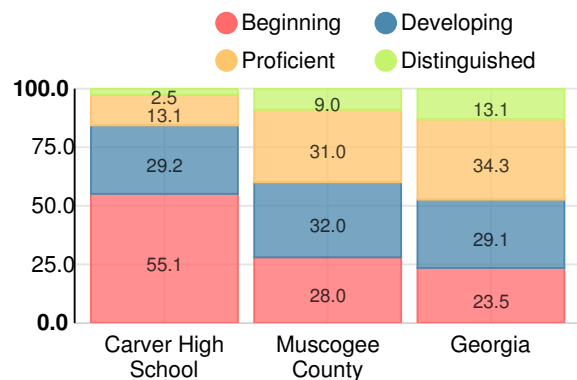

Financial Efficiency Star Rating

Per Pupil Expenditures

Race/Ethnicity

Free/Reduced-Price Lunch (FRL)

Students with Disability (SWD)

English Language Learners (ELL)

High School

CCRPI Score

Carver High School

Indicator	2017
Achievement	26.6
Progress	38.0
Gap	6.7
Challenge	2.7
CCRPI Score	74.0

American Literature & Composition

Percent of students scoring in each performance level on 2017 Georgia Milestones

Coordinate Algebra/Algebra I

Percent of students scoring in each performance level on 2017 Georgia Milestones

Biology

Percent of students scoring in each performance level on 2017 Georgia Milestones

US History

Percent of students scoring in each performance level on 2017 Georgia Milestones

College Readiness

Percent of high school graduates who are college ready

Accelerated Course Taking

Percent of high school graduates earning high school credit for accelerated enrollment