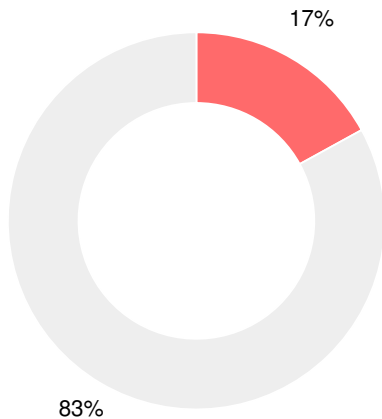

Financial Efficiency Star Rating

Per Pupil Expenditures

Race/Ethnicity

Free/Reduced-Price Lunch (FRL)

Students with Disability (SWD)

English Language Learners (ELL)

High School

CCRPI Score

Carver High School

Indicator	2017
Achievement	26.6
Progress	38.0
Gap	6.7
Challenge	2.7
CCRPI Score	74.0

American Literature & Composition

Percent of students scoring in each performance level on 2017 Georgia Milestones