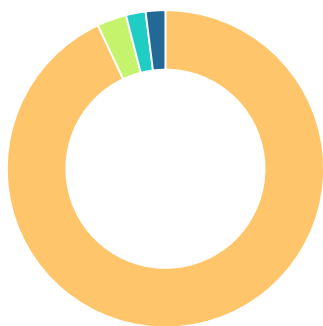

Carver High School

 3100 8th St, Columbus, GA 31906

 (706)748-2499

 Grades: 9-12

 Enrollment: 1138 students

Performance Snapshot

- Carver High School's **overall performance is higher than 49% of schools in the state** and is higher than its district.
- Its students' **academic growth is higher than 84% of schools in the state** and higher than its district.
- **Its four-year graduation rate is 87.1%**, which is **higher than 56% of high schools in the state** and similar to its district.
- **34.2% of graduates are college ready.**
- Carver High School is **Beating the Odds**, meaning that it performs better than similar schools.

Financial Efficiency Star Rating

Per Pupil Expenditures

Race/Ethnicity

Free/Reduced-Price Lunch (FRL)

Students with Disability (SWD)

English Language Learners (ELL)

High School

CCRPI Score