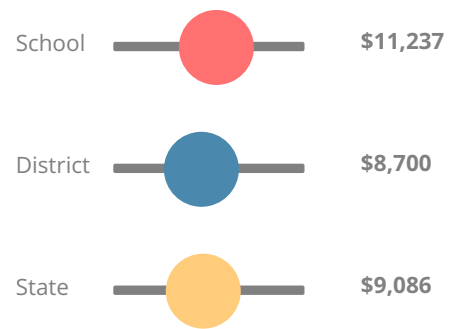

Financial Efficiency Star Rating

Per Pupil Expenditures

Race/Ethnicity

Free/Reduced-Price Lunch (FRL)

Students with Disability (SWD)

English Language Learners (ELL)

Middle School

CCRPI Score