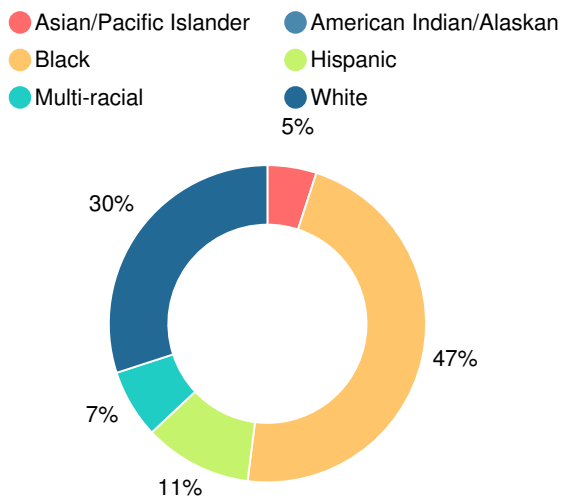

Financial Efficiency Star Rating

Per Pupil Expenditures

Race/Ethnicity

Free/Reduced-Price Lunch (FRL)

Students with Disability (SWD)

English Language Learners (ELL)

Middle School

CCRPI Score