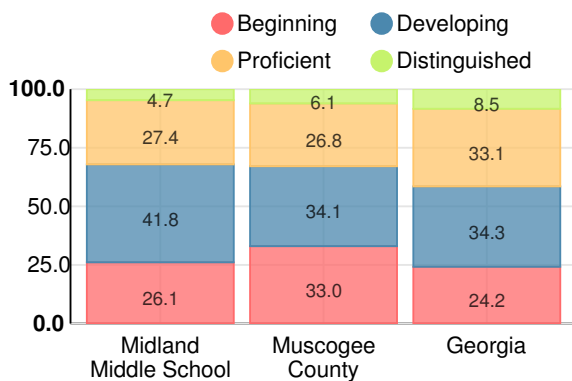

Midland Middle School

 6990 Warm Springs Rd, Midland, GA 31820

 (706)569-3673

 Grades: 6-8

 Enrollment: 392 students

Performance Snapshot

- Midland Middle School's **overall performance is higher than 48% of schools in the state** and is higher than its district.
- Its students' **academic growth is higher than 78% of schools in the state** and higher than its district.
- **71.8% of its 8th grade students are reading at or above the grade level target.**
- Midland Middle School is **Beating the Odds**, meaning that it performs better than similar schools.

Financial Efficiency Star Rating

Per Pupil Expenditures

Race/Ethnicity

Free/Reduced-Price Lunch (FRL)

Students with Disability (SWD)

English Language Learners (ELL)

Middle School

CCRPI Score

Midland Middle School

Indicator	2017
Achievement	28.3
Progress	37.7
Gap	6.7
Challenge	1.0
CCRPI Score	73.7

English

Percent of students scoring in each performance level on 2017 Georgia Milestones for middle school grades

Mathematics

Percent of students scoring in each performance level on 2017 Georgia Milestones for middle school grades

Science

Percent of students scoring in each performance level on 2017 Georgia Milestones for middle school grades