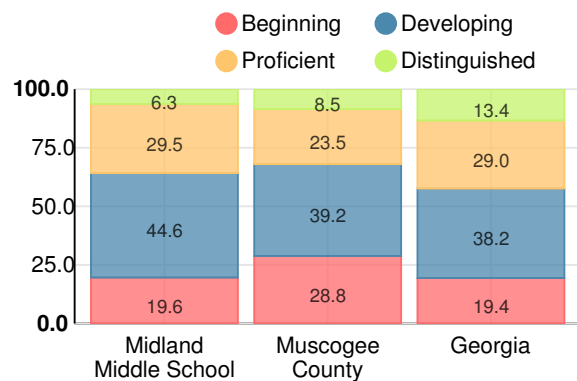

Financial Efficiency Star Rating

Per Pupil Expenditures

Race/Ethnicity

Free/Reduced-Price Lunch (FRL)

Students with Disability (SWD)

English Language Learners (ELL)

Middle School

CCRPI Score

Midland Middle School

Indicator	2017
Achievement	28.3
Progress	37.7
Gap	6.7
Challenge	1.0
CCRPI Score	73.7

English

Percent of students scoring in each performance level on 2017 Georgia Milestones for middle school grades

Mathematics

Percent of students scoring in each performance level on 2017 Georgia Milestones for middle school grades

Science

Percent of students scoring in each performance level on 2017 Georgia Milestones for middle school grades

Social Studies

Percent of students scoring in each performance level on 2017 Georgia Milestones for middle school grades

Reading at or above the Grade Level Target (8th Grade)

Percent of students in grade 8 achieving Lexile measure greater than 1050