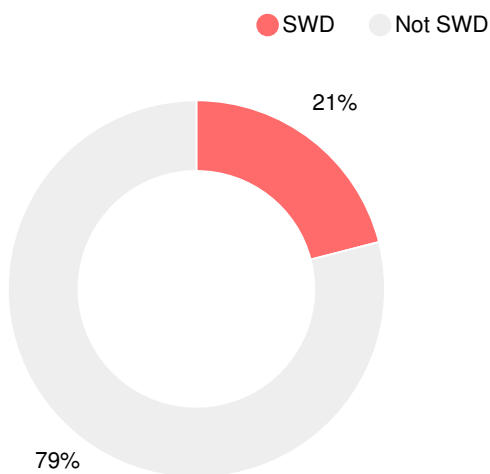

Financial Efficiency Star Rating

Per Pupil Expenditures

Race/Ethnicity

Free/Reduced-Price Lunch (FRL)

Students with Disability (SWD)

English Language Learners (ELL)

Middle School

CCRPI Score