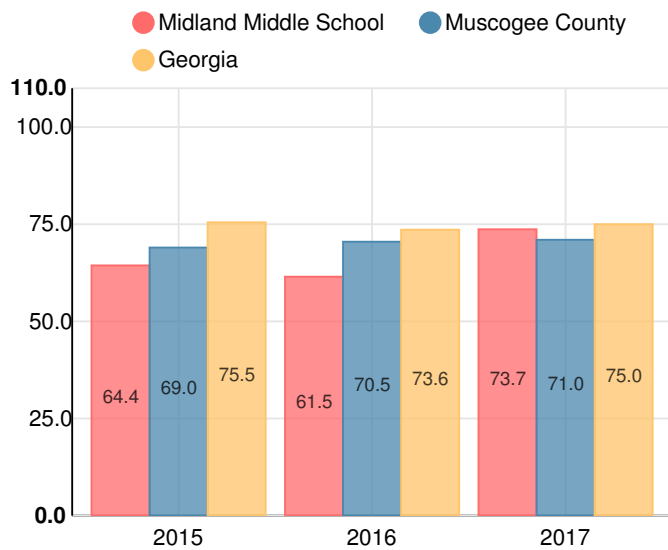

Midland Middle School

6990 Warm Springs Rd, Midland, GA 31820

(706)569-3673

Grades: 6-8

Enrollment: 392 students

Performance Snapshot

- Midland Middle School's **overall performance is higher than 48% of schools in the state** and is higher than its district.
- Its students' **academic growth is higher than 78% of schools in the state** and higher than its district.
- **71.8% of its 8th grade students are reading at or above the grade level target.**
- Midland Middle School is **Beating the Odds**, meaning that it performs better than similar schools.

School Wide

C
73.7

Year	Midland Middle School
2017	C
2016	D
2015	D
2014	D
2013	B

Grade conversion	
A	90 - 100
B	80 - 89.9
C	70 - 79.9
D	60 - 69.9
F	0 - 59.9

CCRPI Single Score