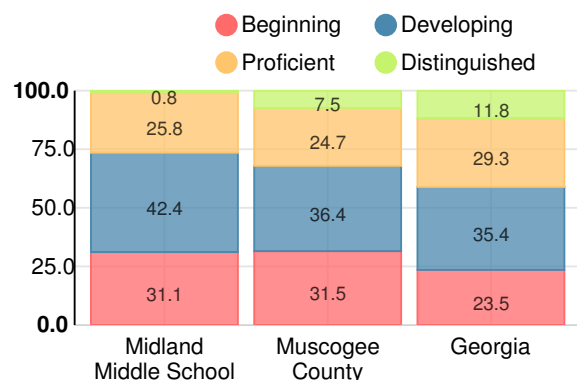

Financial Efficiency Star Rating

Per Pupil Expenditures

Race/Ethnicity

Free/Reduced-Price Lunch (FRL)

Students with Disability (SWD)

English Language Learners (ELL)

Middle School

CCRPI Score

Midland Middle School

Indicator	2017
Achievement	28.3
Progress	37.7
Gap	6.7
Challenge	1.0
CCRPI Score	73.7

English

Percent of students scoring in each performance level on 2017 Georgia Milestones for middle school grades

Mathematics

Percent of students scoring in each performance level on 2017 Georgia Milestones for middle school grades

Science

Percent of students scoring in each performance level on 2017 Georgia Milestones for middle school grades

Social Studies

Percent of students scoring in each performance level on 2017 Georgia Milestones for middle school grades

Reading at or above the Grade Level Target (8th Grade)

Percent of students in grade 8 achieving Lexile measure greater than 1050