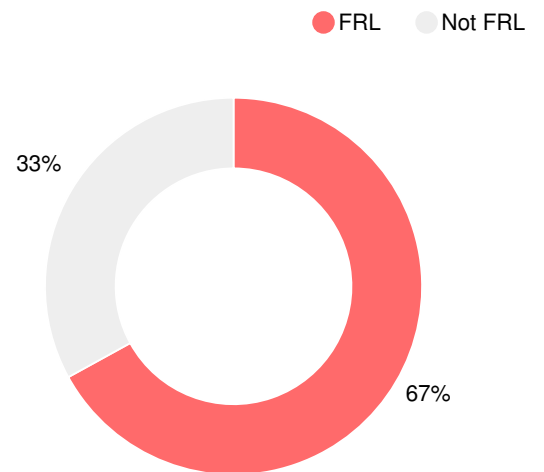

Financial Efficiency Star Rating

Per Pupil Expenditures

Race/Ethnicity

Free/Reduced-Price Lunch (FRL)

Students with Disability (SWD)

English Language Learners (ELL)

Middle School

CCRPI Score