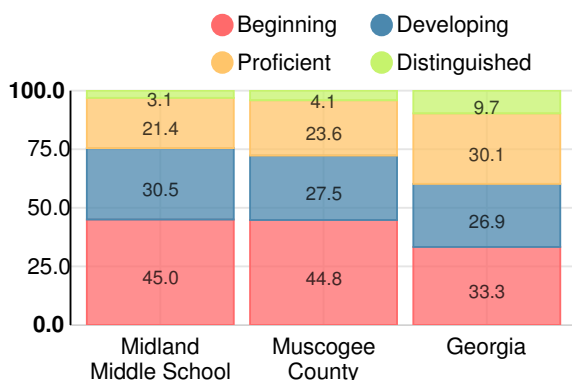

Financial Efficiency Star Rating

Per Pupil Expenditures

Race/Ethnicity

Free/Reduced-Price Lunch (FRL)

Students with Disability (SWD)

English Language Learners (ELL)

Middle School

CCRPI Score

Midland Middle School

Indicator	2017
Achievement	28.3
Progress	37.7
Gap	6.7
Challenge	1.0
CCRPI Score	73.7

English

Percent of students scoring in each performance level on 2017 Georgia Milestones for middle school grades

Mathematics

Percent of students scoring in each performance level on 2017 Georgia Milestones for middle school grades

Science

Percent of students scoring in each performance level on 2017 Georgia Milestones for middle school grades

Social Studies

Percent of students scoring in each performance level on 2017 Georgia Milestones for middle school grades

Reading at or above the Grade Level Target (8th Grade)

Percent of students in grade 8 achieving Lexile measure greater than 1050