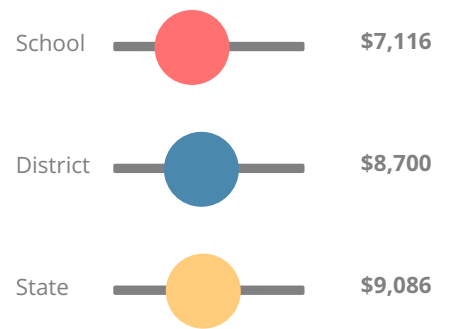

## CCRPI Single Score

Student Mobility Rate

2.2%

School Climate Star Rating

Financial Efficiency Star Rating

Per Pupil Expenditures

Race/Ethnicity

Free/Reduced-Price Lunch (FRL)