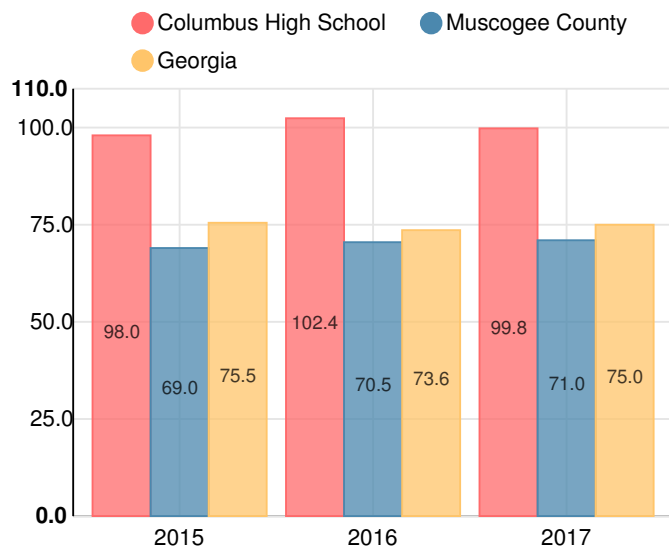

Columbus High School

1700 Cherokee Ave, Columbus, GA 31906

(706)748-2534

Grades: 9-12

Enrollment: 1267 students

Highest Performing (Platinum)

Performance Snapshot

- Columbus High School's **overall performance is higher than 98% of schools in the state** and is higher than its district.
- Its students' **academic growth is higher than 87% of schools in the state** and higher than its district.
- **Its four-year graduation rate is 100.0%**, which is **higher than 99% of high schools in the state** and higher than its district.
- **95.7% of graduates are college ready.**
- Columbus High School is **Beating the Odds**, meaning that it performs better than similar schools.

School Wide

A
99.8

Year	Columbus High School
2017	A
2016	A
2015	A
2014	B
2013	A

Grade conversion	
A	90 - 100
B	80 - 89.9
C	70 - 79.9
D	60 - 69.9
F	0 - 59.9

CCRPI Single Score