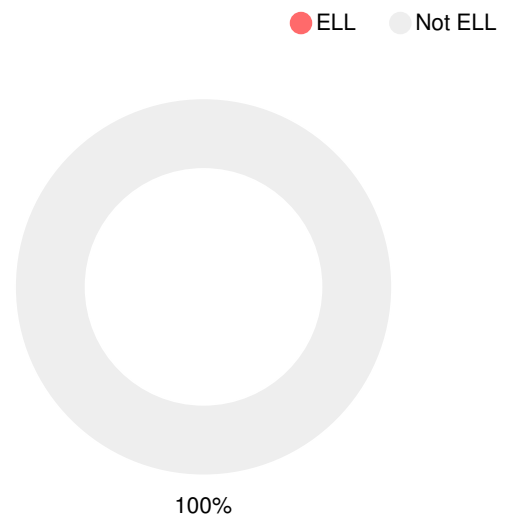

English Language Learners (ELL)