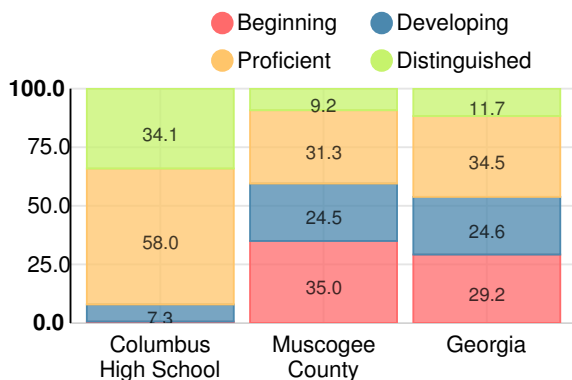

### Columbus High School

Indicator	2017
Achievement	48.5
Progress	38.5
Gap	10.0
Challenge	2.8
<b>CCRPI Score</b>	<b>99.8</b>

### American Literature & Composition

Percent of students scoring in each performance level on 2017 Georgia Milestones

### Coordinate Algebra/Algebra I

Percent of students scoring in each performance level on 2017 Georgia Milestones

### Biology

Percent of students scoring in each performance level on 2017 Georgia Milestones