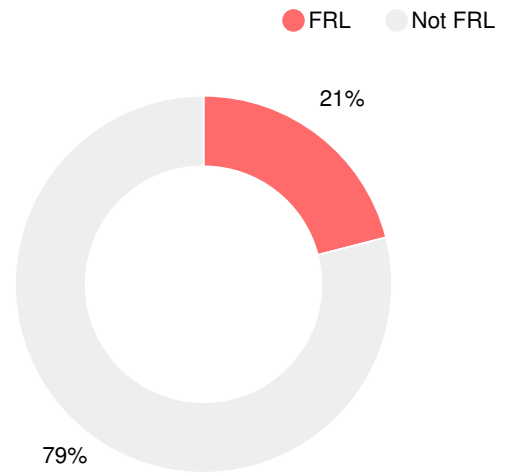

## CCRPI Single Score

Student Mobility Rate

2.2%

School Climate Star Rating

Financial Efficiency Star Rating

Per Pupil Expenditures

Race/Ethnicity

Free/Reduced-Price Lunch (FRL)

Students with Disability (SWD)

English Language Learners (ELL)

# High School