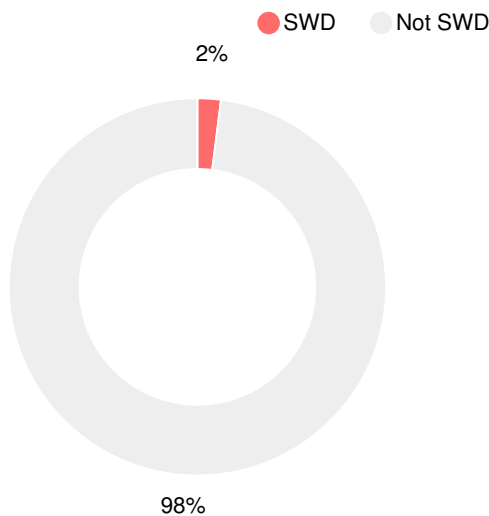

## CCRPI Single Score

Student Mobility Rate

2.2%

School Climate Star Rating

Financial Efficiency Star Rating

Per Pupil Expenditures

Race/Ethnicity

Free/Reduced-Price Lunch (FRL)

Students with Disability (SWD)

English Language Learners (ELL)