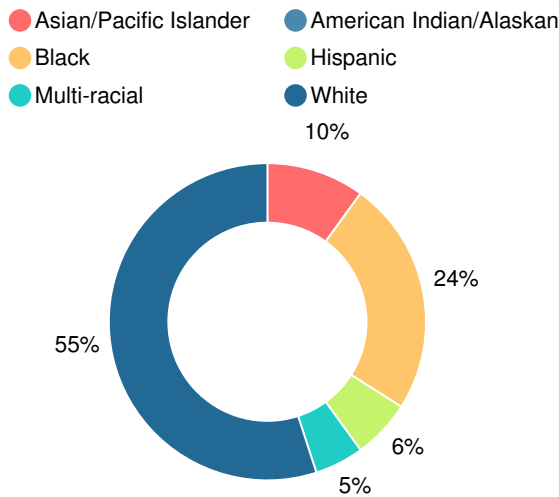

## CCRPI Single Score

Student Mobility Rate

2.2%

School Climate Star Rating

Financial Efficiency Star Rating

Per Pupil Expenditures

Race/Ethnicity

Free/Reduced-Price Lunch (FRL)