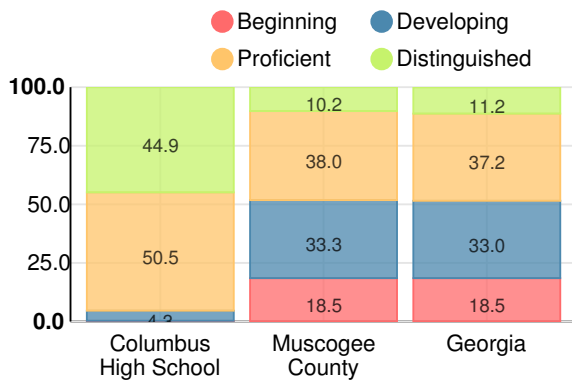

High School

CCRPI Score

Columbus High School

Indicator	2017
Achievement	48.5
Progress	38.5
Gap	10.0
Challenge	2.8
CCRPI Score	99.8

American Literature & Composition

Percent of students scoring in each performance level on 2017 Georgia Milestones