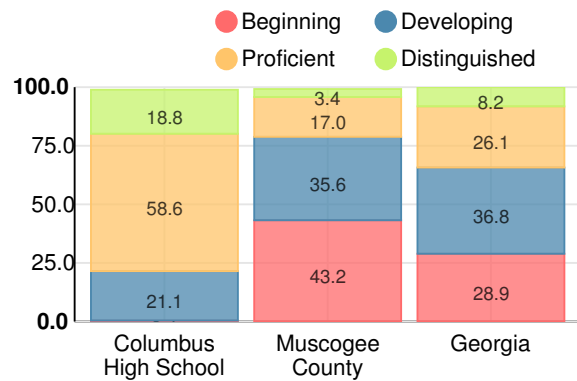

## CCRPI Score

### Columbus High School

Indicator	2017
Achievement	48.5
Progress	38.5
Gap	10.0
Challenge	2.8
<b>CCRPI Score</b>	<b>99.8</b>

### American Literature & Composition

Percent of students scoring in each performance level on 2017 Georgia Milestones

### Coordinate Algebra/Algebra I

Percent of students scoring in each performance level on 2017 Georgia Milestones